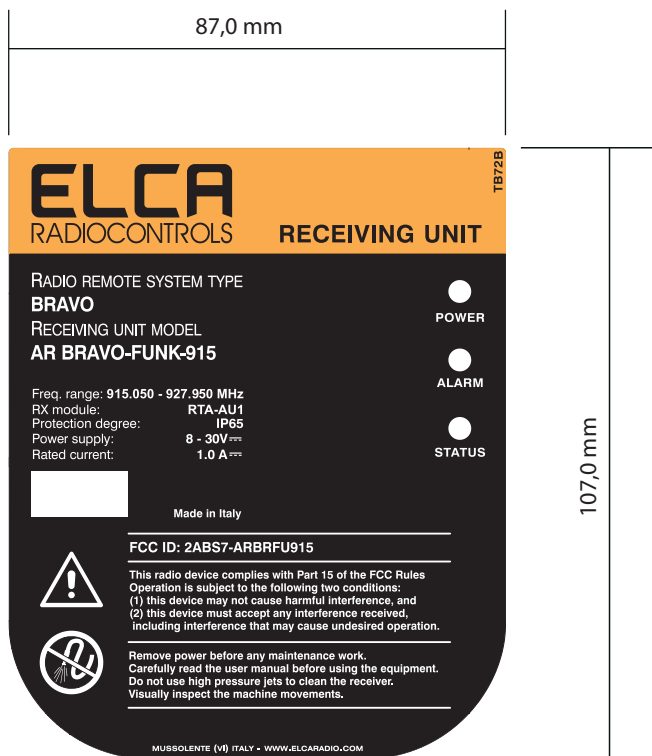

LABEL DIMENSIONS AND POSITION AR BRAVO-FUNK-915

1. Label contents and dimensions

2. Label position