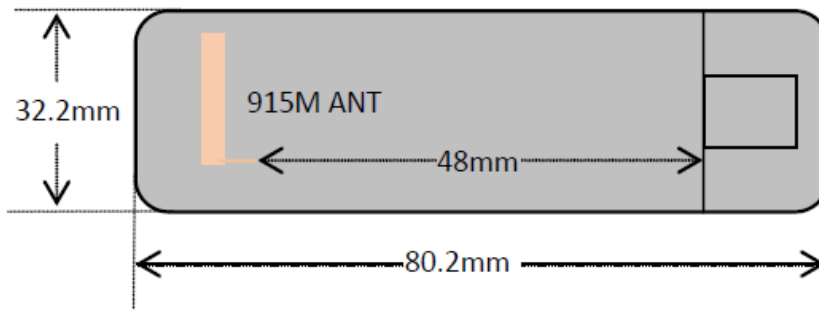

## Annex B Test Setup Photos

Dimensions (L\*W\*H):80.2mm (L) × 32.2mm (W) × 10mm (H)

Antenna map

Horizontal:

Horizontal-Down

(Test distance: 0mm, Thickness of DUT: 10mm)

Horizontal-Up

(Test distance: 0mm, Thickness of DUT: 10mm)

Vertical-Front

(Test distance: 0mm, Thickness of DUT: 10mm)

Vertical-Back

(Test distance: 0mm, Thickness of DUT: 10mm)

Tip Face

(Test distance: 0mm, Thickness of DUT: 10mm)

Vertical:

Horizontal-Down

(Test distance: 0mm, Thickness of DUT: 10mm)