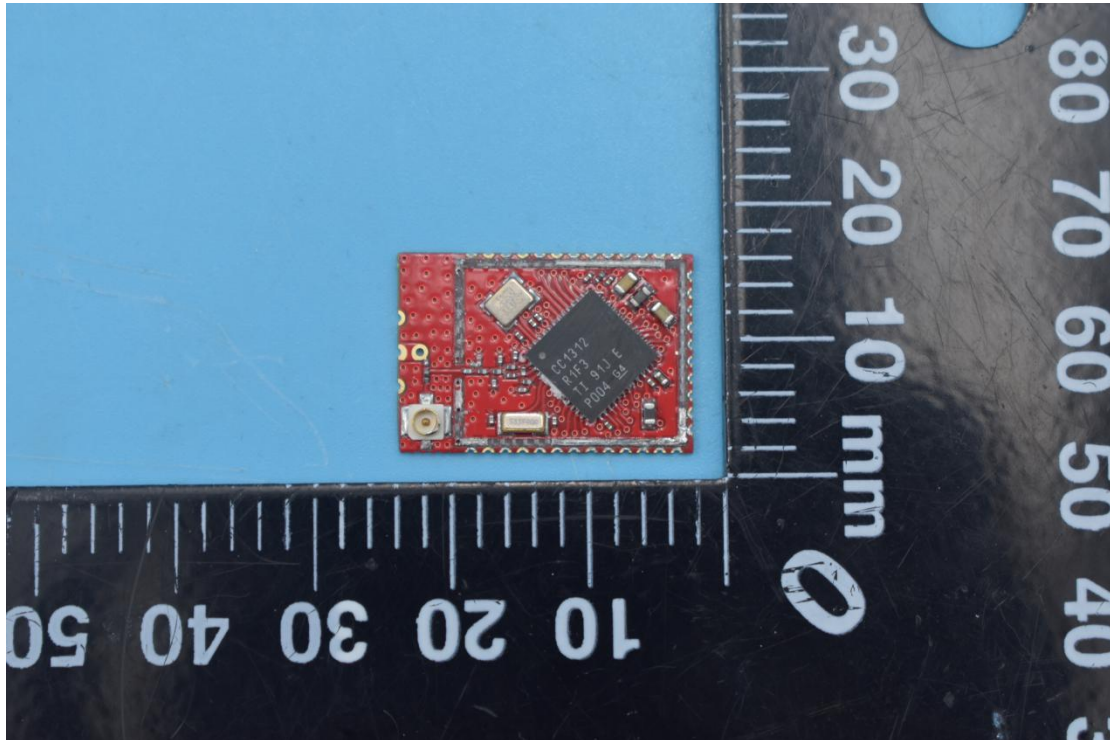

FCC ID:2ABRUBDRFM216

Internal Photos

1. EUT uncover view

2. Antenna view