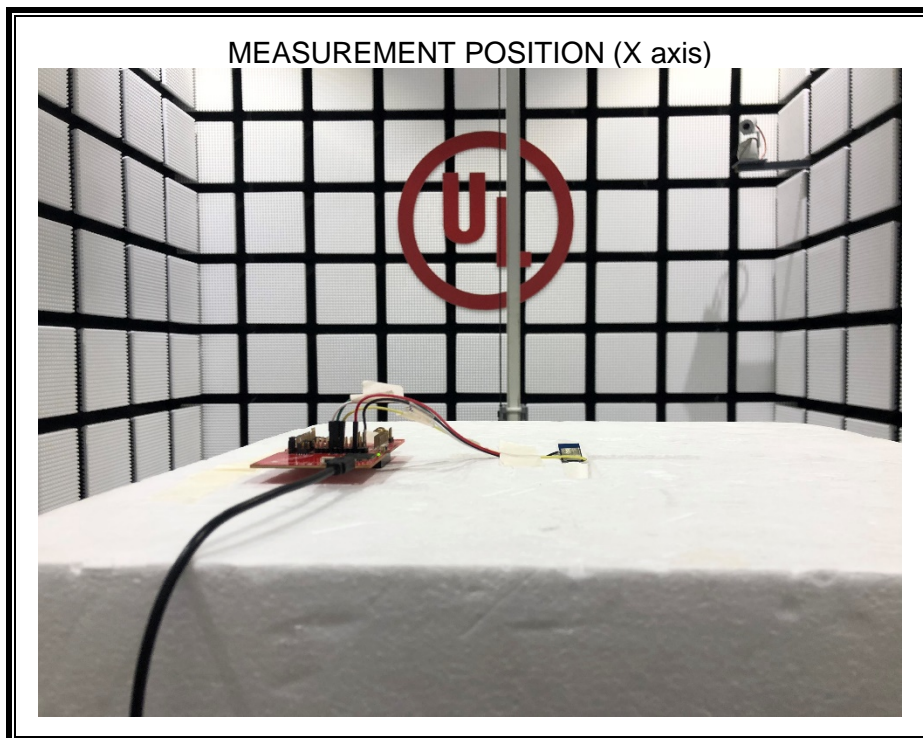

Appendix II

Setup Photographs

RADIATED RF MEASUREMENT SETUP (ABOVE 1 GHz)

MEASUREMENT POSITION (Y axis)

MEASUREMENT POSITION (Z axis)

RADIATED RF MEASUREMENT SETUP (30MHz~1GHz)

RADIATED RF MEASUREMENT SETUP (Below 30MHz)

POWERLINE CONDUCTED EMISSIONS MEASUREMENT SETUP