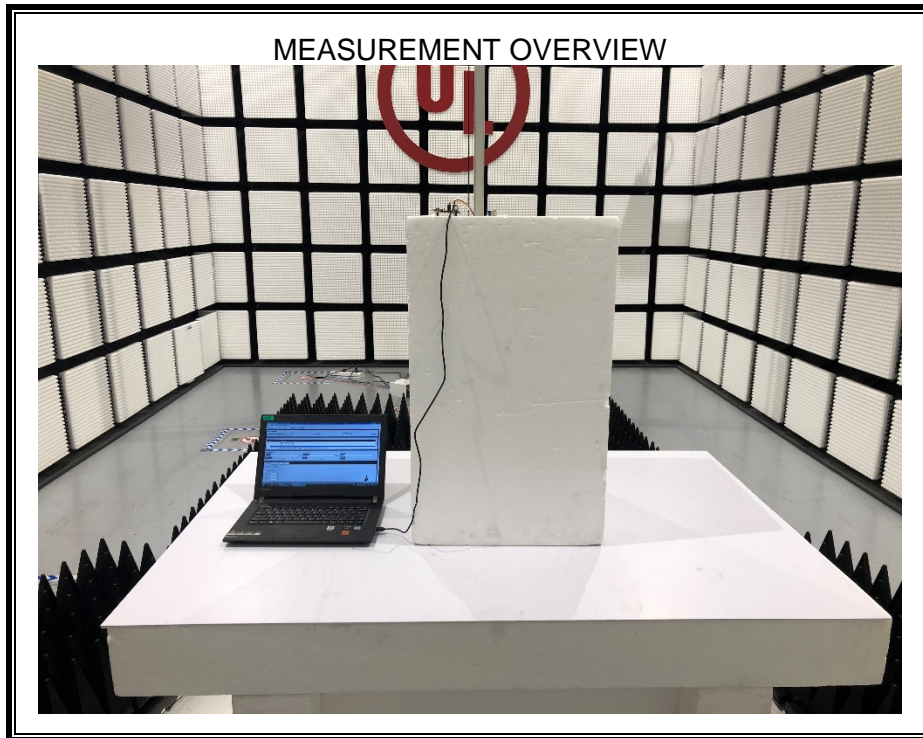

Appendix II

Setup Photographs

RADIATED RF MEASUREMENT SETUP (ABOVE 1 GHz)

MEASUREMENT POSITION (Y axis)

MEASUREMENT POSITION (Z axis)

RADIATED RF MEASUREMENT SETUP (30MHz~1GHz)

RADIATED RF MEASUREMENT SETUP (Below 30MHz)

POWERLINE CONDUCTED EMISSIONS MEASUREMENT SETUP