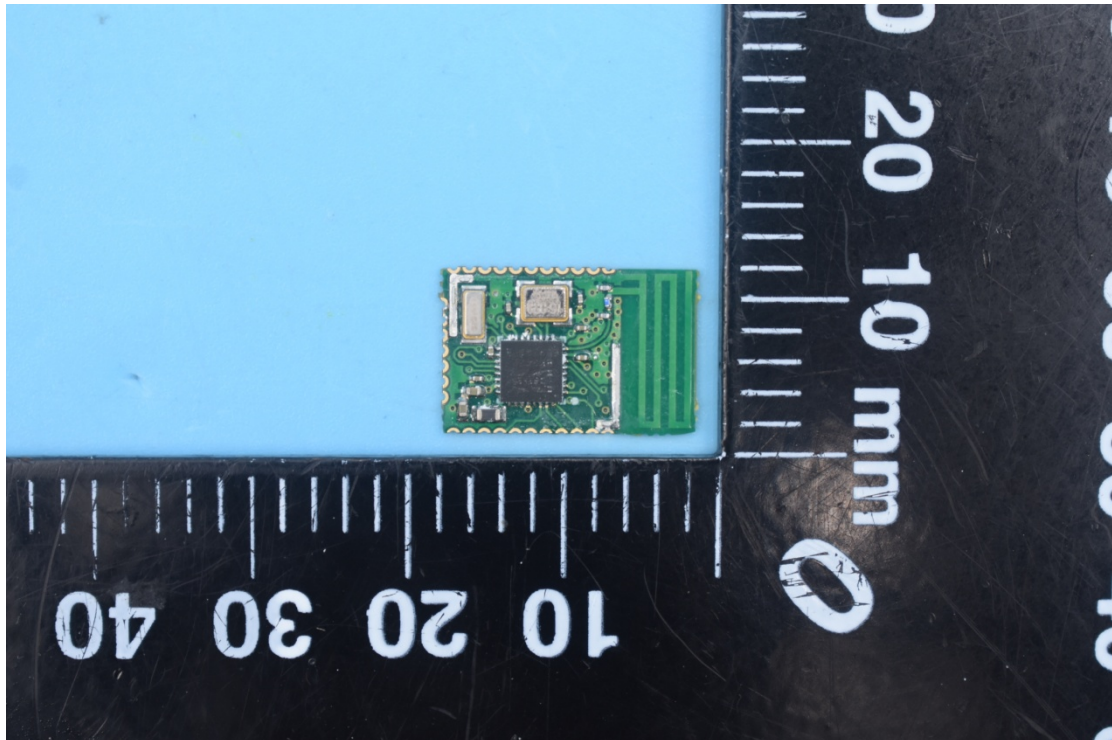

FCC ID:2ABRUBDLEM401P

Internal Photos

1. EUT uncover view

2. Antenna view