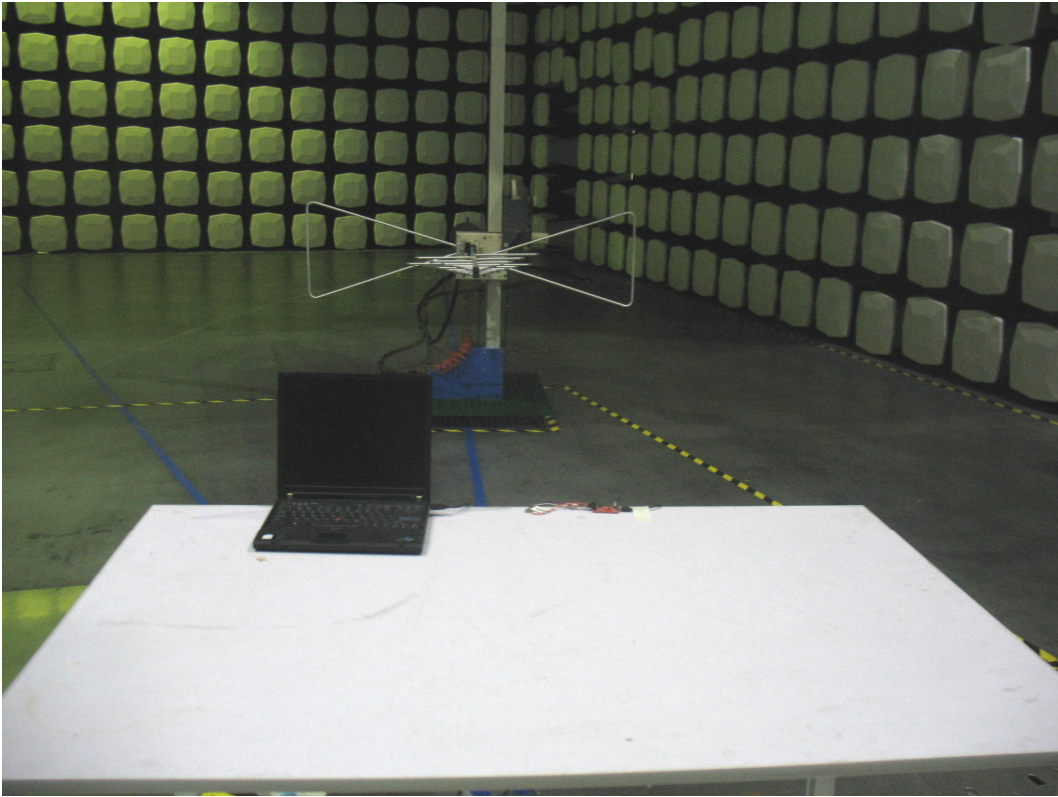

Test Setup Photos

1.1 RADIATED SPURIOUS EMISSION TEST SETUP

Below 1GHz:

Above 1GHz: (full anechoic chamber)

Test close up photo