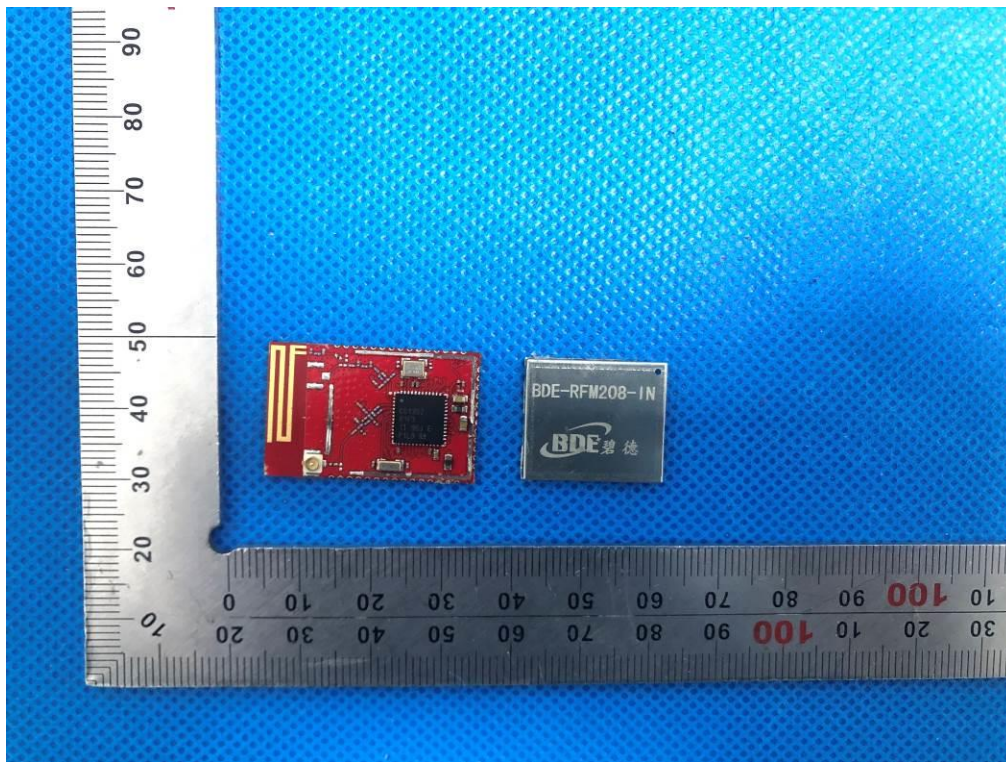

Internal Photos

Main model: BDE-RFM208

QPEN VIEW OF EUT

INTERNAL VIEW-1 OF EUT

INTERNAL VIEW-2 OF EUT

INTERNAL VIEW-3 OF EUT

Series model: BDE-RFM208-IN

OPEN VIEW OF EUT

INTERNAL VIEW-1 OF EUT

INTERNAL VIEW-2 OF EUT

INTERNAL VIEW-3 OF EUT