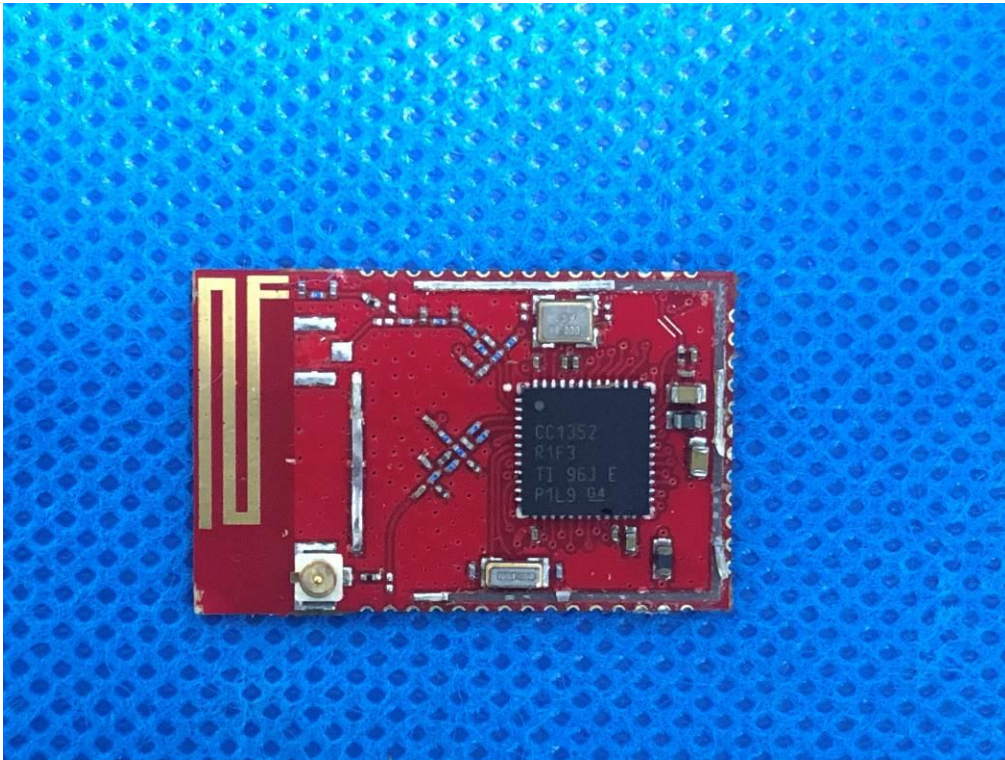

Internal Photos

Main model: BDE-RFM208

QPEN VIEW OF EUT

INTERNAL VIEW-1 OF EUT

INTERNAL VIEW-2 OF EUT

INTERNAL VIEW-3 OF EUT

Series model: BDE-RFM208-IN

OPEN VIEW OF EUT

INTERNAL VIEW-1 OF EUT

INTERNAL VIEW-2 OF EUT

INTERNAL VIEW-3 OF EUT