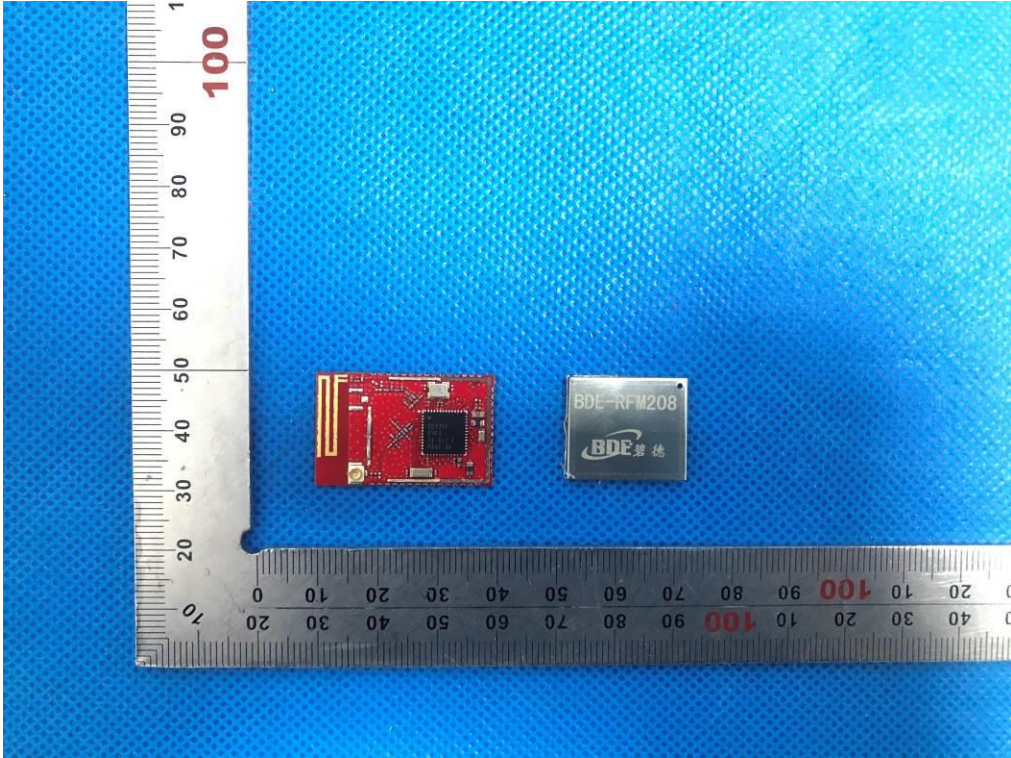

Internal Photos

Main model: BDE-RFM208

QPEN VIEW OF EUT

INTERNAL VIEW-1 OF EUT

INTERNAL VIEW-2 OF EUT

INTERNAL VIEW-3 OF EUT

Series model: BDE-RFM208-IN

OPEN VIEW OF EUT

INTERNAL VIEW-1 OF EUT

INTERNAL VIEW-2 OF EUT

INTERNAL VIEW-3 OF EUT