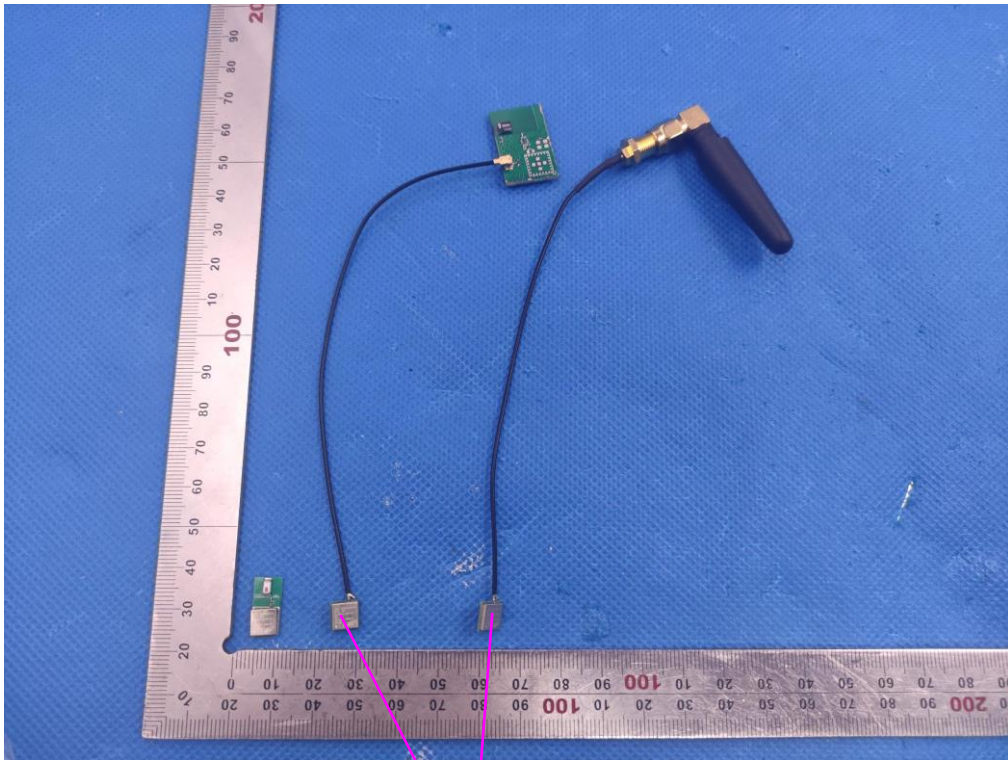

Label Location

7mm*7mm

MPN: BDE-BD2564CA
FCC ID: 2ABRU-2564C
IC: 25657-2564C
D/C: 2231

**BDE Bluetooth 5.1 Dual-Mode Transceiver
Module Based on CC2564C**

7mm*7mm

MPN: BDE-BD2564CN
FCC ID: 2ABRU-2564C
IC: 25657-2564C
D/C: 2231

**BDE Bluetooth 5.1 Dual-Mode Transceiver
Module Based on CC2564C**