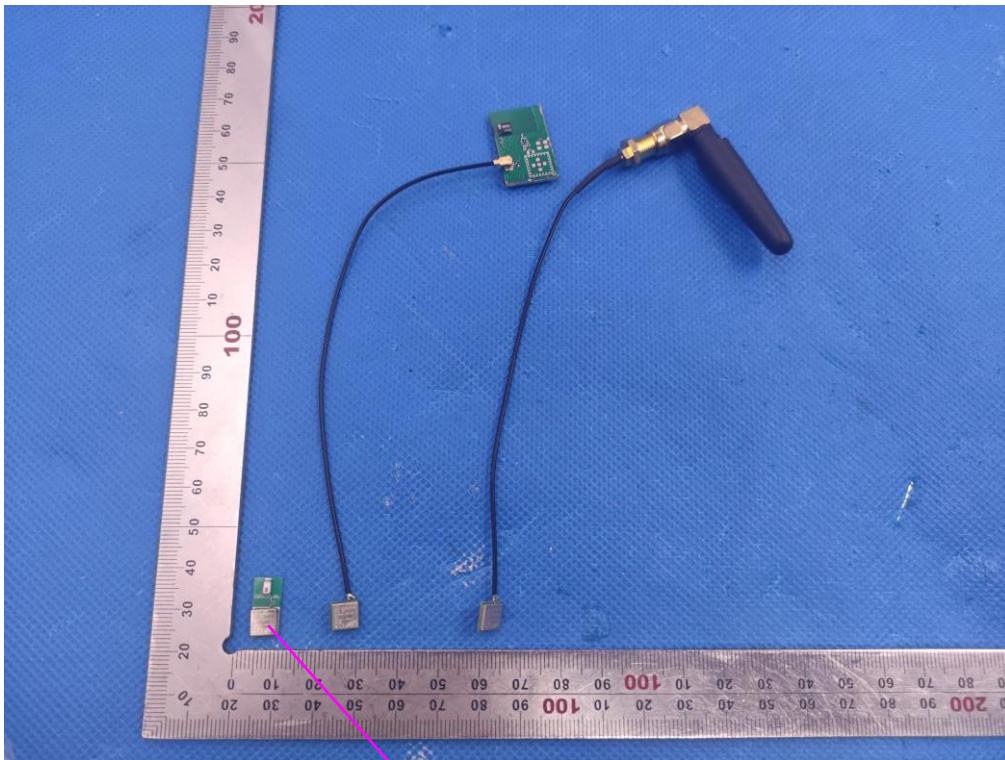

Label Location

7mm*7mm

MPN: BDE-BD2564CA
FCC ID: 2ABRU-2564C
IC: 25657-2564C
D/C: 2231

**BDE Bluetooth 5.1 Dual-Mode Transceiver
Module Based on CC2564C**

7mm*7mm

MPN: BDE-BD2564CN
FCC ID: 2ABRU-2564C
IC: 25657-2564C
D/C: 2231

**BDE Bluetooth 5.1 Dual-Mode Transceiver
Module Based on CC2564C**