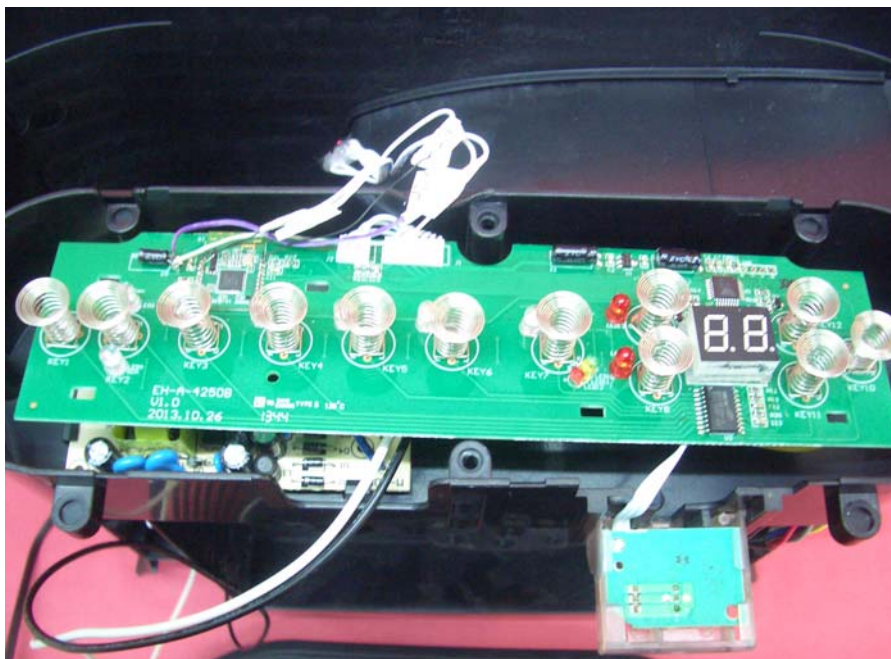

INTERTEK TESTING SERVICE

Report No.: 13110894HKG-001

Equipment Photographs

Model : HPA250B

(Internal)

INTERTEK TESTING SERVICE

Report No.: 13110894HKG-001

Equipment Photographs

Model : HPA250B

(Internal)

INTERTEK TESTING SERVICE

Report No.: 13110894HKG-001

Equipment Photographs

Model : HPA250B

(Internal)

INTERTEK TESTING SERVICE