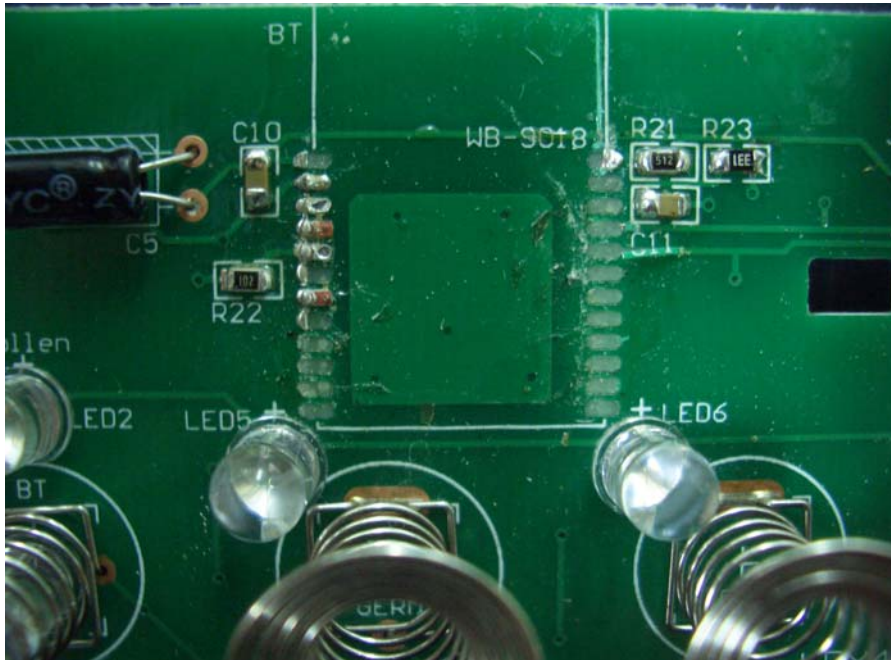

Equipment Photographs

Model : HPA250B

(Internal)

INTERTEK TESTING SERVICE

Report No.: 13110894HKG-001

Equipment Photographs

Model : HPA250B

(Internal)