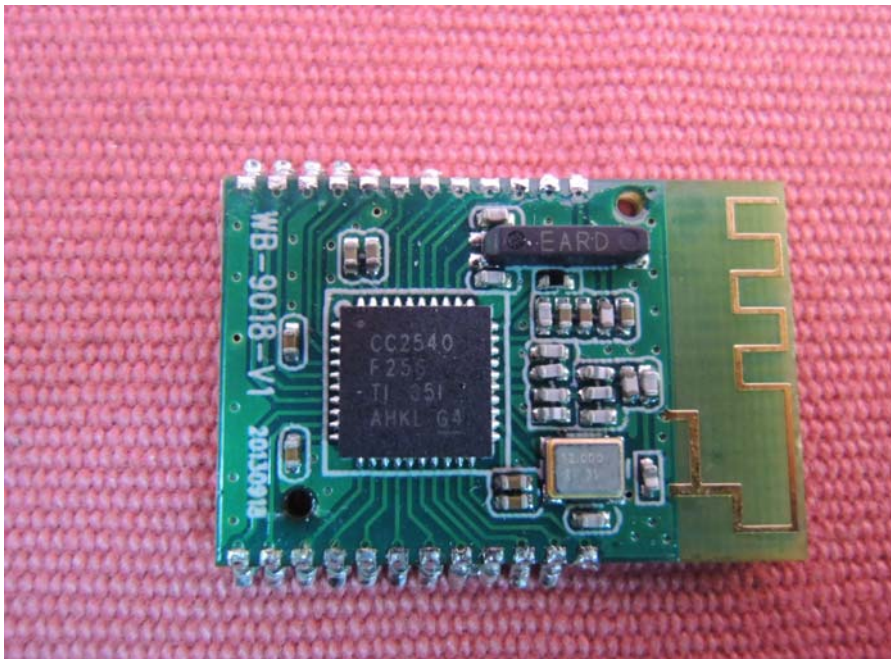

Equipment Photographs

Model : HPA250B

(Internal)

INTERTEK TESTING SERVICE

Report No.: 13110894HKG-001

Equipment Photographs

Model : HPA250B

(Internal)