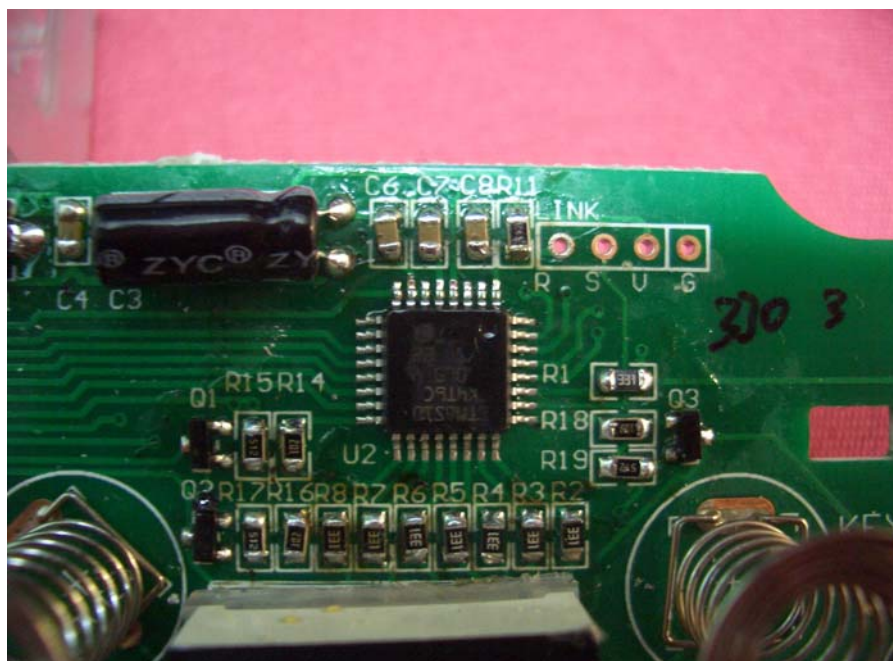

INTERTEK TESTING SERVICE

Report No.: 13110894HKG-001

Equipment Photographs

Model : HPA250B

(Internal)

INTERTEK TESTING SERVICE

Report No.: 13110894HKG-001

Equipment Photographs

Model : HPA250B

(Internal)

INTERTEK TESTING SERVICE

Report No.: 13110894HKG-001

Equipment Photographs

Model : HPA250B

(Internal)

INTERTEK TESTING SERVICE

Report No.: 13110894HKG-001

Equipment Photographs

Model : HPA250B

(Internal)

INTERTEK TESTING SERVICE

Report No.: 13110894HKG-001

Equipment Photographs

Model : HPA250B