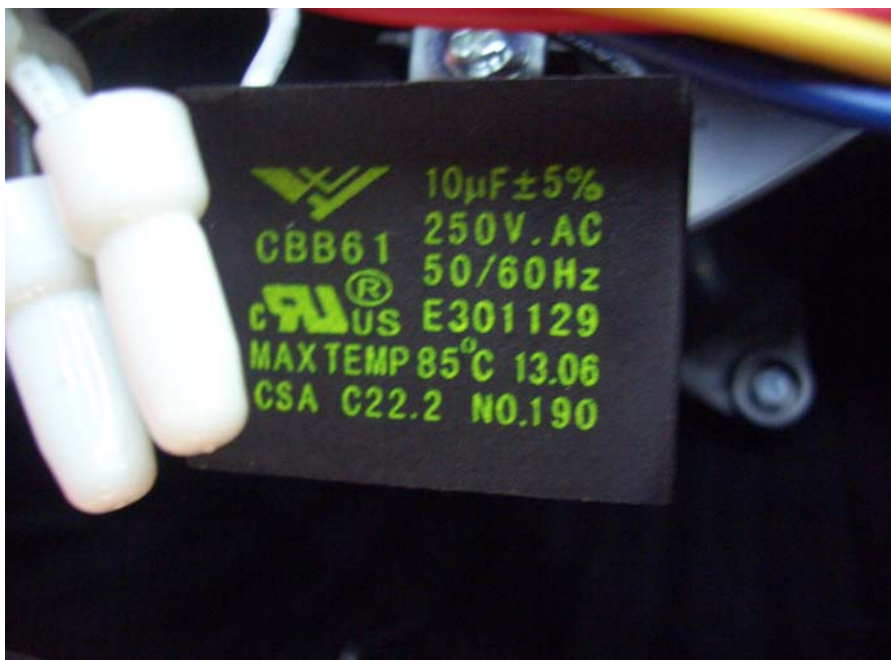

INTERTEK TESTING SERVICE

Report No.: 13110894HKG-001

Equipment Photographs

Model : HPA250B

(Internal)