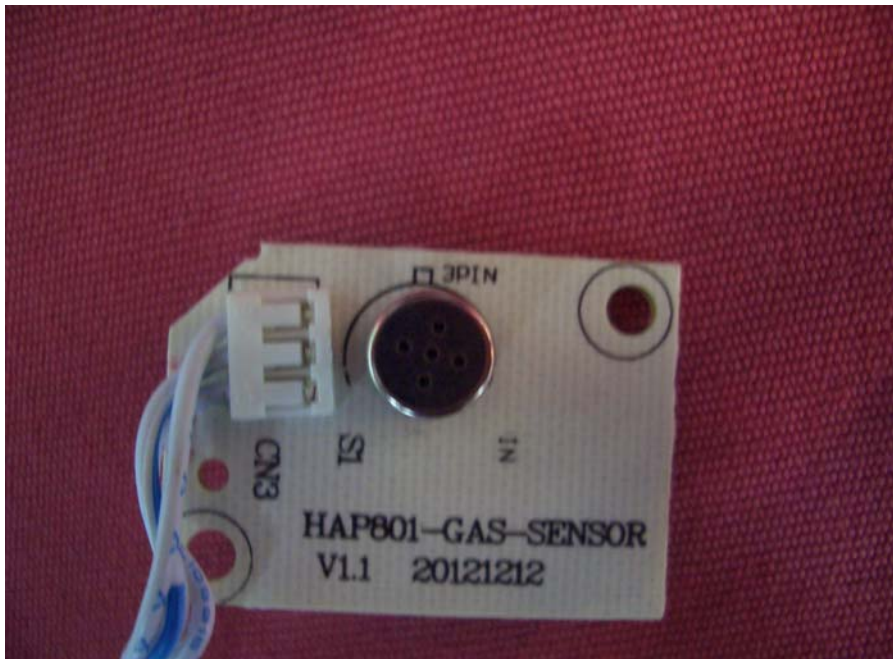

INTERTEK TESTING SERVICE

Report No.: 13110894HKG-001

Equipment Photographs

Model : HPA250B

(Internal)