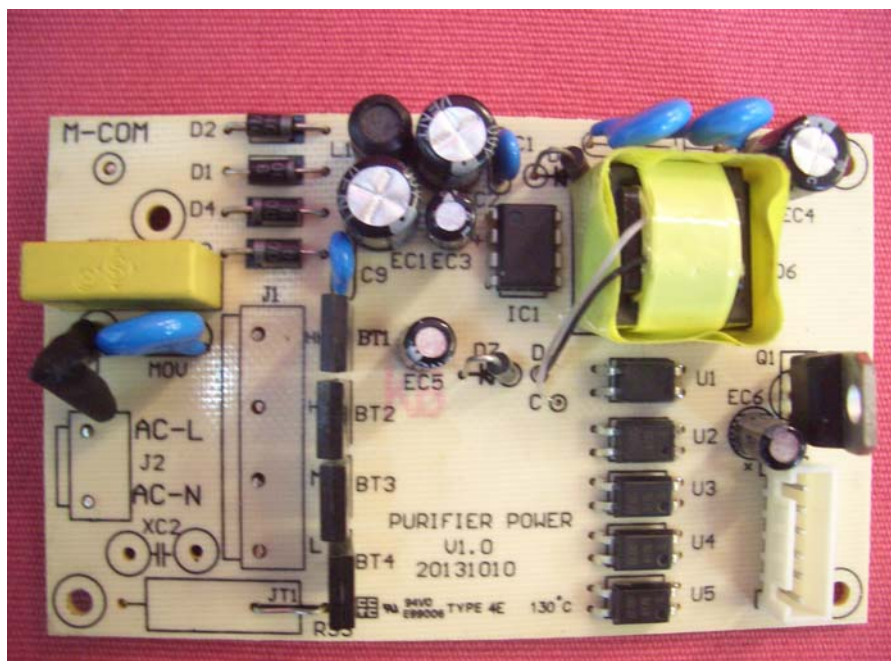

(Internal)

INTERTEK TESTING SERVICE

Report No.: 13110894HKG-001

Equipment Photographs

Model : HPA250B

(Internal)

INTERTEK TESTING SERVICE

Report No.: 13110894HKG-001