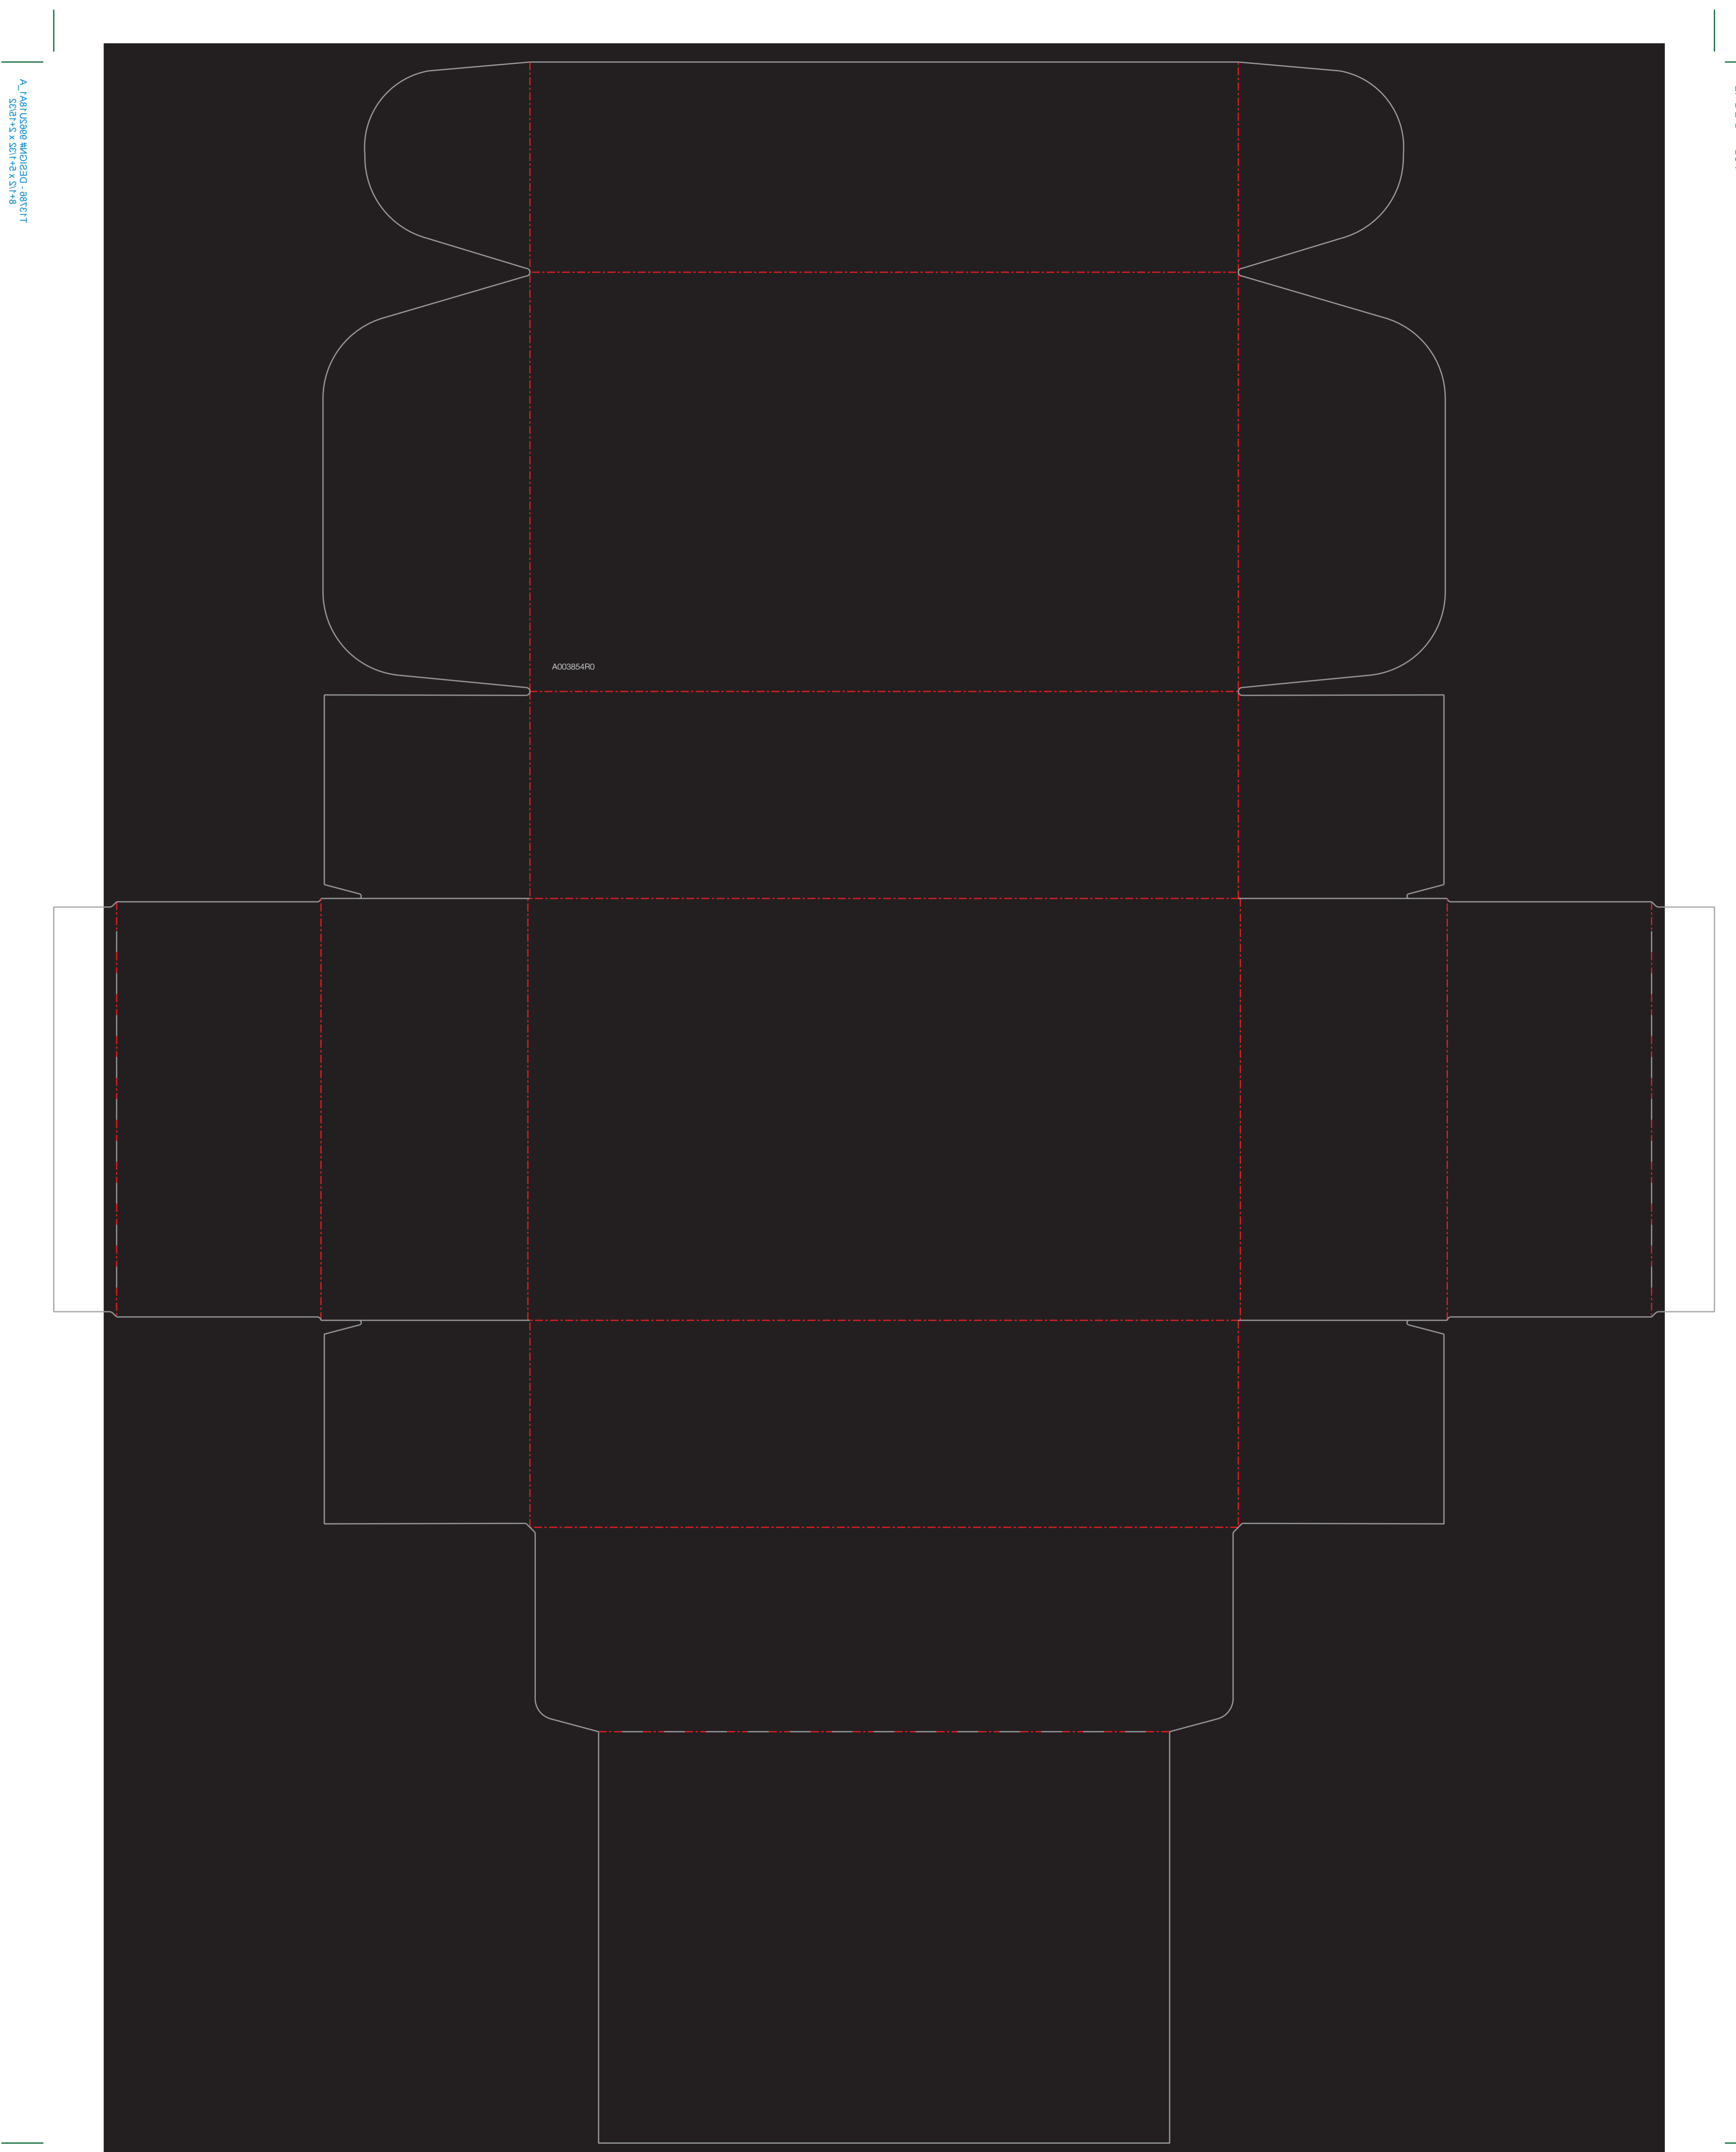

EXTEROIR

INTERIOR

Helen of Troy Creative Department
Artwork Specifications

Brand: Braun
Category: Hearing
Model: **BHA101, BHA102**
Artwork Part #: A003854R0
Die Line Part #: D007931R0
Subject: Packaging
Region: US
Flat Size: IN: W19.8 x H24.8
Folded Size: IN: W8.5 x H2.16 x D5.03
Scale: 1/1
Material: .024 CUK
Page count: NA
Revision: 6
Date: **08MAY20**
Release Date: 11JUN19 (Give n Learn)
Rerelease Date: 09JUL19 (Give n Learn)

Colors (Do not print)

Color	Regina	Yellow	Black	Reg	Spot Colors
0%	0%	0%	100%	XXXX	XXXX

Coating: Overall Gloss
Varnish: Spot UV

Special Instructions:

Quality Requirement of Artwork and Quality Clarification Process of Artwork Printing:
Meet Eng-QS-06&02

Helen of Troy
Creative Services
Marlborough, MA 01752 USA
+1508 490 7000

EXTERIOR FRONT
MODEL DIE LINE

INTERIOR FRONT
MODEL DIE LINE