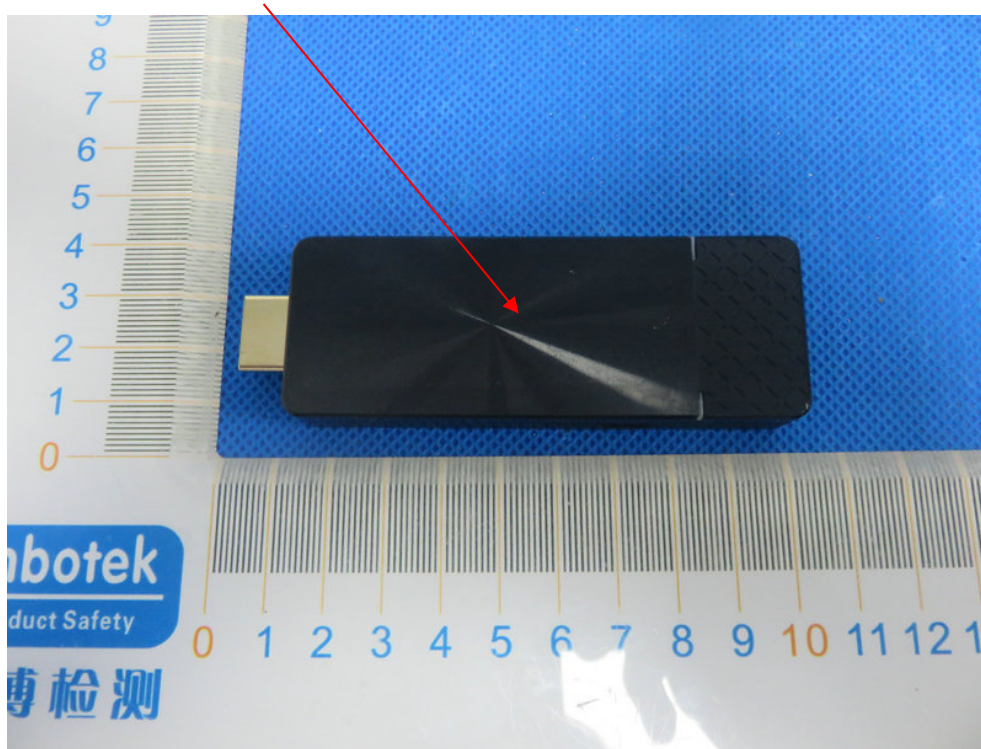

Label Location On EUT

Label

Product Name: UHDCast Pro

Model No.: UHDCast Pro

FCC ID: 2ABRC-D10

This device complies with Part 15 of the FCC Rules. Operation is subject to the following two conditions:

- (1) This device may not cause harmful interference, and
- (2) This device must accept any interference received, including interference that may cause undesired operation.