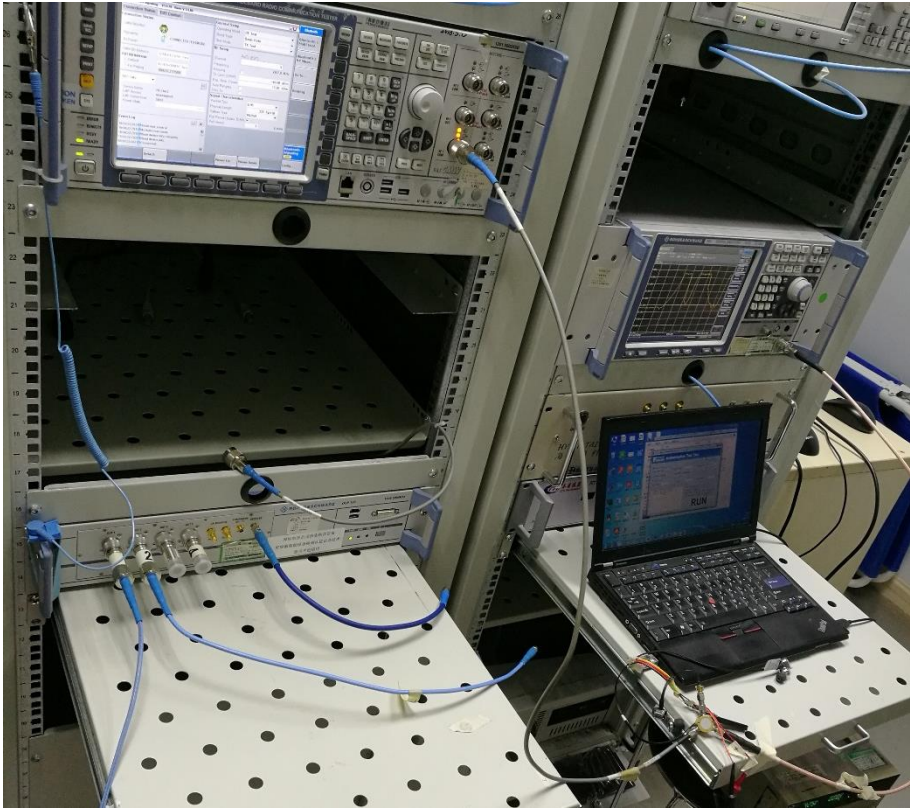

ANNEX B TEST SETUP PHOTOS

1 Radiated Test Photo

Below 30MHz

30 MHz-1 GHz

Close-up

Above 1GHz

Close-up

2 Conducted Test Photo

Conducted Test-BT3.0

3 Conducted Emission

Conducted Emission Test 1

Conducted Emission Test 2