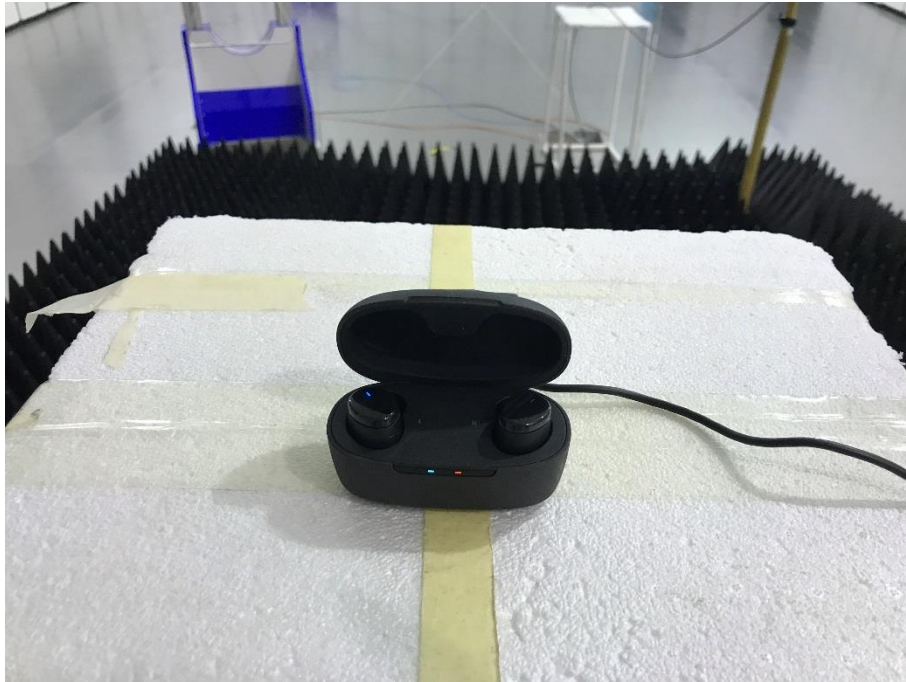

## ANNEX B TEST SETUP PHOTOS

### 1 Radiated Test Photo

Below 30MHz

30 MHz-1 GHz

Close-up

Above 1GHz

Close-up

## 2 Conducted Test Photo

Conducted Test-BT3.0