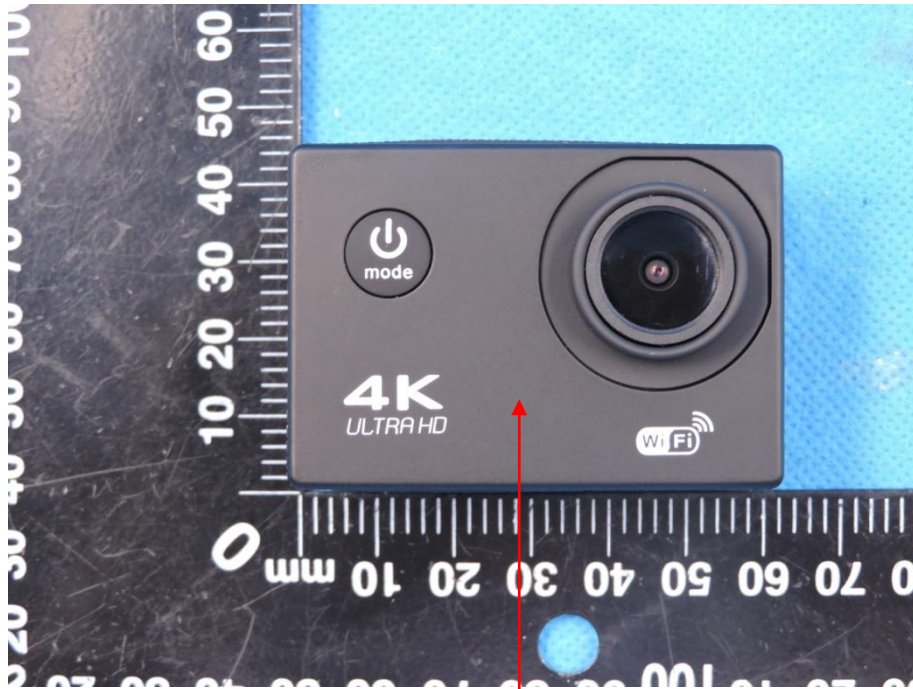

FCC Label

Action Camera
Model name: SC500
FCC ID: 2ABQ6SC500