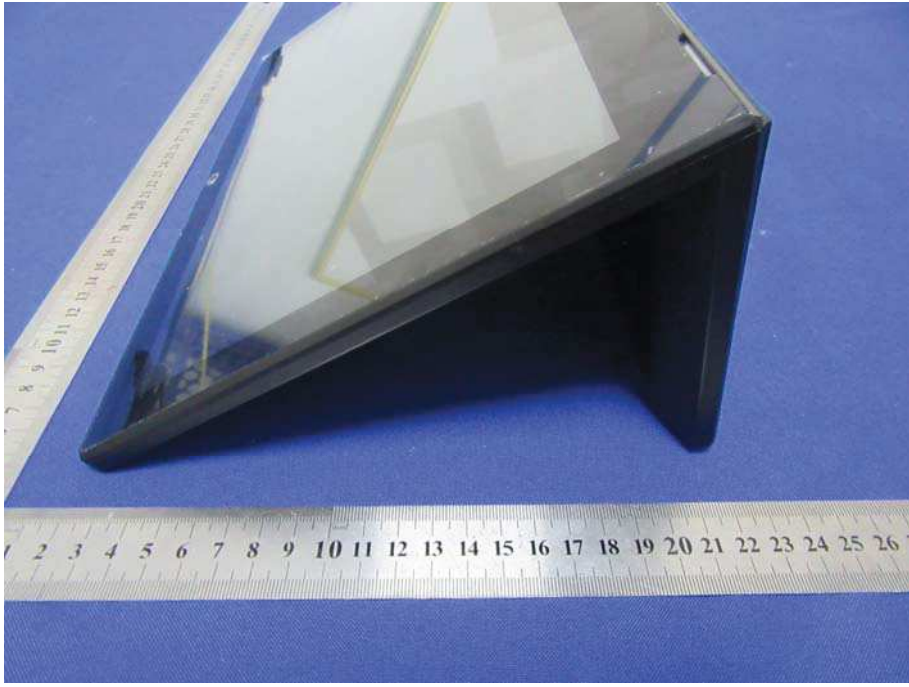

External Photos

Switching Adapter

MODEL: DSA-24PFS-12 FUS 120200

INPUT: 100-240V ~ 50/60Hz 0.8A

OUTPUT: +12V = 2A

EFFICIENCY LEVEL: VI

I.T.E. L.P.S.  
81GJ

LISTED E135856