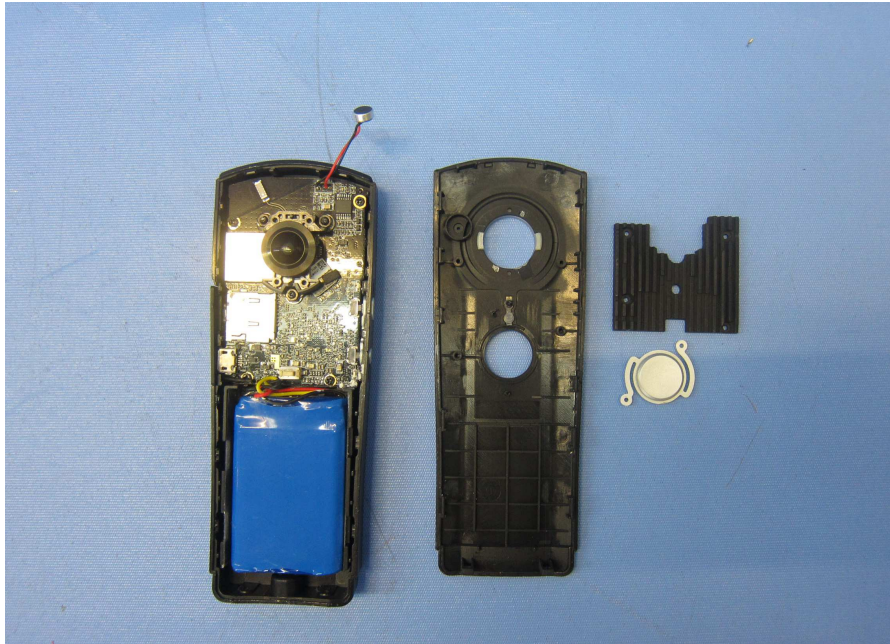

Equipment Photographs

(Internal)

INTERTEK TESTING SERVICE

Report No.: 18050560HKG-001

Equipment Photographs

(Internal)

INTERTEK TESTING SERVICE

Report No.: 18050560HKG-001