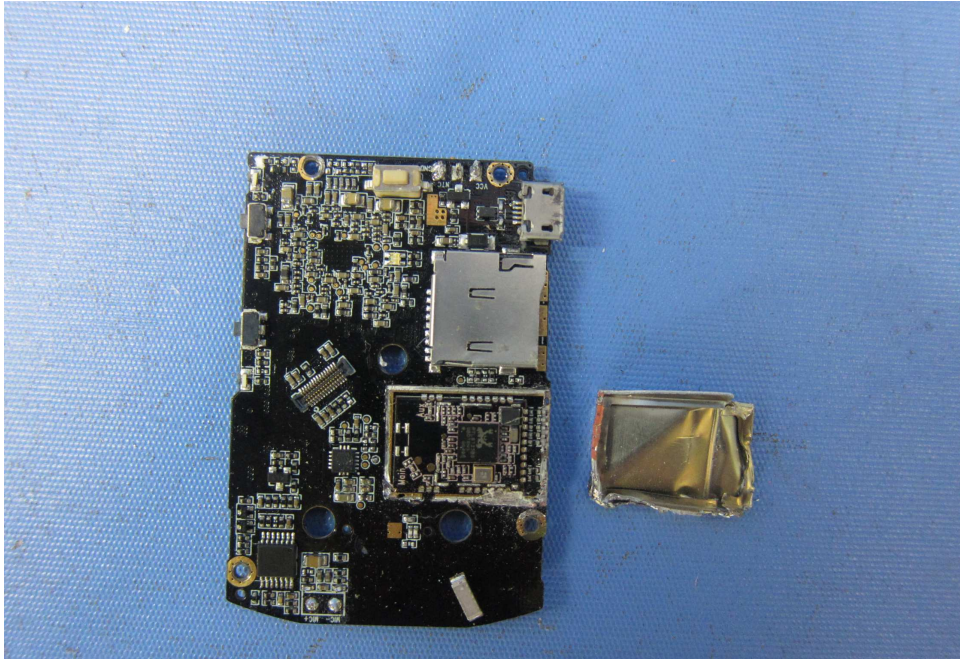

Equipment Photographs

(Internal)

INTERTEK TESTING SERVICE

Report No.: 18050560HKG-001

Equipment Photographs

(Internal)

INTERTEK TESTING SERVICE

Report No.: 18050560HKG-001

Equipment Photographs

(Internal)

Equipment Photographs

(Internal)