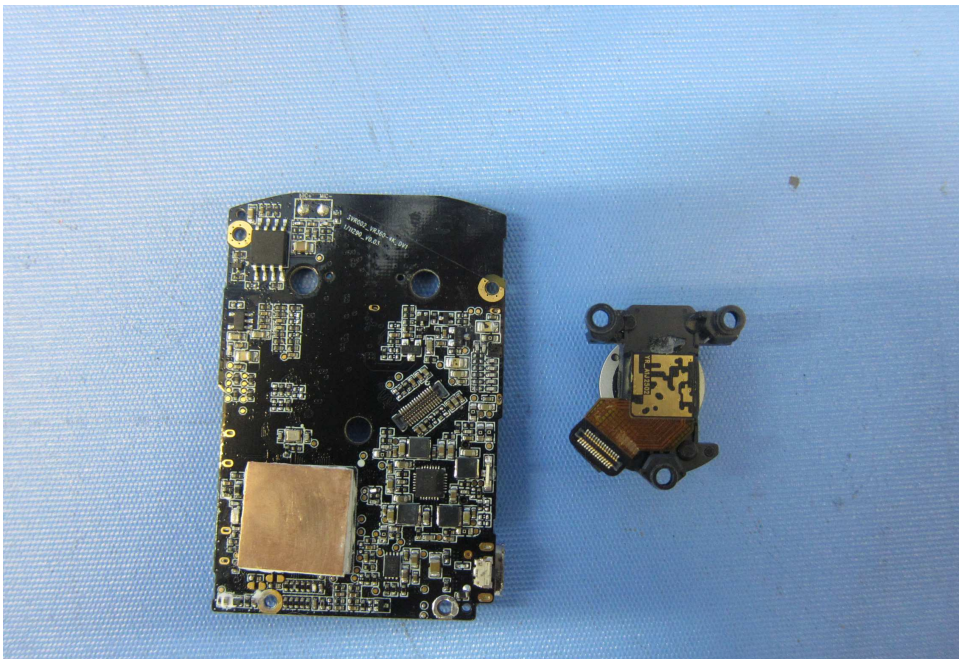

Equipment Photographs

(Internal)

INTERTEK TESTING SERVICE

Report No.: 18050560HKG-001

Equipment Photographs

(Internal)

INTERTEK TESTING SERVICE

Report No.: 18050560HKG-001