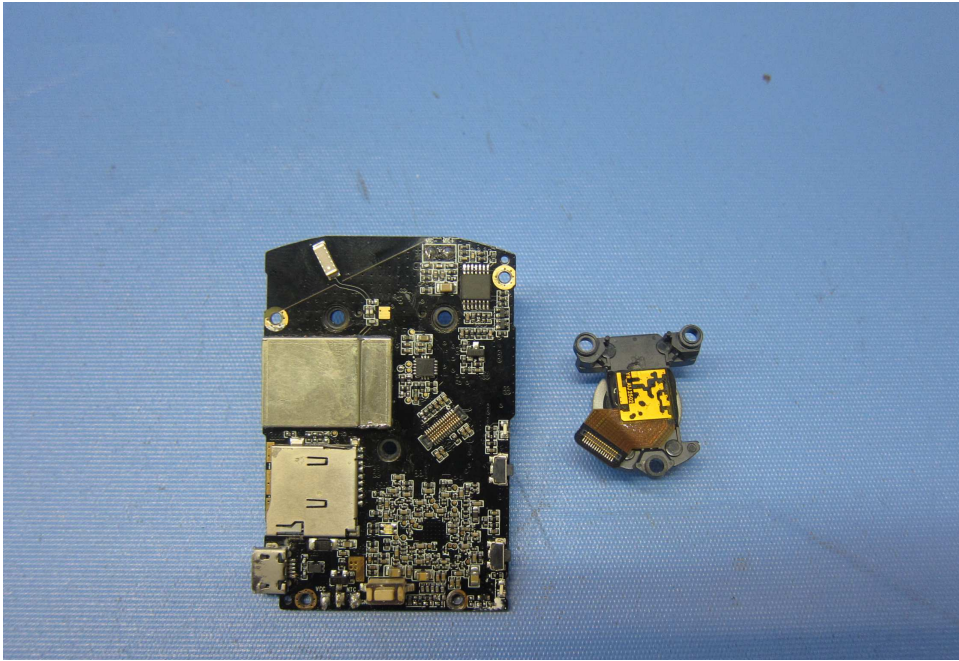

Equipment Photographs

(Internal)

INTERTEK TESTING SERVICE

Report No.: 18050560HKG-001

Equipment Photographs

(Internal)

INTERTEK TESTING SERVICE

Report No.: 18050560HKG-001