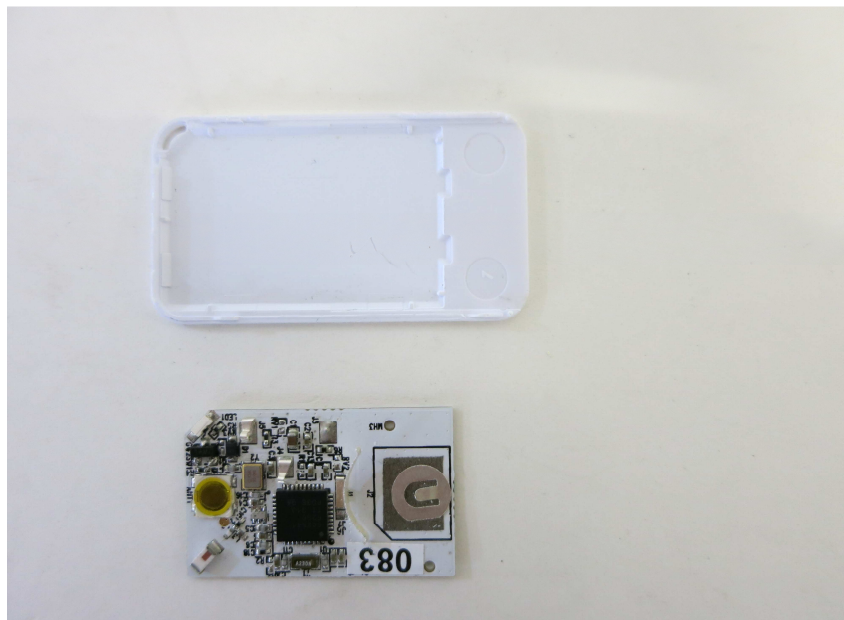

Equipment Photographs

Model: TAGGO

(Internal)

INTERTEK TESTING SERVICE

Report No.: 13121178HKG-003

Equipment Photographs

Model: TAGGO

(Internal)

INTERTEK TESTING SERVICE

Report No.: 13121178HKG-003

Equipment Photographs

Model: TAGGO

(Internal)