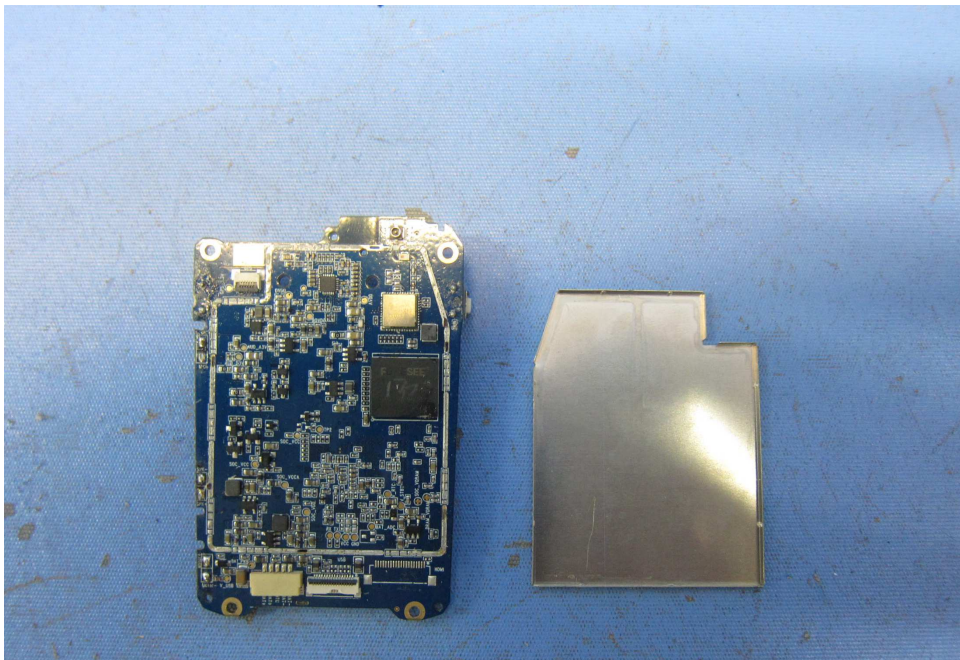

INTERTEK TESTING SERVICE

Report No.: 18050043HKG-001

Equipment Photographs

(Internal)

Equipment Photographs

(Internal)

Equipment Photographs

(Internal)

Equipment Photographs

(Internal)

Equipment Photographs

(Internal)

Equipment Photographs

(Internal)

INTERTEK TESTING SERVICE

Report No.: 18050043HKG-001