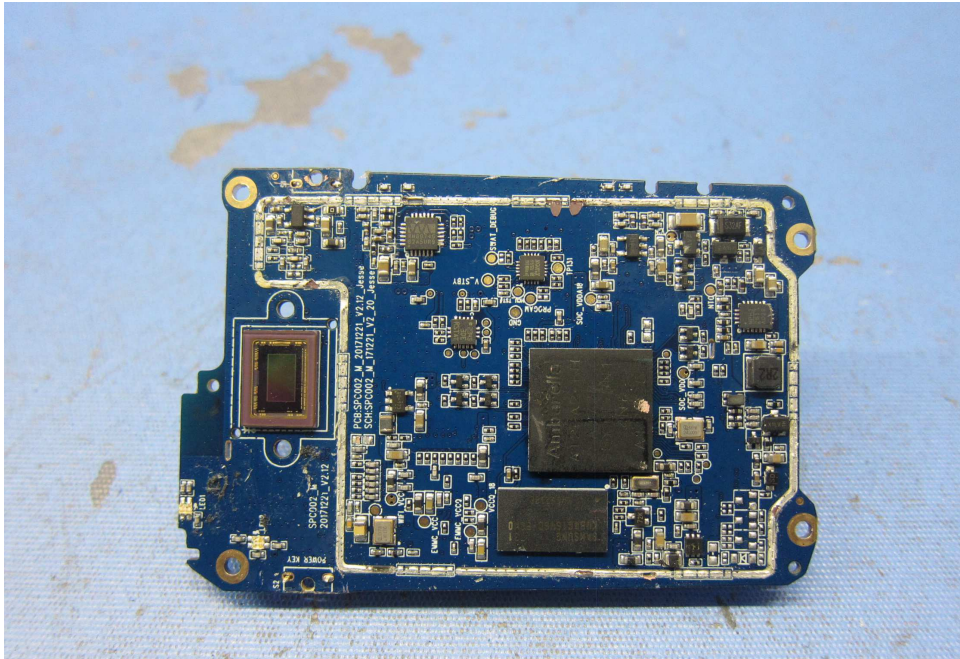

INTERTEK TESTING SERVICE

Report No.: 18050043HKG-001

Equipment Photographs

(Internal)

Equipment Photographs

(Internal)

Equipment Photographs

(Internal)

Equipment Photographs

(Internal)

Equipment Photographs

(Internal)

Equipment Photographs

(Internal)

INTERTEK TESTING SERVICE

Report No.: 18050043HKG-001