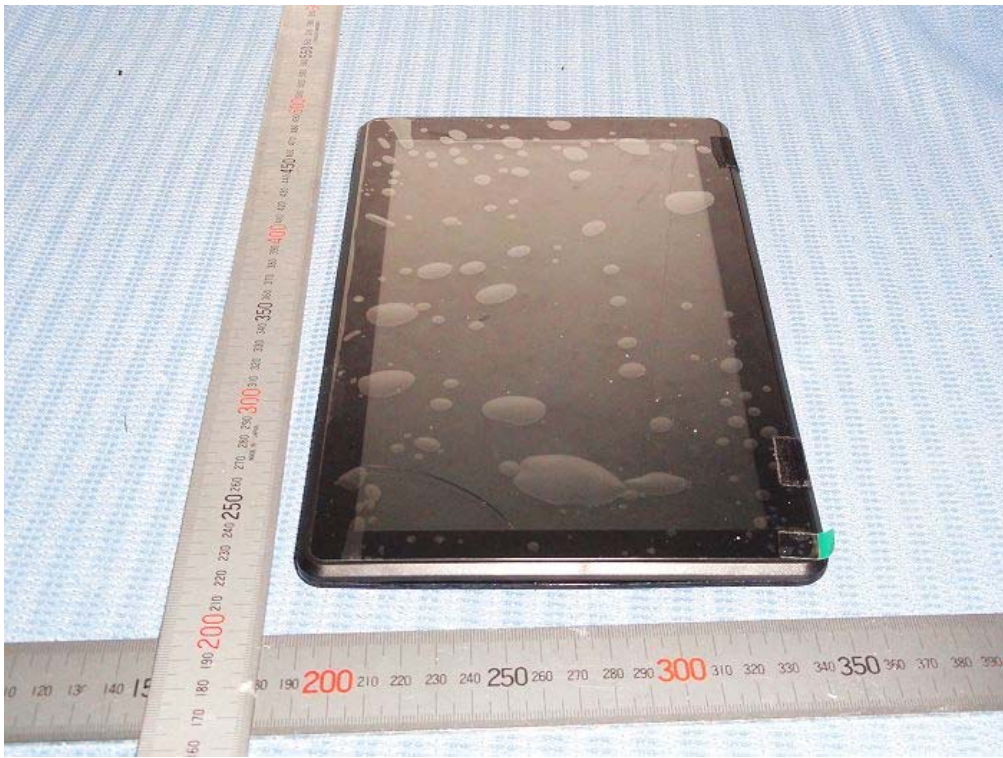

Photo for the EUT

Photo for the EUT

The report refers only to the sample tested and does not apply to the bulk.  
This report is issued in confidence to the client and it will be strictly treated as such by the Shenzhen Timeway Technology Consulting Co.,Ltd. It may not be reproduced rather in its entirety or in part and it may not be used for advertising. The client to whom the report is issued may, however, show or send it . or a certified copy there of prepared by the Shenzhen Timeway Technology Consulting co.,Ltd to his customer. Supplier or others persons directly concerned. Shenzhen Timeway Technology Consulting co.,Ltd will not, without the consent of the client enter into any discussion of correspondence with any third party concerning the contents of the report.  
In the event of the improper use of the report. The Shenzhen Timeway Technology Consulting co.,Ltd reserves the rights to withdraw it and to adopt any other remedies which may be appropriate.