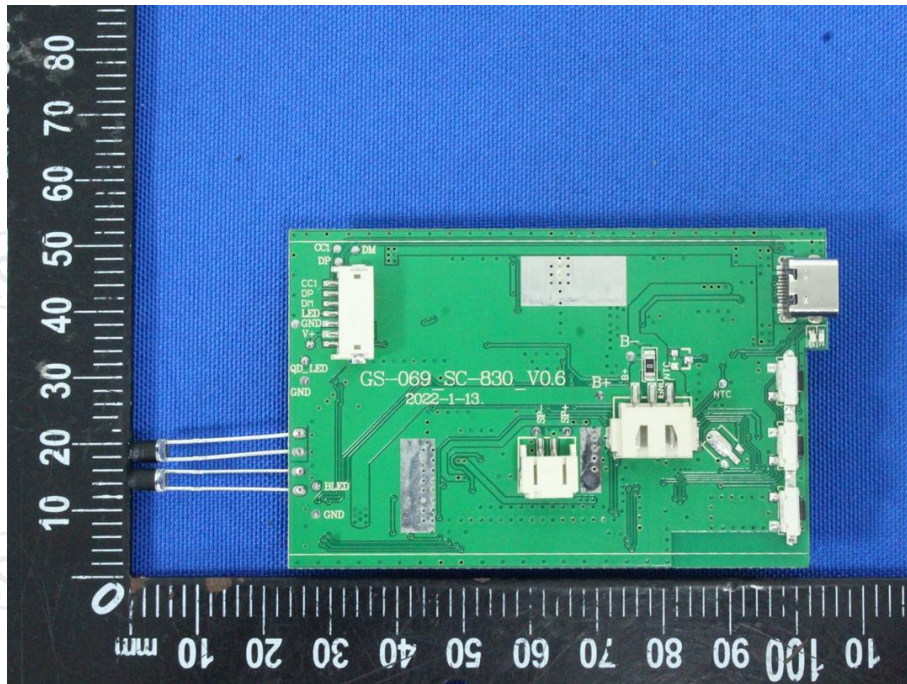

Appendix B: Photographs of Test Setup

Product: Speaker with Fast Wireless Charge

Model: SC-830

Radiated Emission

Conducted Emission

Appendix C: Photographs of EUT
Product: Speaker with Fast Wireless Charge
Model: SC-830
External Photos

Product: Speaker with Fast Wireless Charge
Model: SC-830
Internal Photos

*******END OF REPORT*******