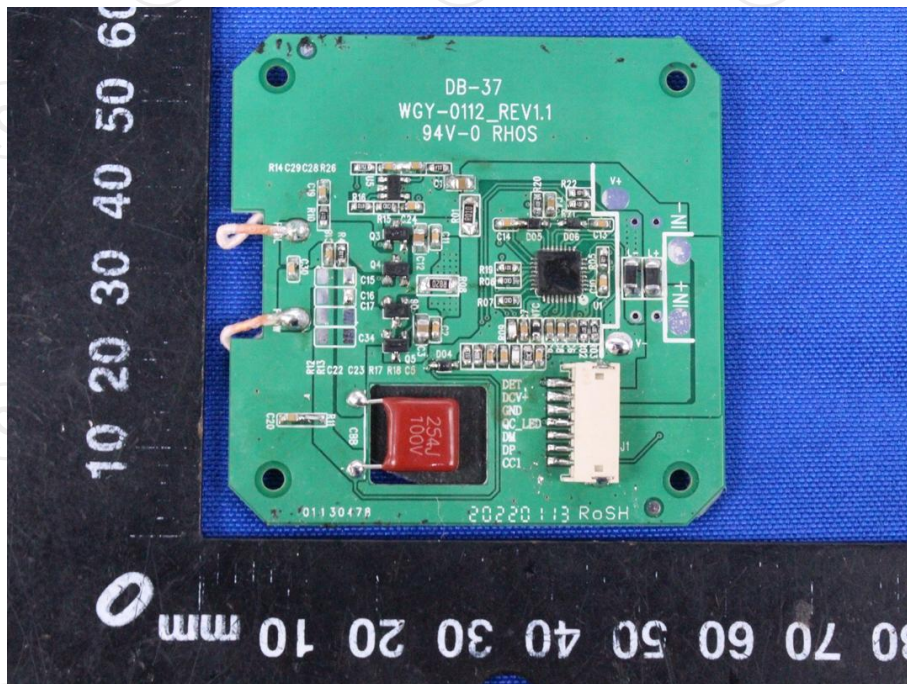

Appendix B: Photographs of Test Setup

Product: Speaker with Fast Wireless Charge

Model: SC-830

Radiated Emission

Conducted Emission

Appendix C: Photographs of EUT
Product: Speaker with Fast Wireless Charge
Model: SC-830
External Photos

Product: Speaker with Fast Wireless Charge
Model: SC-830
Internal Photos

*******END OF REPORT*******