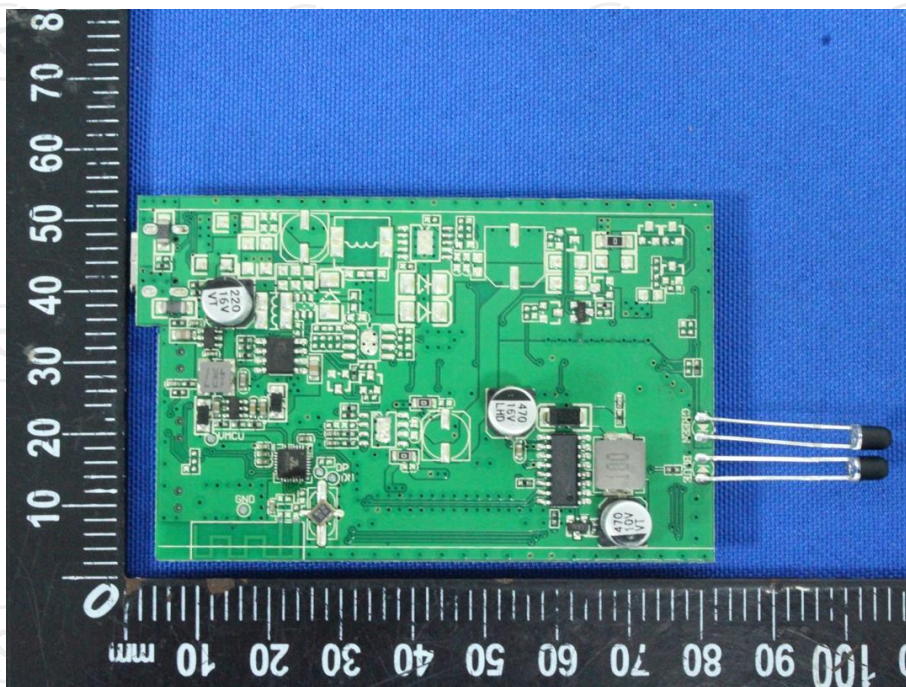

Appendix B: Photographs of Test Setup

Product: Speaker with Fast Wireless Charge

Model: SC-830

Radiated Emission

Conducted Emission

Appendix C: Photographs of EUT
Product: Speaker with Fast Wireless Charge
Model: SC-830
External Photos

Product: Speaker with Fast Wireless Charge
Model: SC-830
Internal Photos

*******END OF REPORT*******