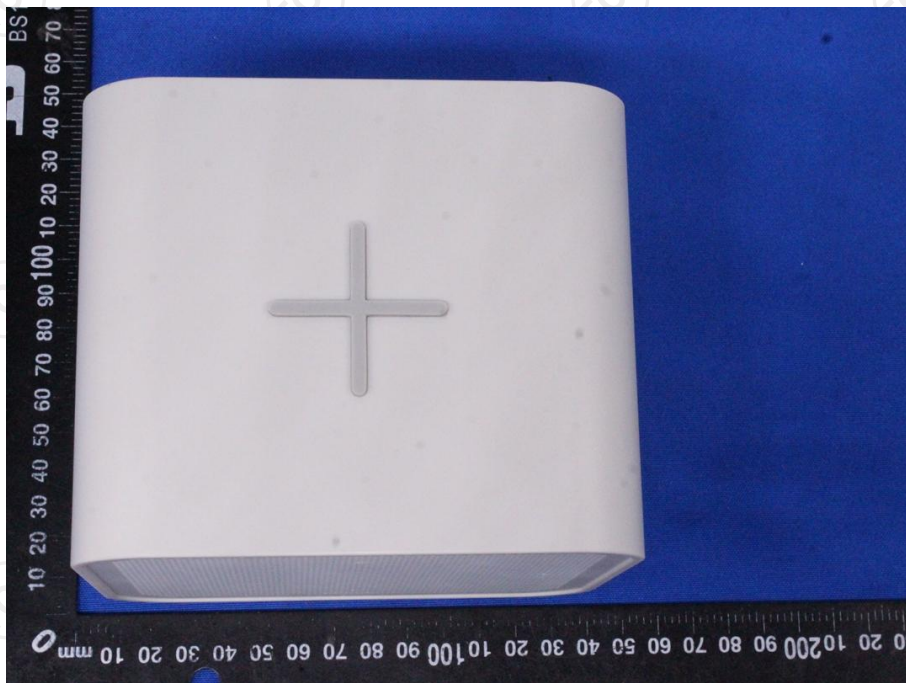

Appendix B: Photographs of Test Setup

Product: Speaker with Fast Wireless Charge

Model: SC-830

Radiated Emission

Conducted Emission

Appendix C: Photographs of EUT
Product: Speaker with Fast Wireless Charge
Model: SC-830
External Photos

Product: Speaker with Fast Wireless Charge
Model: SC-830
Internal Photos

*******END OF REPORT*******