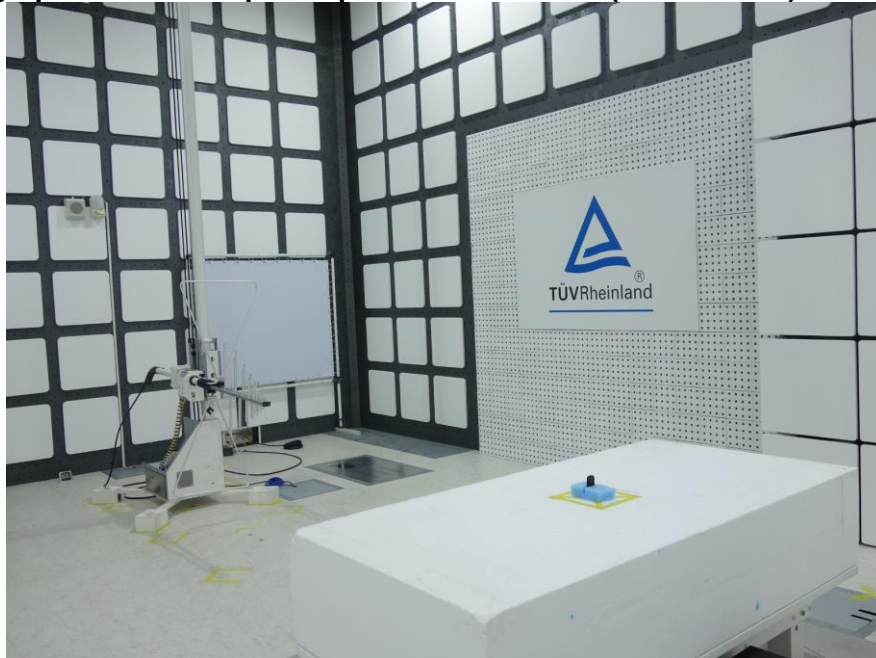

Product: SMART KEY Remote Host

Type Identification: S300068900T

**Photograph 1: Test Setup for Spurious Emissions (Front View 1)**

**Photograph 2: Test Setup for Spurious Emissions (Front View 2)**

Product: SMART KEY Remote Host

Type Identification: S300068900T

**Photograph 3: Test Setup for Spurious Emissions (Back View 1)**

**Photograph 4: Test Setup for Spurious Emissions (Back View 2)**

Product: SMART KEY Remote Host

Type Identification: S300068900T