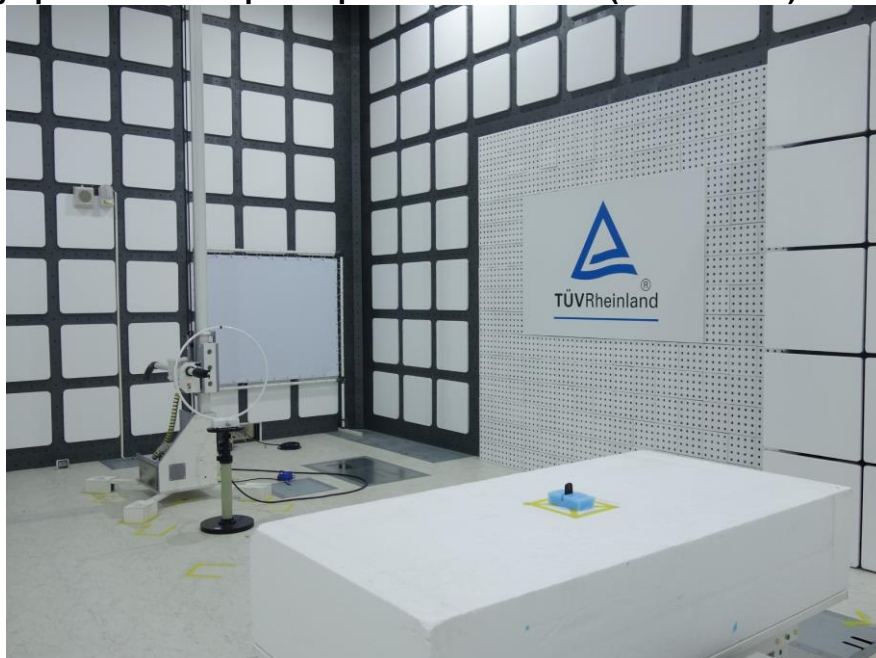

Product: SMART KEY Remote Host

Type Identification: S300068900T

**Photograph 1: Test Setup for Spurious Emissions (Front View 1)**

**Photograph 2: Test Setup for Spurious Emissions (Front View 2)**

Product: SMART KEY Remote Host

Type Identification: S300068900T

**Photograph 3: Test Setup for Spurious Emissions (Back View 1)**

**Photograph 4: Test Setup for Spurious Emissions (Back View 2)**

Product: SMART KEY Remote Host

Type Identification: S300068900T