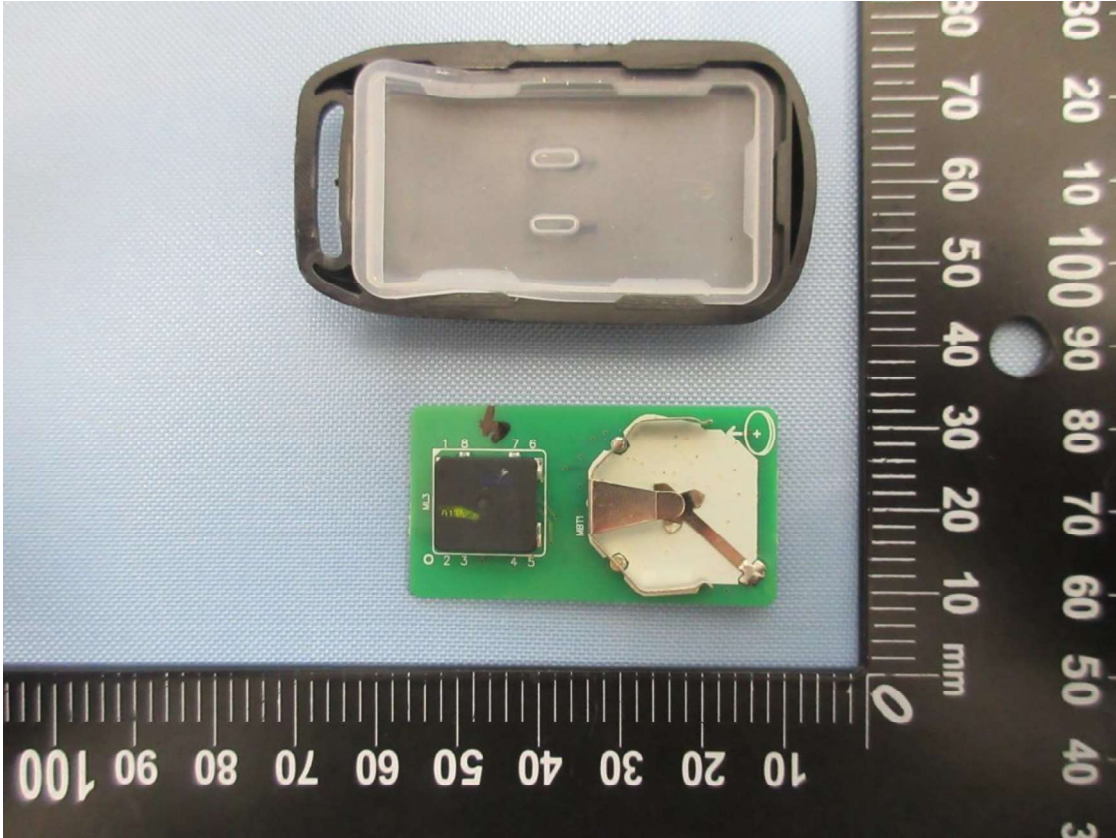

Product: SMART KEY Remote Host

Type Identification: S300068900T

Product: SMART KEY Remote Host

Type Identification: S300068900T

Product: SMART KEY Remote Host

Type Identification: S300068900T

Product: SMART KEY Remote Host

Type Identification: S300068900T