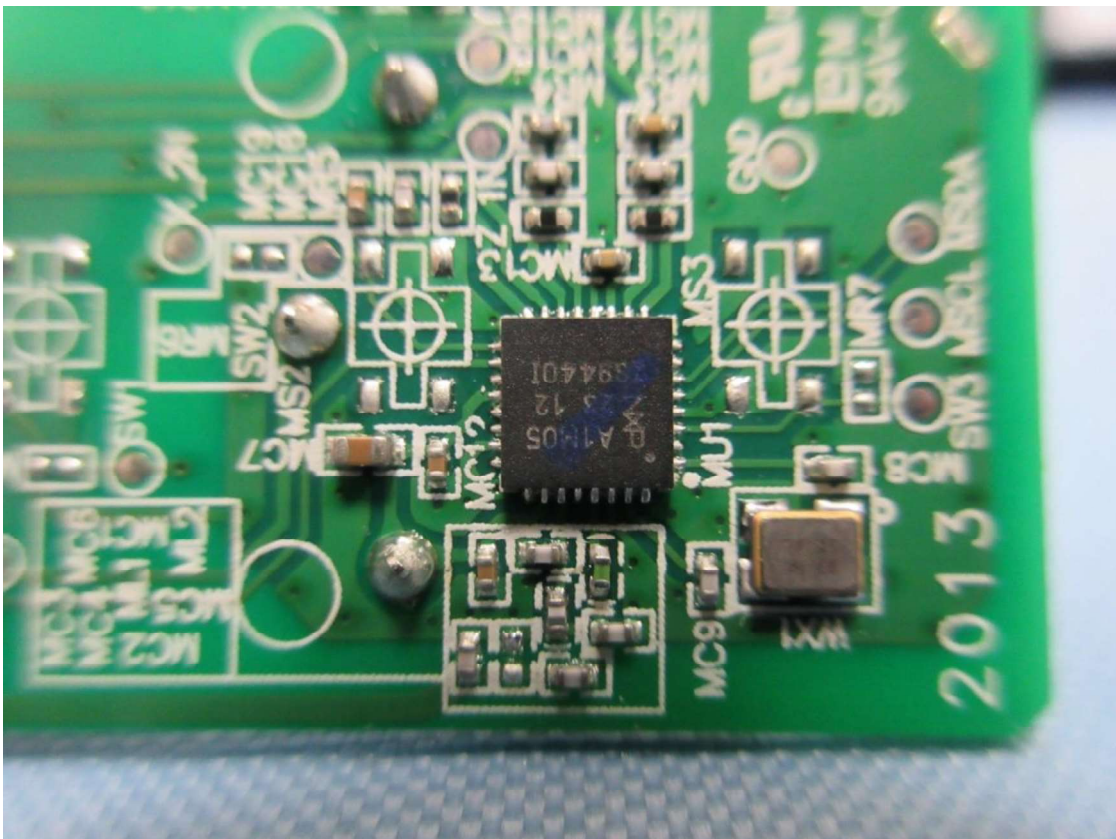

Product: SMART KEY Remote Host

Type Identification: S300068900T

Product: SMART KEY Remote Host

Type Identification: S300068900T

Product: SMART KEY Remote Host

Type Identification: S300068900T

Product: SMART KEY Remote Host

Type Identification: S300068900T