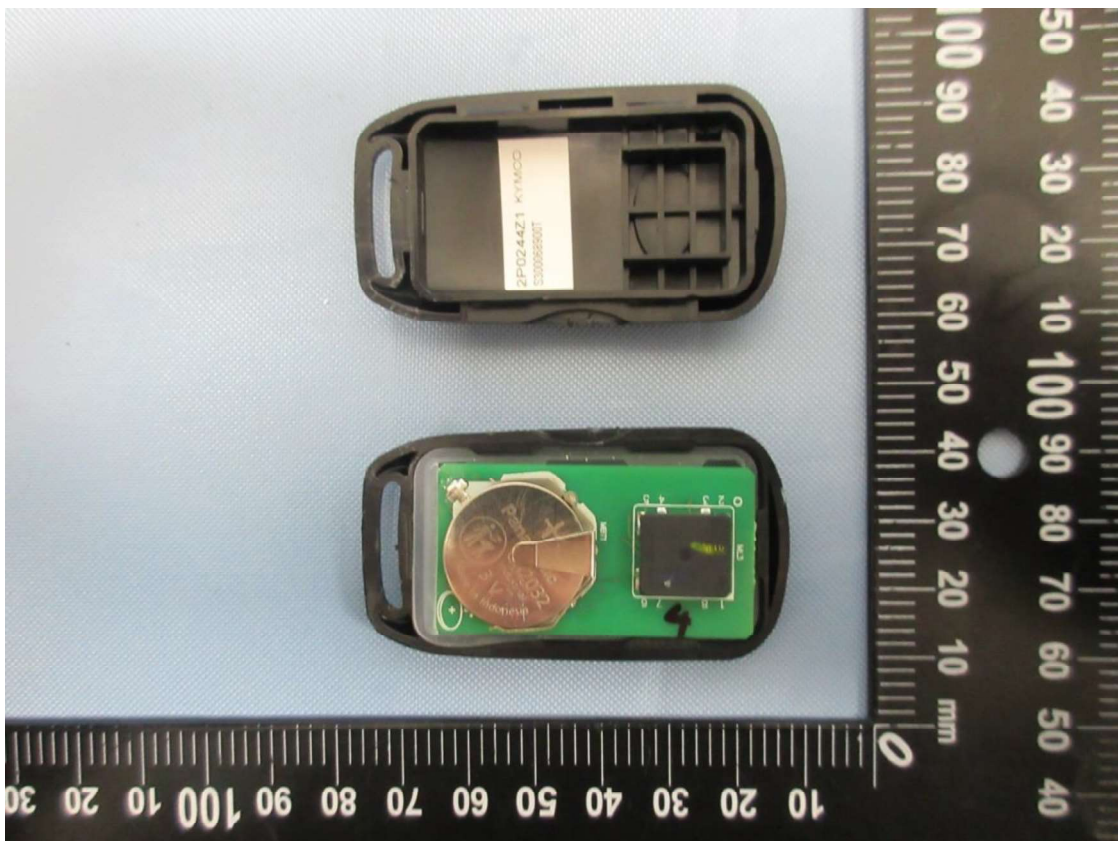

Product: SMART KEY Remote Host

Type Identification: S300068900T

Product: SMART KEY Remote Host

Type Identification: S300068900T

Product: SMART KEY Remote Host

Type Identification: S300068900T

Product: SMART KEY Remote Host

Type Identification: S300068900T