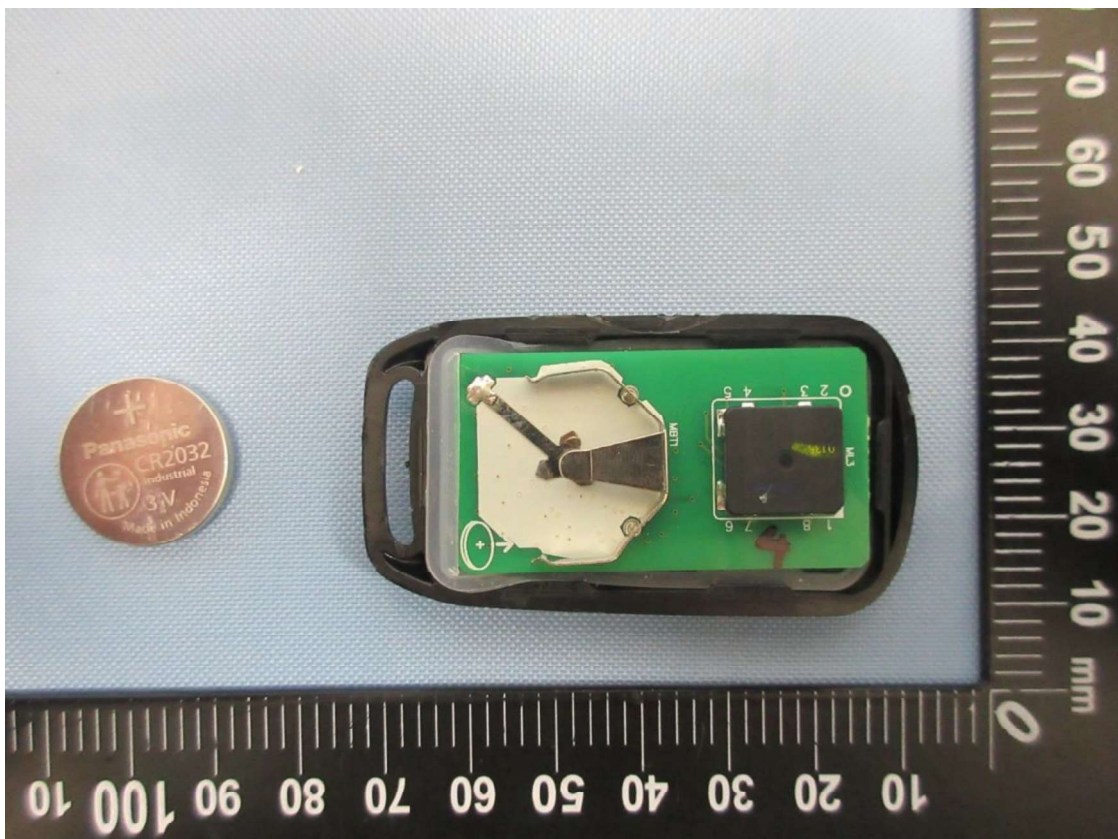

Product: SMART KEY Remote Host

Type Identification: S300068900T

Product: SMART KEY Remote Host

Type Identification: S300068900T

Product: SMART KEY Remote Host

Type Identification: S300068900T

Product: SMART KEY Remote Host

Type Identification: S300068900T