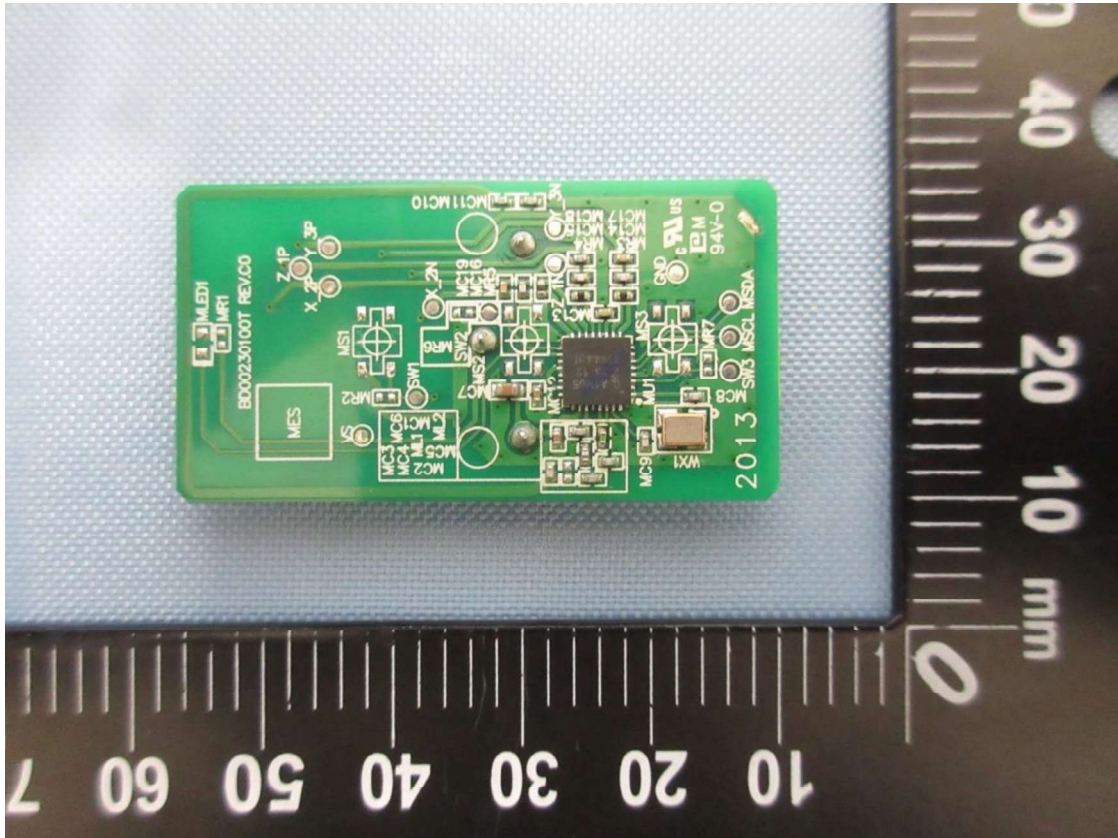

Product: SMART KEY Remote Host

Type Identification: S300068900T

Product: SMART KEY Remote Host

Type Identification: S300068900T

Product: SMART KEY Remote Host

Type Identification: S300068900T

Product: SMART KEY Remote Host

Type Identification: S300068900T