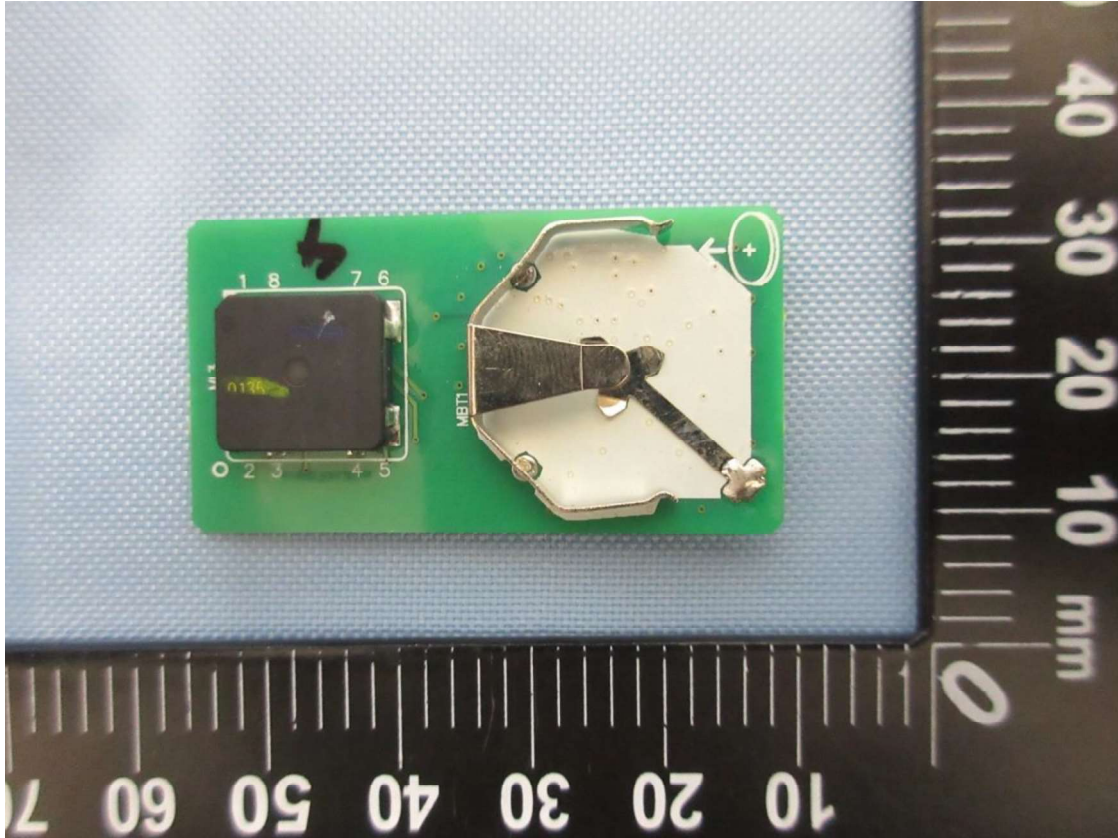

Product: SMART KEY Remote Host

Type Identification: S300068900T

Product: SMART KEY Remote Host

Type Identification: S300068900T

Product: SMART KEY Remote Host

Type Identification: S300068900T

Product: SMART KEY Remote Host

Type Identification: S300068900T