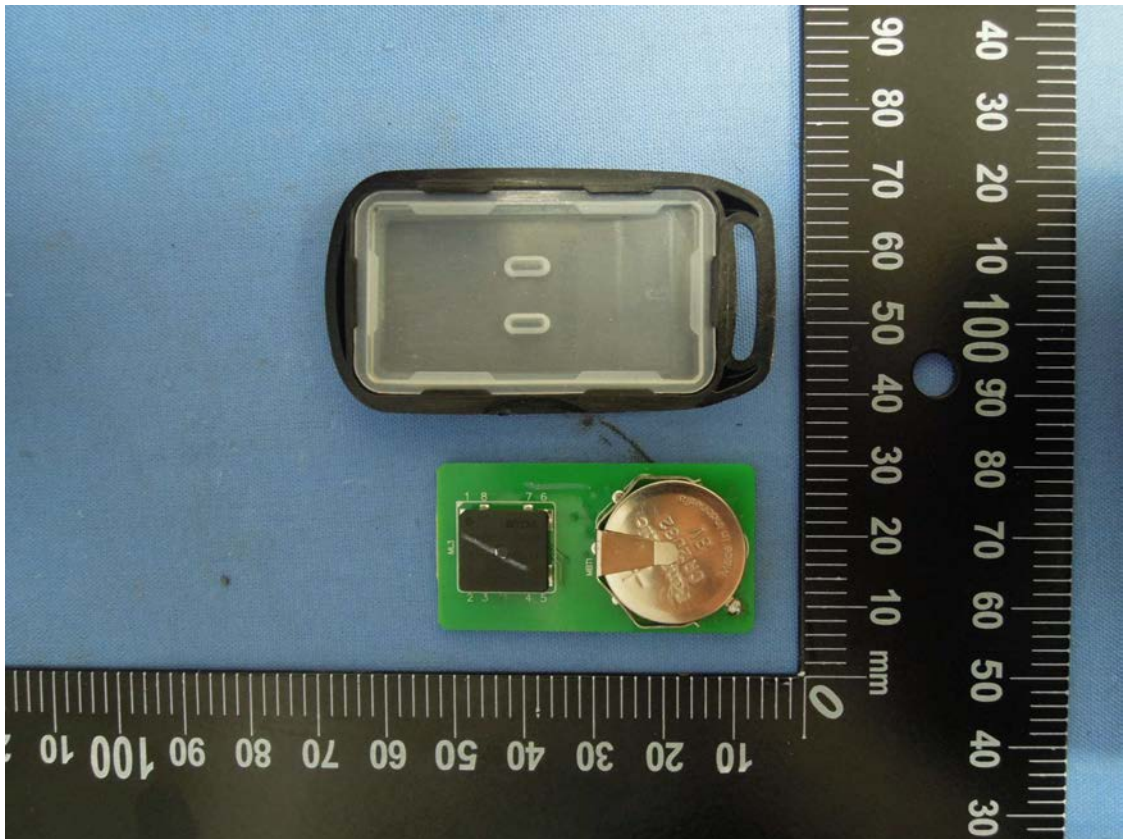

Product:

2Wheel Smart Keyless Remote System\_AGE2(KYMCO)

Type Identification:

S300068100T

Product:

2Wheel Smart Keyless Remote System\_AGE2(KYMCO)

Type Identification:

S300068100T