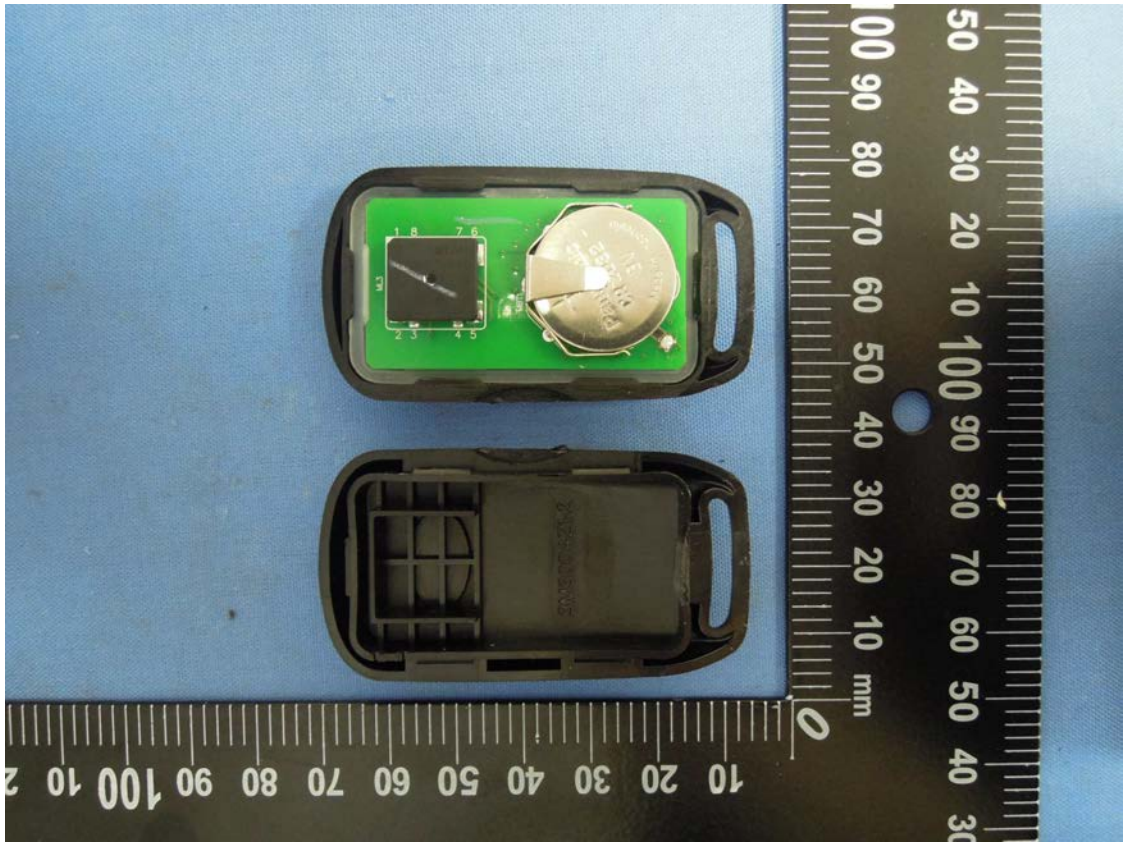

Product:

2Wheel Smart Keyless Remote System\_AGE2(KYMCO)

Type Identification:

S300068100T

Product:

2Wheel Smart Keyless Remote System\_AGE2(KYMCO)

Type Identification:

S300068100T