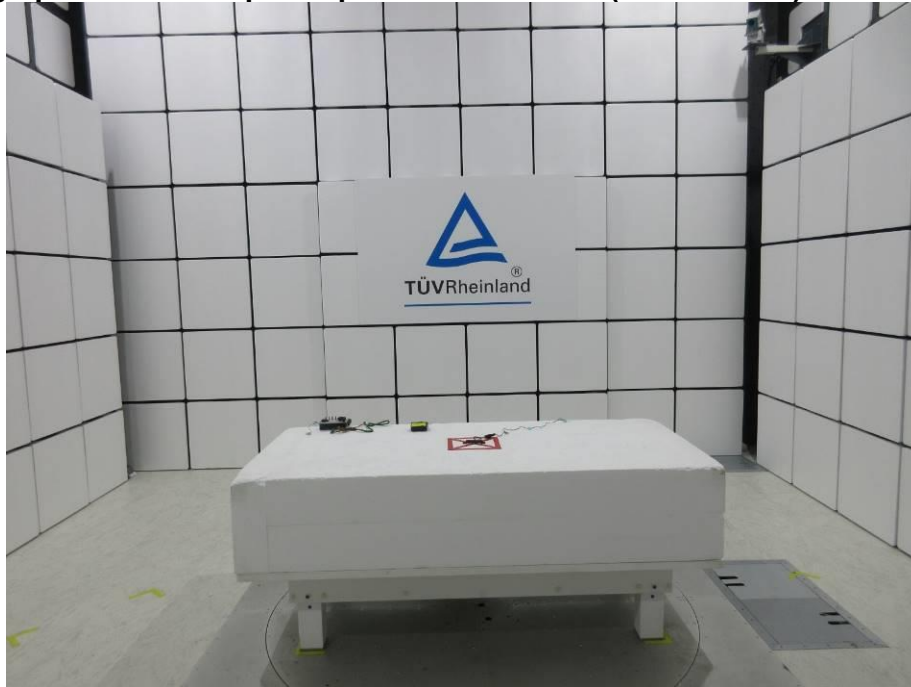

Product: SMART KEY SYSTEM Host

Type Identification: S100371700T1

Photograph 1: Test Setup for Spurious Emissions (Front View 1)

Photograph 2: Test Setup for Spurious Emissions (Back View 1)

Product: SMART KEY SYSTEM Host

Type Identification: S100371700T1

Photograph 3: Test Setup for Spurious Emissions (Back View 2)