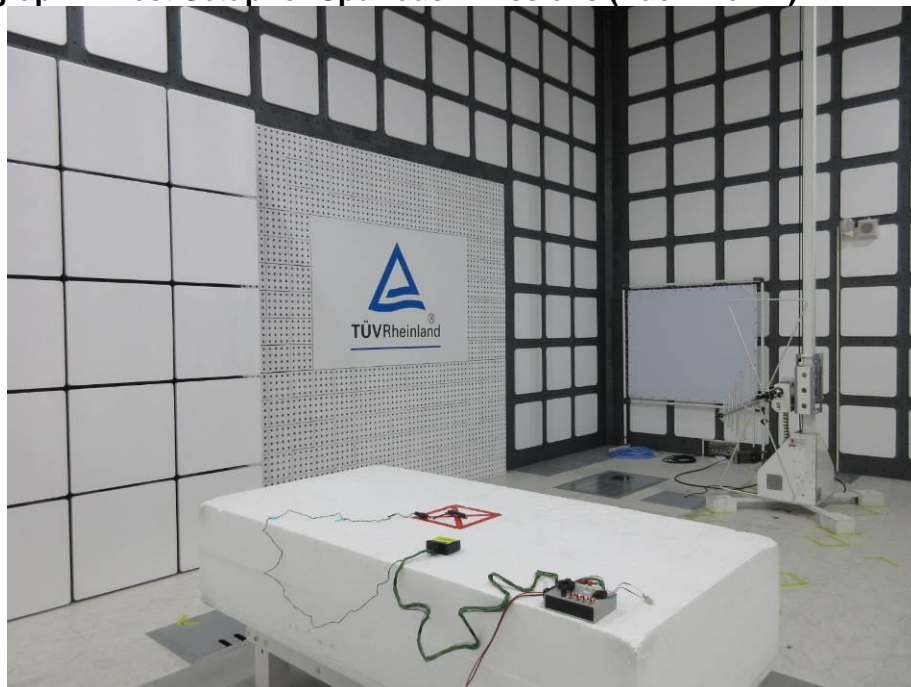

Product: SMART KEY SYSTEM Host

Type Identification: S100371700T1

Photograph 1: Test Setup for Spurious Emissions (Front View 1)

Photograph 2: Test Setup for Spurious Emissions (Back View 1)

Product: SMART KEY SYSTEM Host

Type Identification: S100371700T1

Photograph 3: Test Setup for Spurious Emissions (Back View 2)