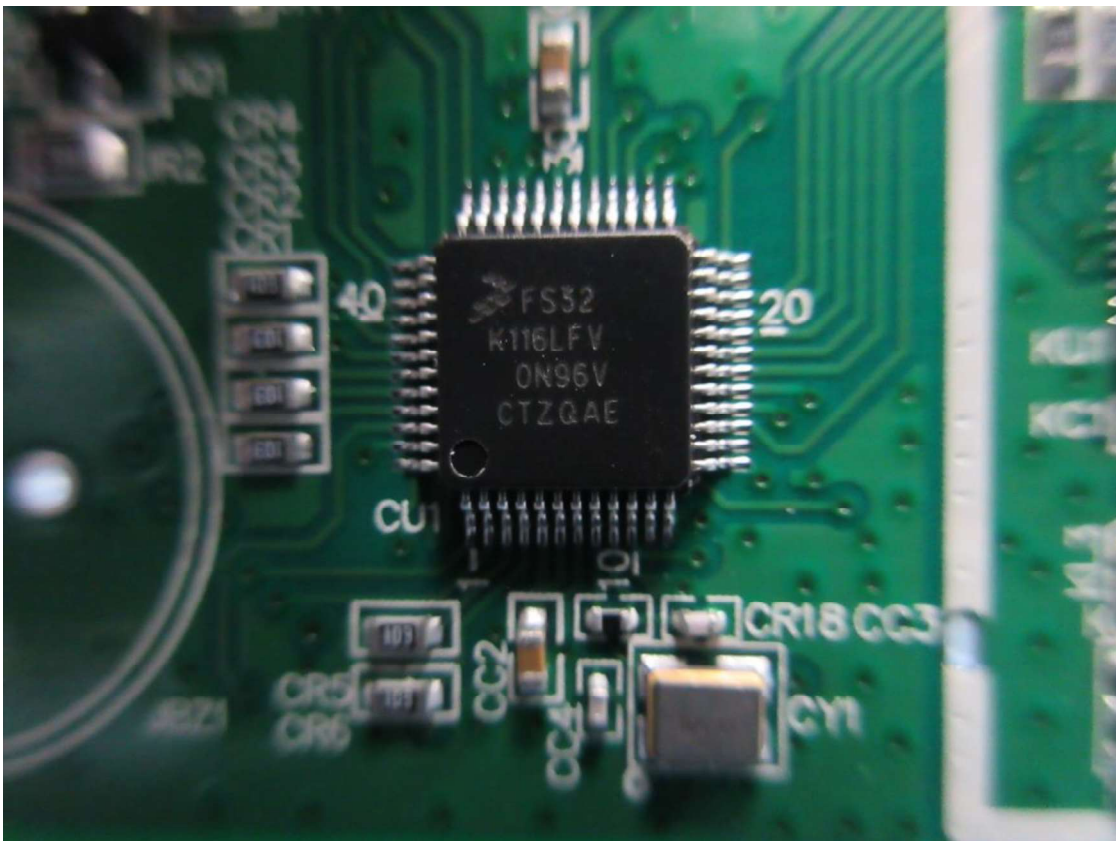

Product: SMART KEY SYSTEM Host

Type Identification: S100371700T1

CN2195TF (P15C-125k) 001
CN21CWRV (EN300330-125k) 001
CN21CWRV (EN300220-433M) 001

Product: SMART KEY SYSTEM Host

Type Identification: S100371700T1

CN2195TF (P15C-125k) 001
CN21CWRV (EN300330-125k) 001
CN21CWRV (EN300220-433M) 001

Product: SMART KEY SYSTEM Host

Type Identification: S100371700T1

CN2195TF (P15C-125k) 001
CN21CWRV (EN300330-125k) 001
CN21CWRV (EN300220-433M) 001