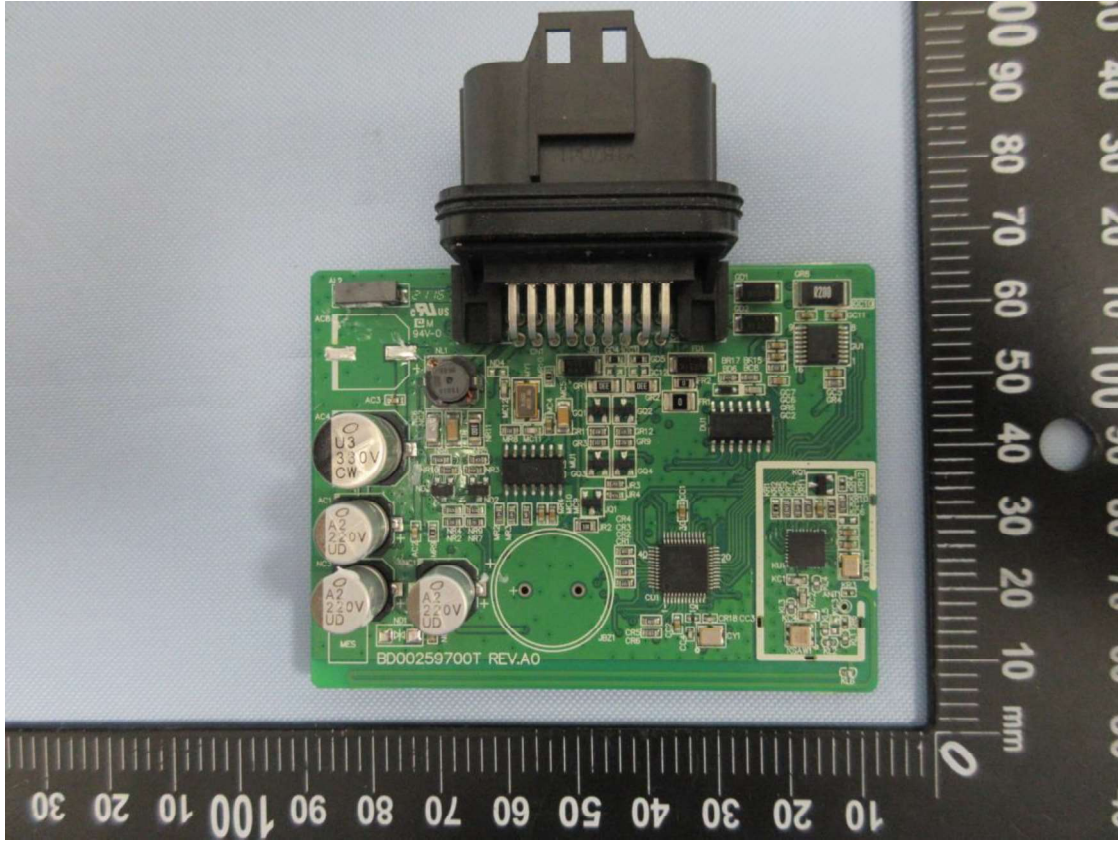

Product: SMART KEY SYSTEM Host

Type Identification: S100371700T1

CN2195TF (P15C-125k) 001
CN21CWRV (EN300330-125k) 001
CN21CWRV (EN300220-433M) 001

Product: SMART KEY SYSTEM Host

Type Identification: S100371700T1

CN2195TF (P15C-125k) 001
CN21CWRV (EN300330-125k) 001
CN21CWRV (EN300220-433M) 001

Product: SMART KEY SYSTEM Host

Type Identification: S100371700T1

CN2195TF (P15C-125k) 001
CN21CWRV (EN300330-125k) 001
CN21CWRV (EN300220-433M) 001