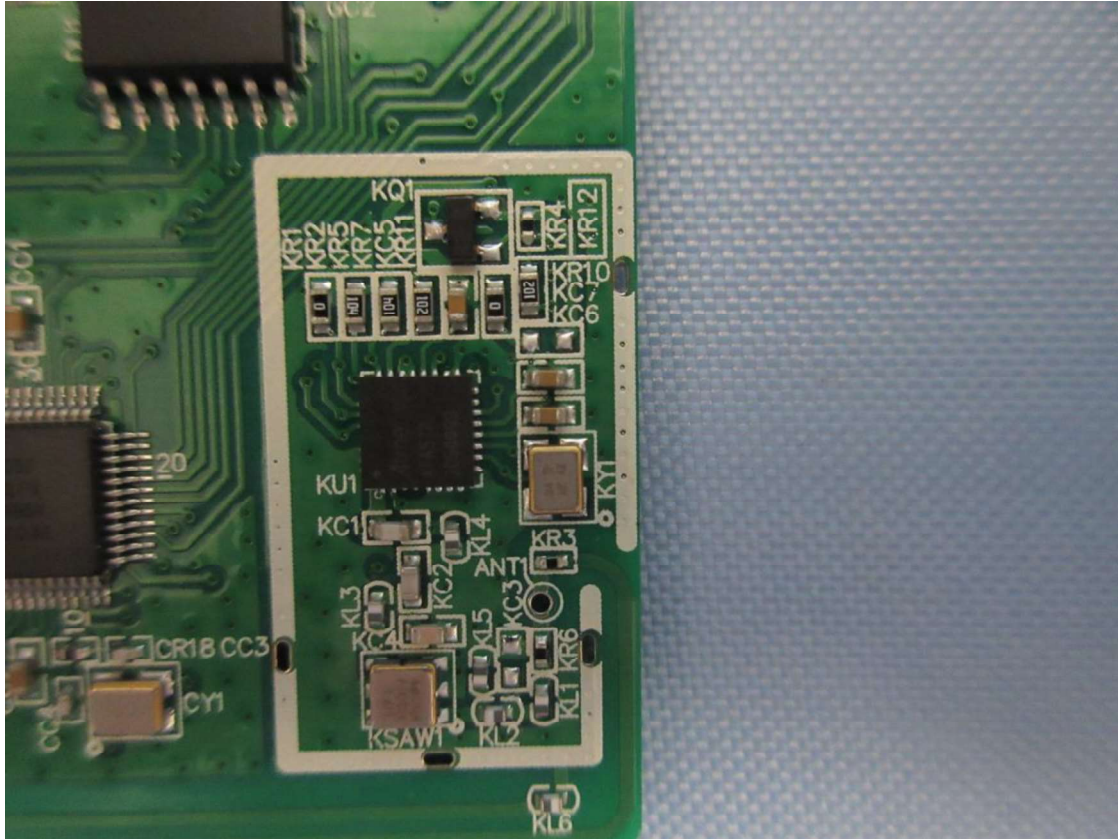

Product: SMART KEY SYSTEM Host

Type Identification: S100371700T1

CN2195TF (P15C-125k) 001
CN21CWRV (EN300330-125k) 001
CN21CWRV (EN300220-433M) 001

Product: SMART KEY SYSTEM Host

Type Identification: S100371700T1

CN2195TF (P15C-125k) 001
CN21CWRV (EN300330-125k) 001
CN21CWRV (EN300220-433M) 001

Product: SMART KEY SYSTEM Host

Type Identification: S100371700T1

CN2195TF (P15C-125k) 001
CN21CWRV (EN300330-125k) 001
CN21CWRV (EN300220-433M) 001