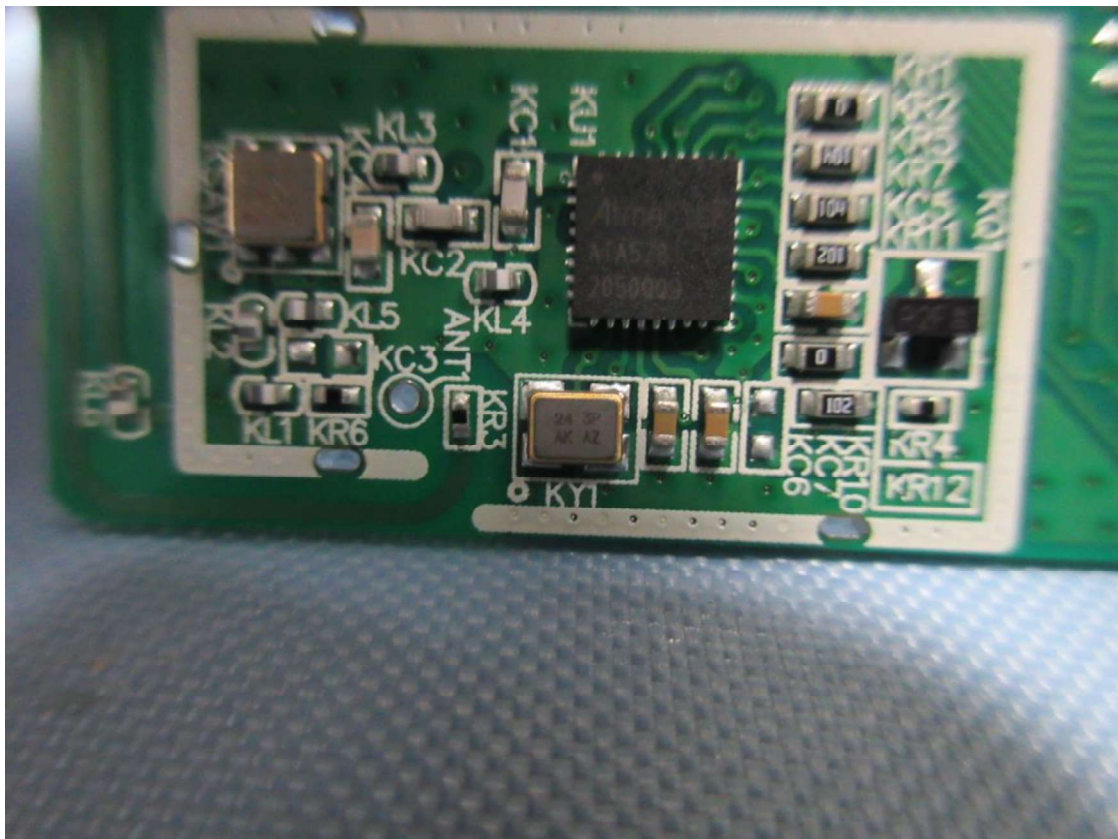

Product: SMART KEY SYSTEM Host

Type Identification: S100371700T1

CN2195TF (P15C-125k) 001
CN21CWRV (EN300330-125k) 001
CN21CWRV (EN300220-433M) 001

Product: SMART KEY SYSTEM Host

Type Identification: S100371700T1

CN2195TF (P15C-125k) 001
CN21CWRV (EN300330-125k) 001
CN21CWRV (EN300220-433M) 001

Product: SMART KEY SYSTEM Host

Type Identification: S100371700T1

CN2195TF (P15C-125k) 001
CN21CWRV (EN300330-125k) 001
CN21CWRV (EN300220-433M) 001