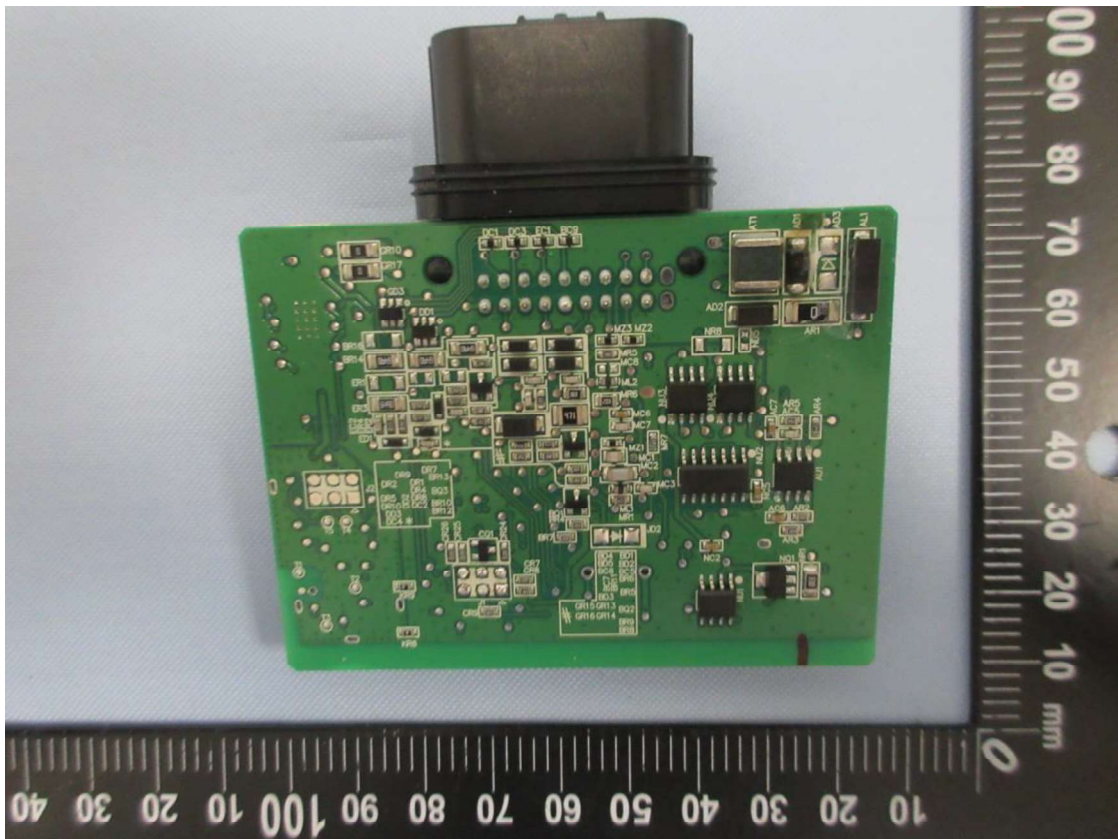

Product: SMART KEY SYSTEM Host

Type Identification: S100371700T1

CN2195TF (P15C-125k) 001
CN21CWRV (EN300330-125k) 001
CN21CWRV (EN300220-433M) 001

Product: SMART KEY SYSTEM Host

Type Identification: S100371700T1

CN2195TF (P15C-125k) 001
CN21CWRV (EN300330-125k) 001
CN21CWRV (EN300220-433M) 001

Product: SMART KEY SYSTEM Host

Type Identification: S100371700T1

CN2195TF (P15C-125k) 001
CN21CWRV (EN300330-125k) 001
CN21CWRV (EN300220-433M) 001