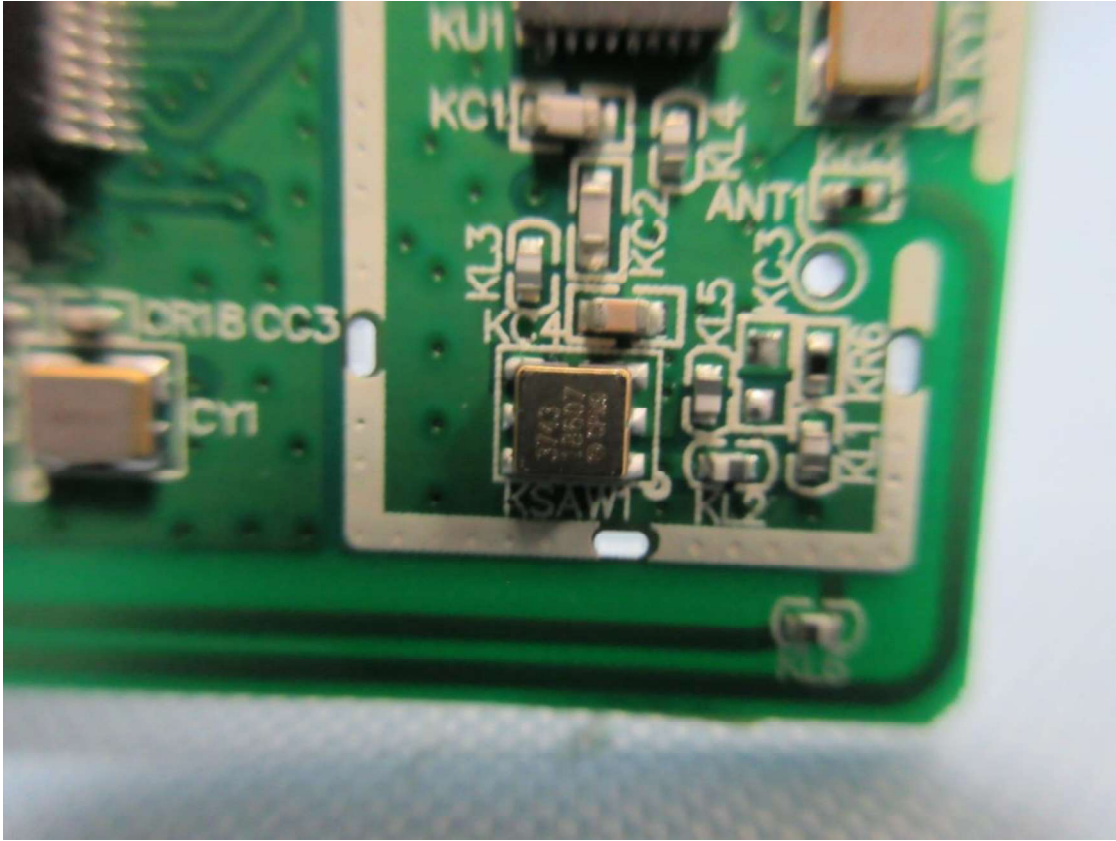

Product: SMART KEY SYSTEM Host

Type Identification: S100371700T1

CN2195TF (P15C-125k) 001
CN21CWRV (EN300330-125k) 001
CN21CWRV (EN300220-433M) 001

Product: SMART KEY SYSTEM Host

Type Identification: S100371700T1

CN2195TF (P15C-125k) 001
CN21CWRV (EN300330-125k) 001
CN21CWRV (EN300220-433M) 001

Product: SMART KEY SYSTEM Host

Type Identification: S100371700T1

CN2195TF (P15C-125k) 001
CN21CWRV (EN300330-125k) 001
CN21CWRV (EN300220-433M) 001