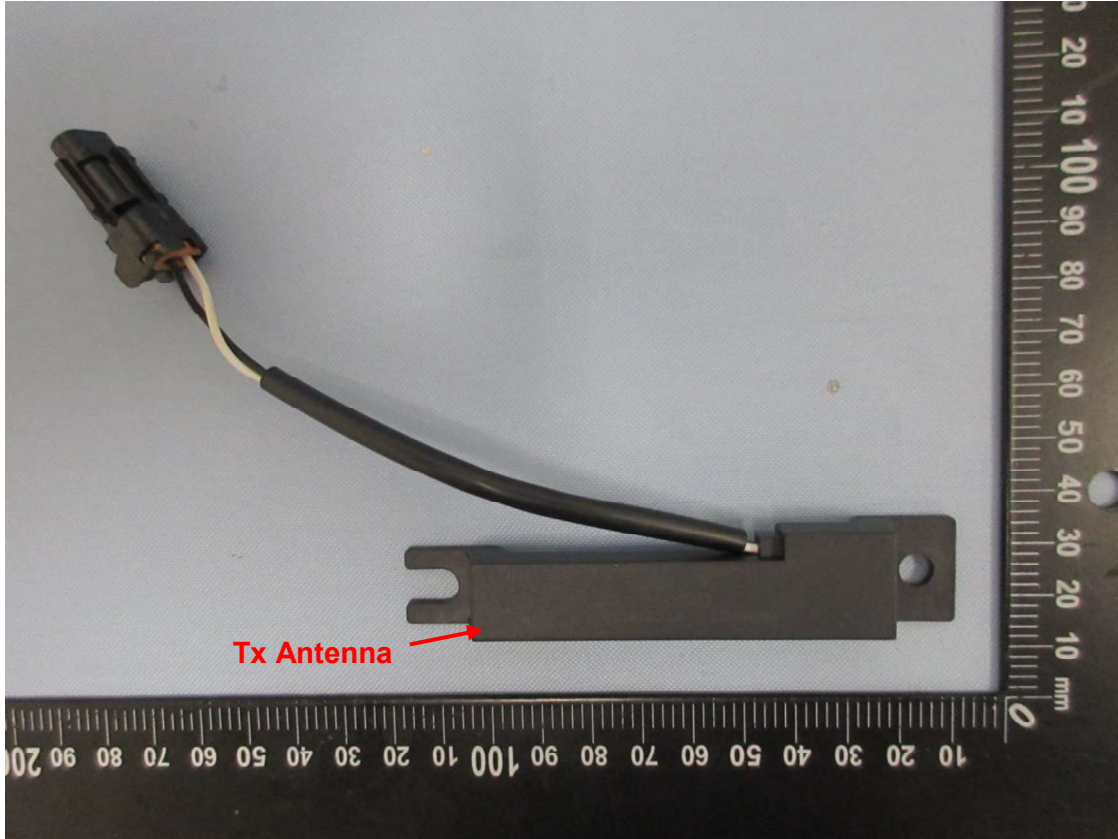

Product: SMART KEY SYSTEM Host

Type Identification: S100371700T1