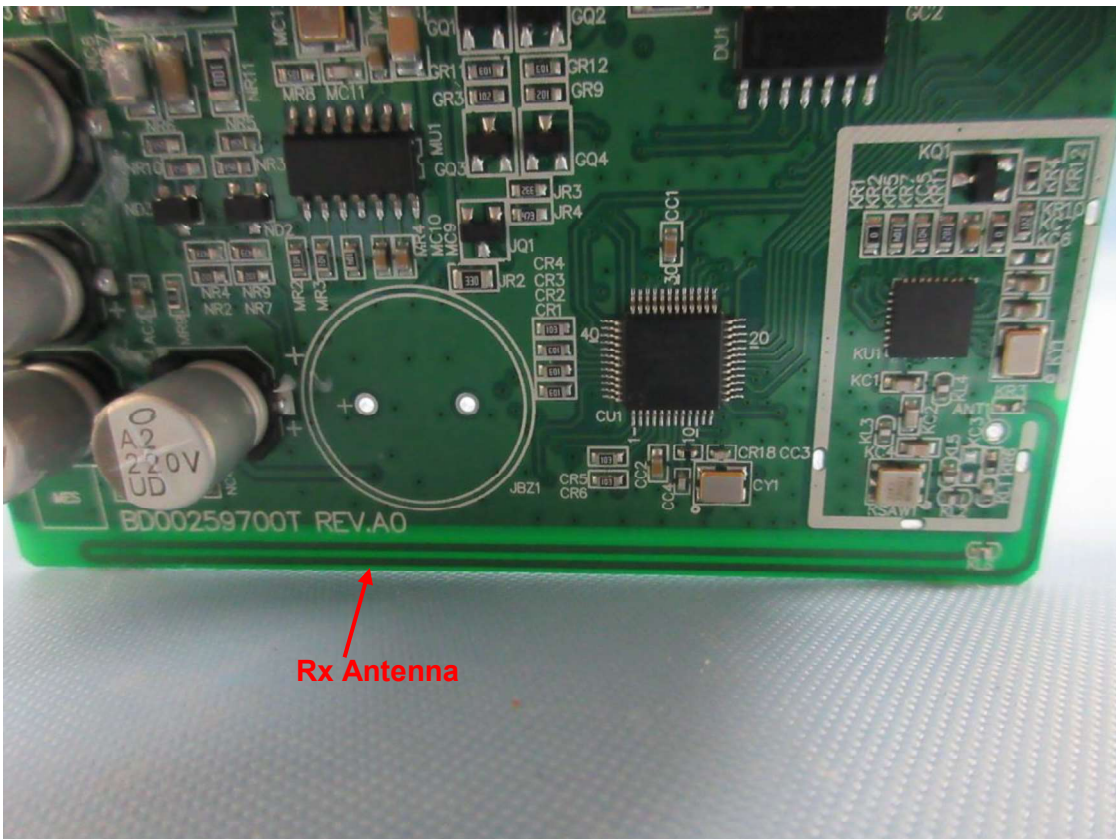

CN2195TF (P15C-125k) 001
CN21CWRV (EN300330-125k) 001
CN21CWRV (EN300220-433M) 001

Product: SMART KEY SYSTEM Host
Type Identification: S100371700T1