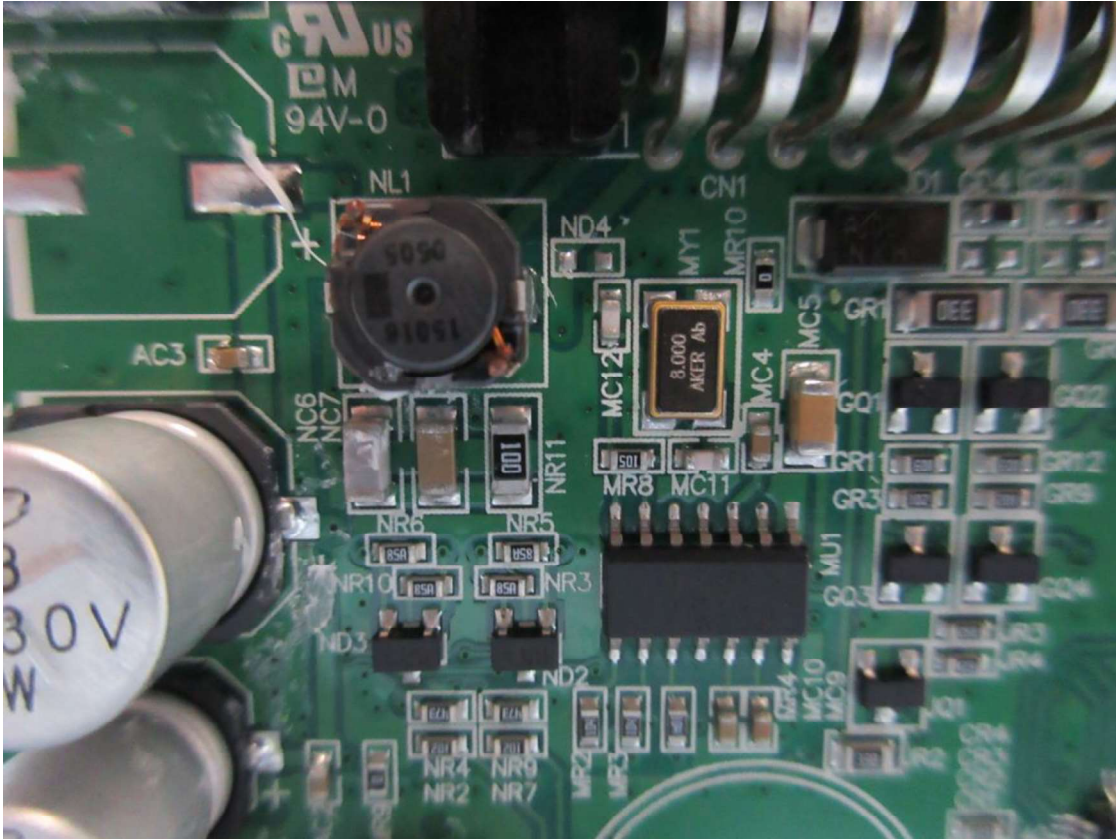

CN2195TF (P15C-125k) 001
CN21CWRV (EN300330-125k) 001
CN21CWRV (EN300220-433M) 001

Product: SMART KEY SYSTEM Host
Type Identification: S100371700T1