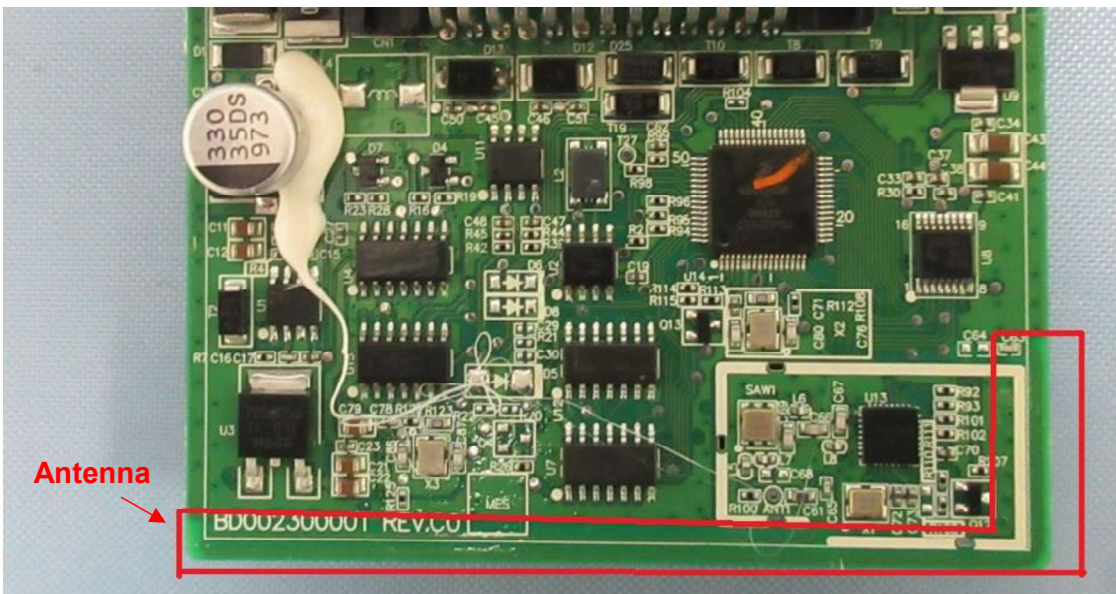

Product: SMART KEY SYSTEM Host

Type Identification: S100334400T

Product: SMART KEY SYSTEM Host

Type Identification: S100334400T

Product: SMART KEY SYSTEM Host

Type Identification: S100334400T

Product: SMART KEY SYSTEM Host

Type Identification: S100334400T

Product: SMART KEY SYSTEM Host

Type Identification: S100334400T