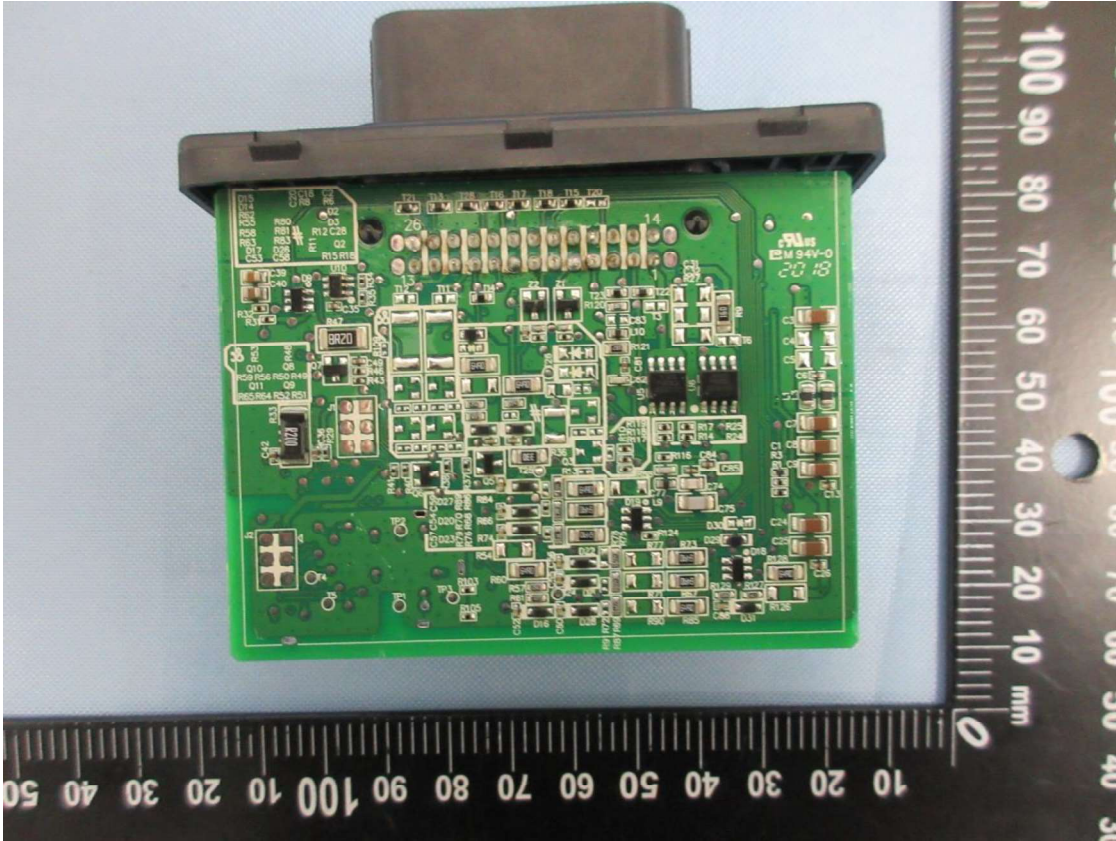

Product: SMART KEY SYSTEM Host

Type Identification: S100334400T

Product: SMART KEY SYSTEM Host

Type Identification: S100334400T

Product: SMART KEY SYSTEM Host

Type Identification: S100334400T

Product: SMART KEY SYSTEM Host

Type Identification: S100334400T

Product: SMART KEY SYSTEM Host

Type Identification: S100334400T