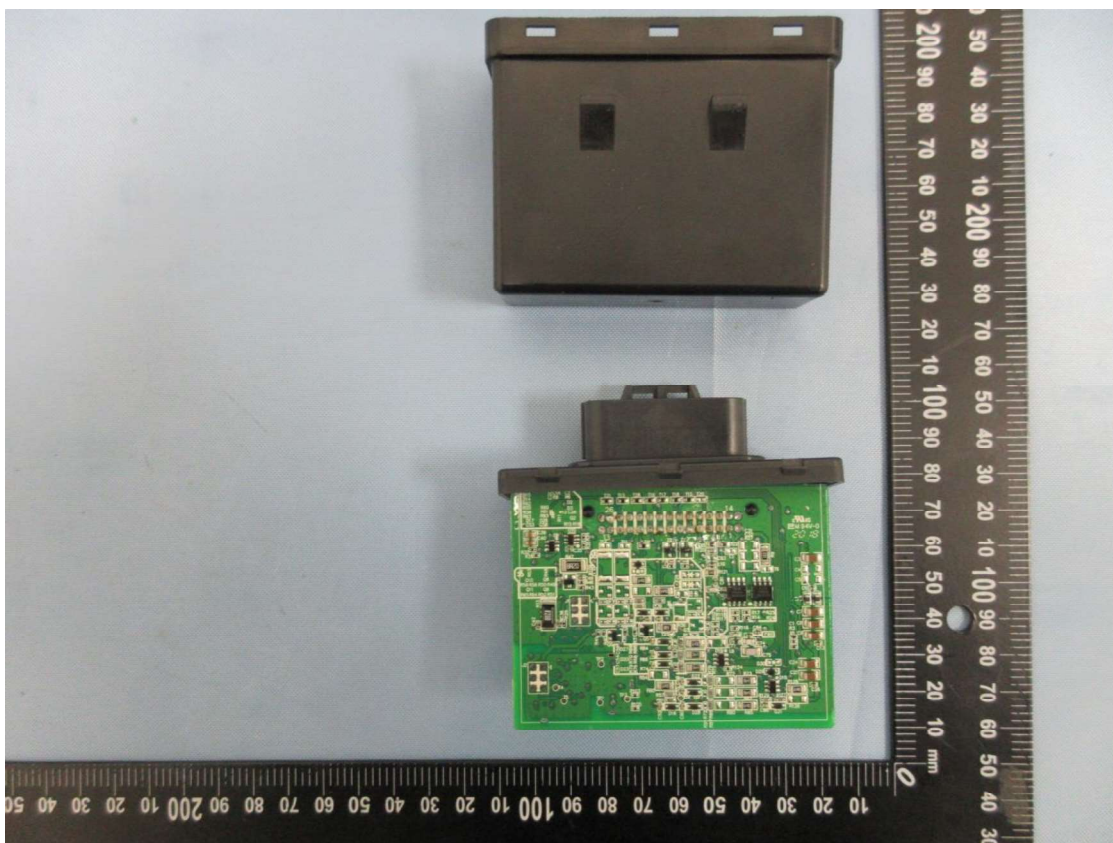

Product: SMART KEY SYSTEM Host

Type Identification: S100334400T

Product: SMART KEY SYSTEM Host

Type Identification: S100334400T

Product: SMART KEY SYSTEM Host

Type Identification: S100334400T

Product: SMART KEY SYSTEM Host

Type Identification: S100334400T

Product: SMART KEY SYSTEM Host

Type Identification: S100334400T