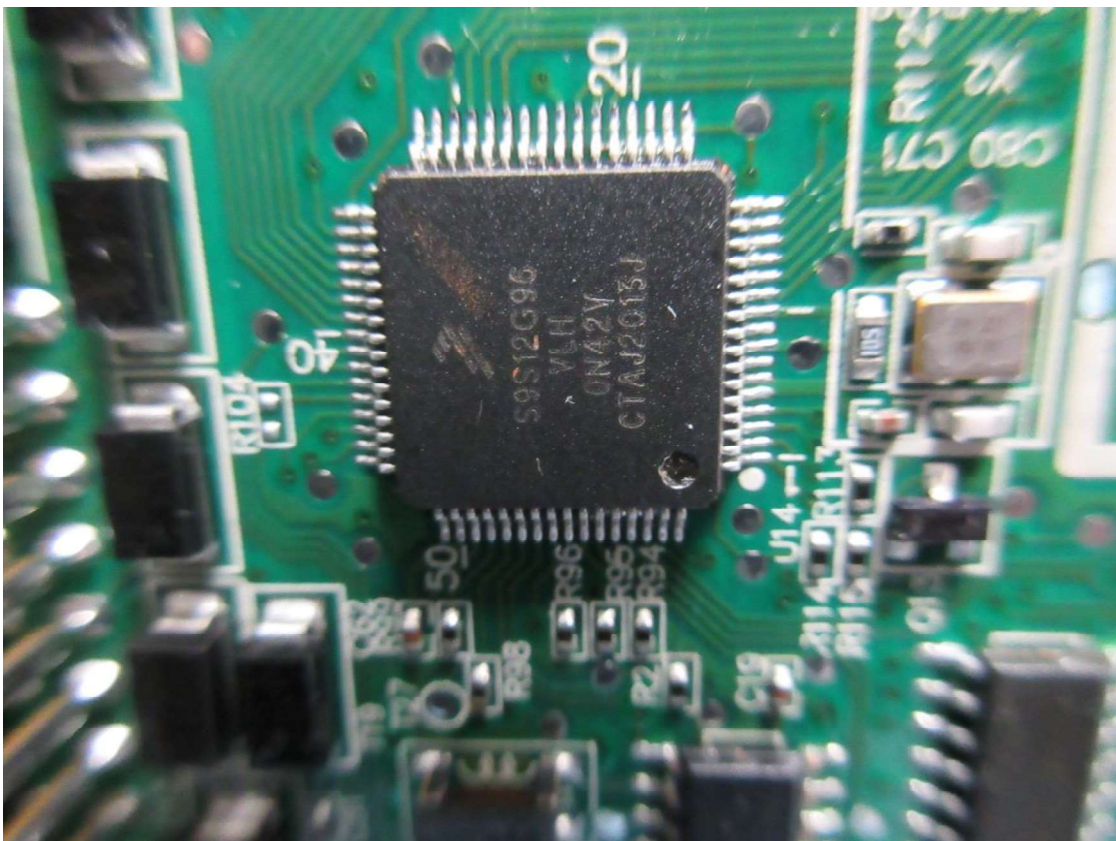

Product: SMART KEY SYSTEM Host

Type Identification: S100334400T

Product: SMART KEY SYSTEM Host

Type Identification: S100334400T

Product: SMART KEY SYSTEM Host

Type Identification: S100334400T

Product: SMART KEY SYSTEM Host

Type Identification: S100334400T

Product: SMART KEY SYSTEM Host

Type Identification: S100334400T