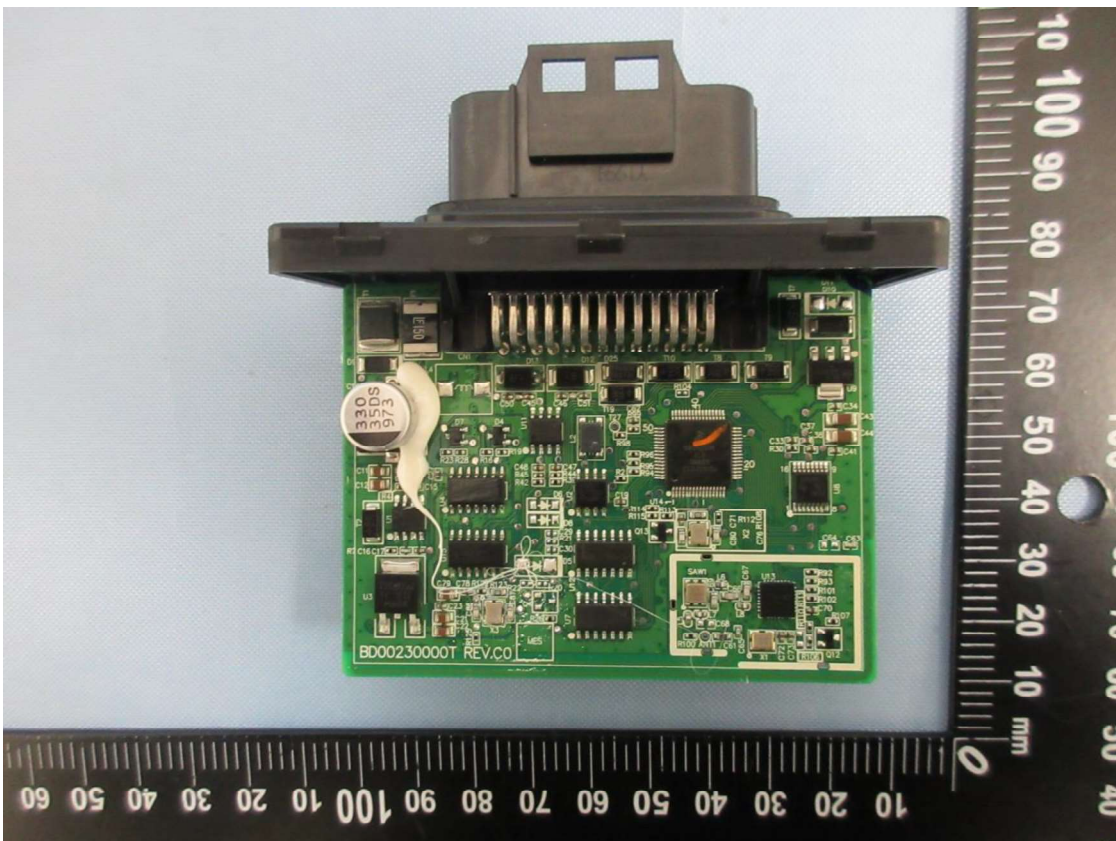

Product: SMART KEY SYSTEM Host

Type Identification: S100334400T

Product: SMART KEY SYSTEM Host

Type Identification: S100334400T

Product: SMART KEY SYSTEM Host

Type Identification: S100334400T

Product: SMART KEY SYSTEM Host

Type Identification: S100334400T

Product: SMART KEY SYSTEM Host

Type Identification: S100334400T