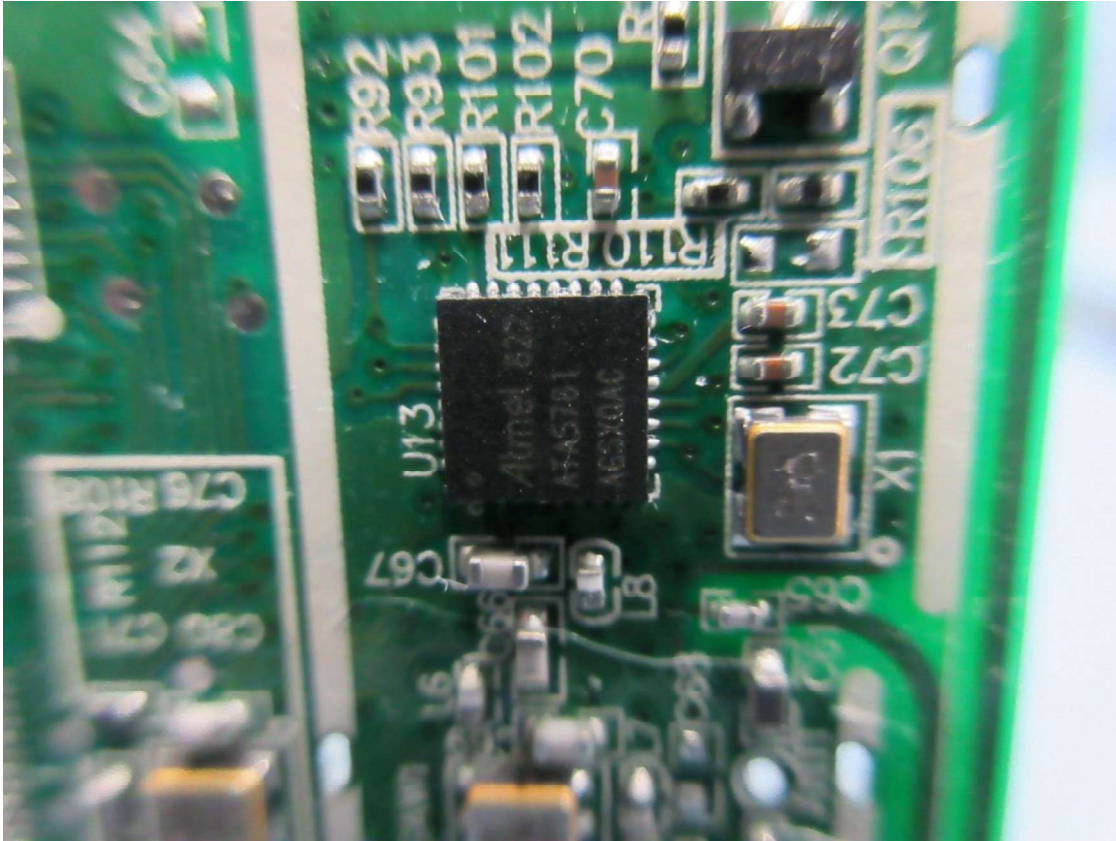

Product: SMART KEY SYSTEM Host

Type Identification: S100334400T

Product: SMART KEY SYSTEM Host

Type Identification: S100334400T

Product: SMART KEY SYSTEM Host

Type Identification: S100334400T

Product: SMART KEY SYSTEM Host

Type Identification: S100334400T

Product: SMART KEY SYSTEM Host

Type Identification: S100334400T