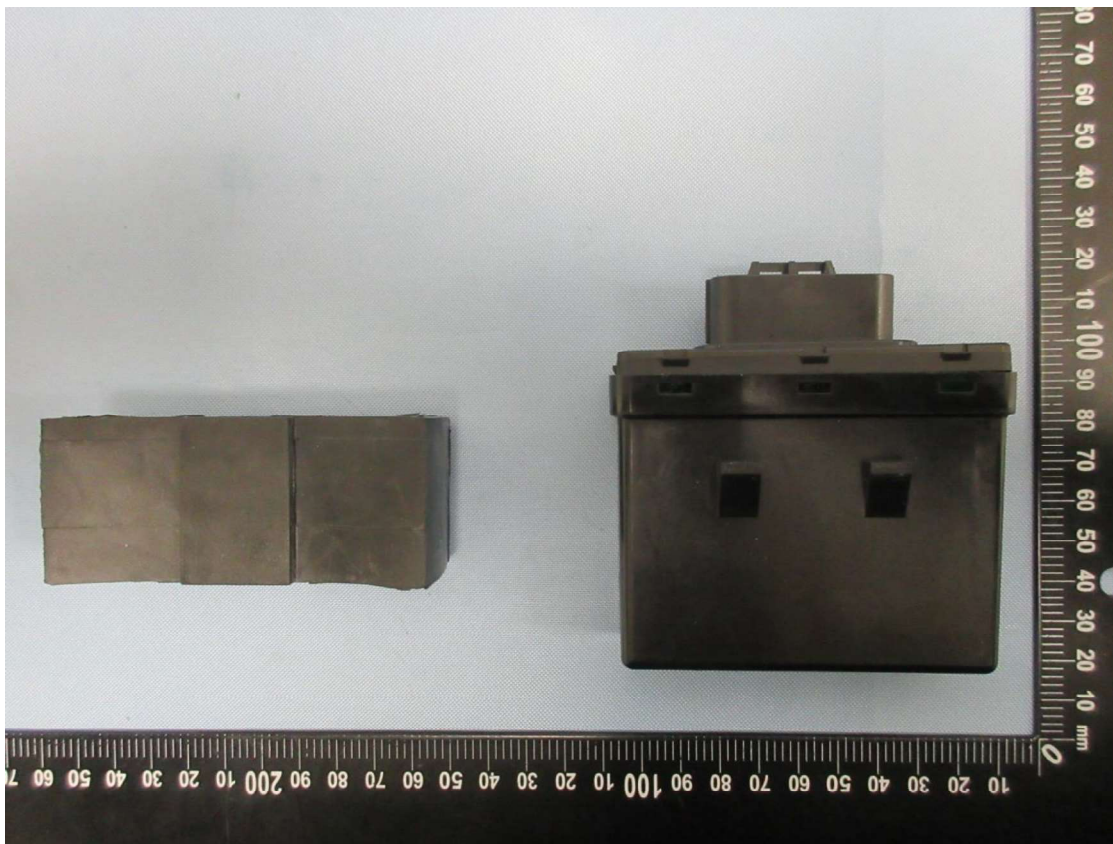

Product: SMART KEY SYSTEM Host

Type Identification: S100334400T

Product: SMART KEY SYSTEM Host

Type Identification: S100334400T

Product: SMART KEY SYSTEM Host

Type Identification: S100334400T

Product: SMART KEY SYSTEM Host

Type Identification: S100334400T

Product: SMART KEY SYSTEM Host

Type Identification: S100334400T