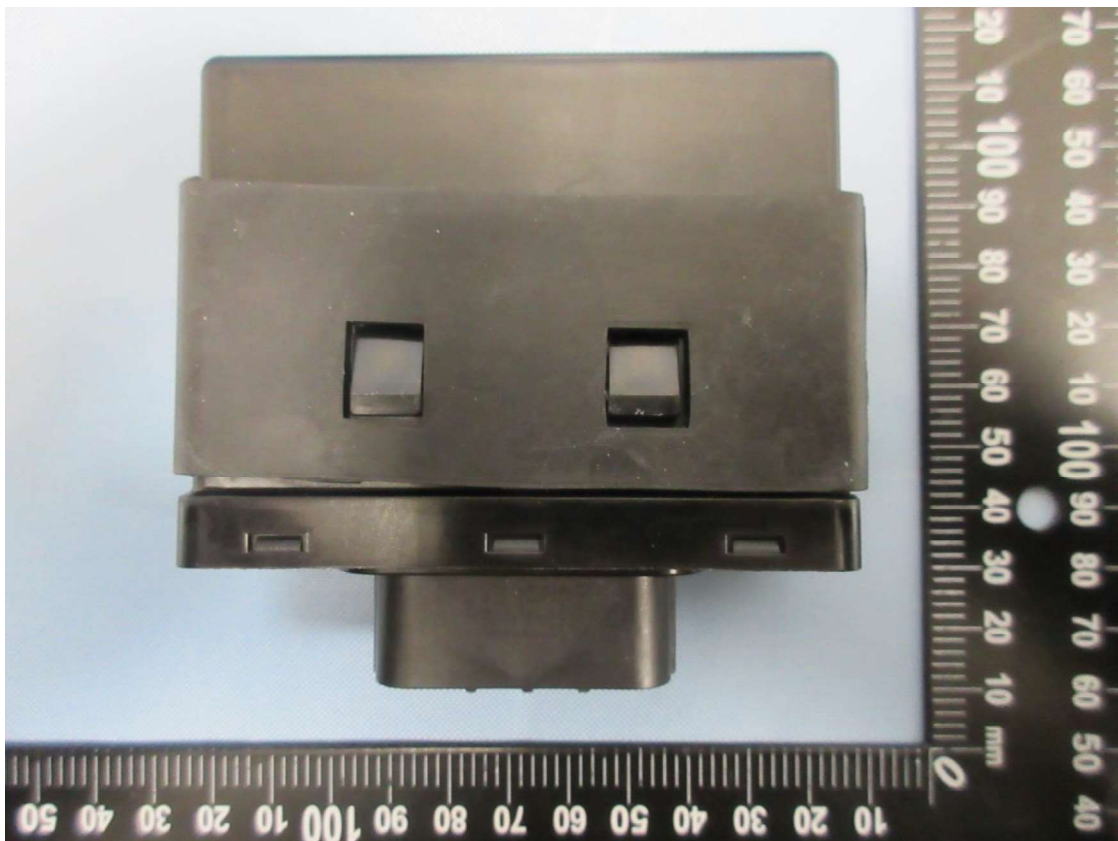

Product: SMART KEY SYSTEM Host

Type Identification: S100334400T

Product: SMART KEY SYSTEM Host

Type Identification: S100334400T

Product: SMART KEY SYSTEM Host

Type Identification: S100334400T