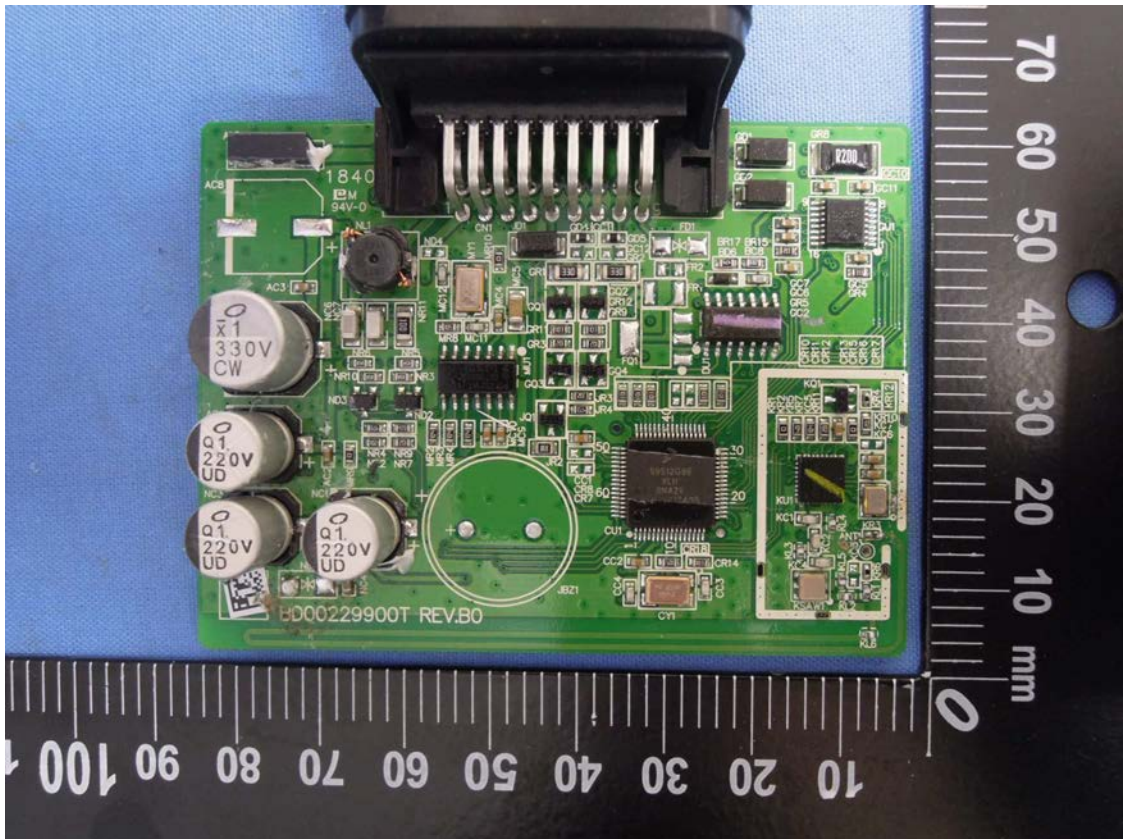

Product:

2Wheel Smart Keyless Main System_AGE2(KYMCO)

Type Identification:

S100324800T

Product:

2Wheel Smart Keyless Main System_AGE2(KYMCO)

Type Identification:

S100324800T