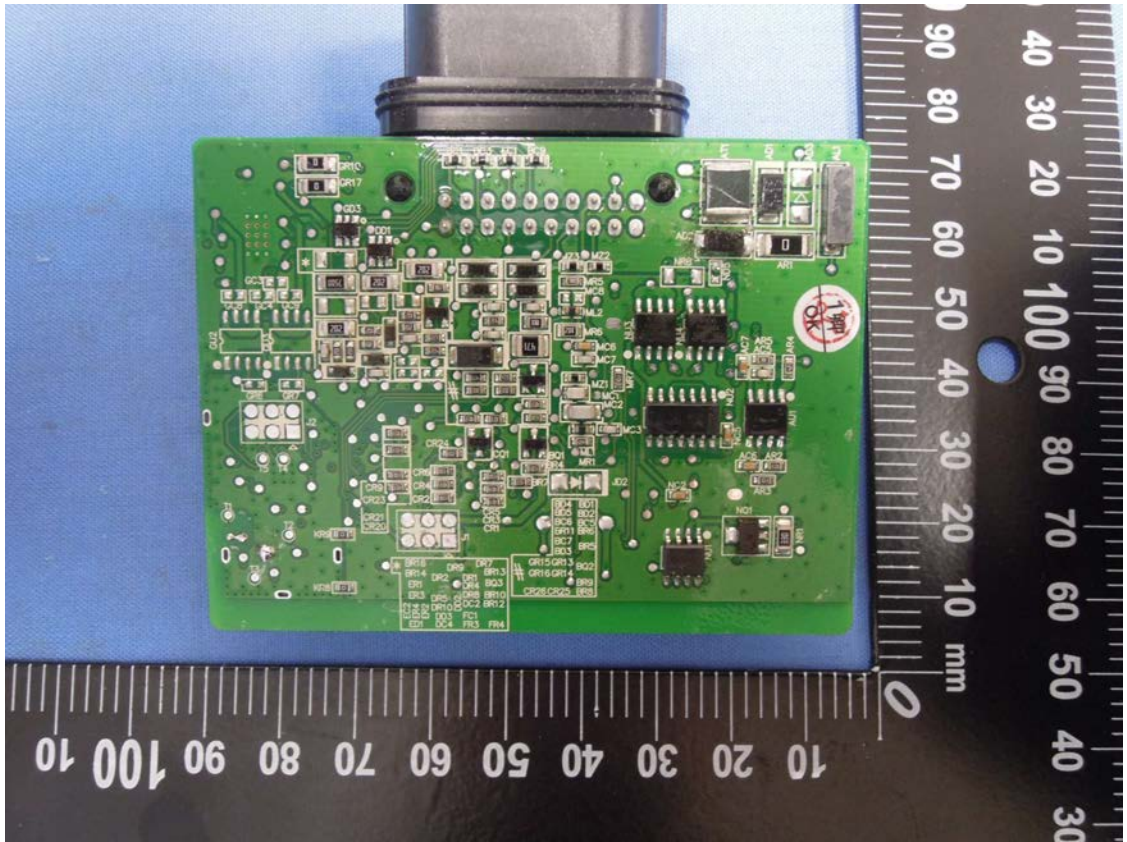

Product:

2Wheel Smart Keyless Main System_AGE2(KYMCO)

Type Identification:

S100324800T

Product:

2Wheel Smart Keyless Main System_AGE2(KYMCO)

Type Identification:

S100324800T