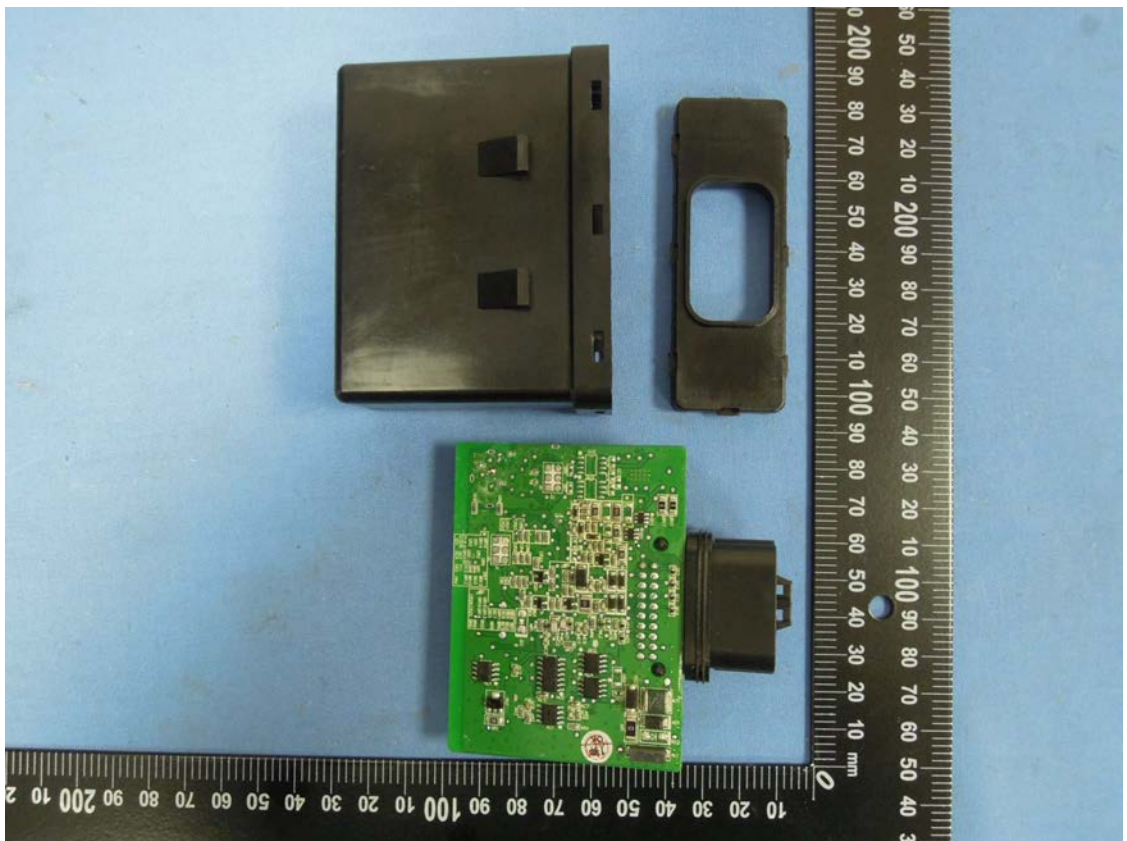

Product:

2Wheel Smart Keyless Main System_AGE2(KYMCO)

Type Identification:

S100324800T

Product:

2Wheel Smart Keyless Main System_AGE2(KYMCO)

Type Identification:

S100324800T