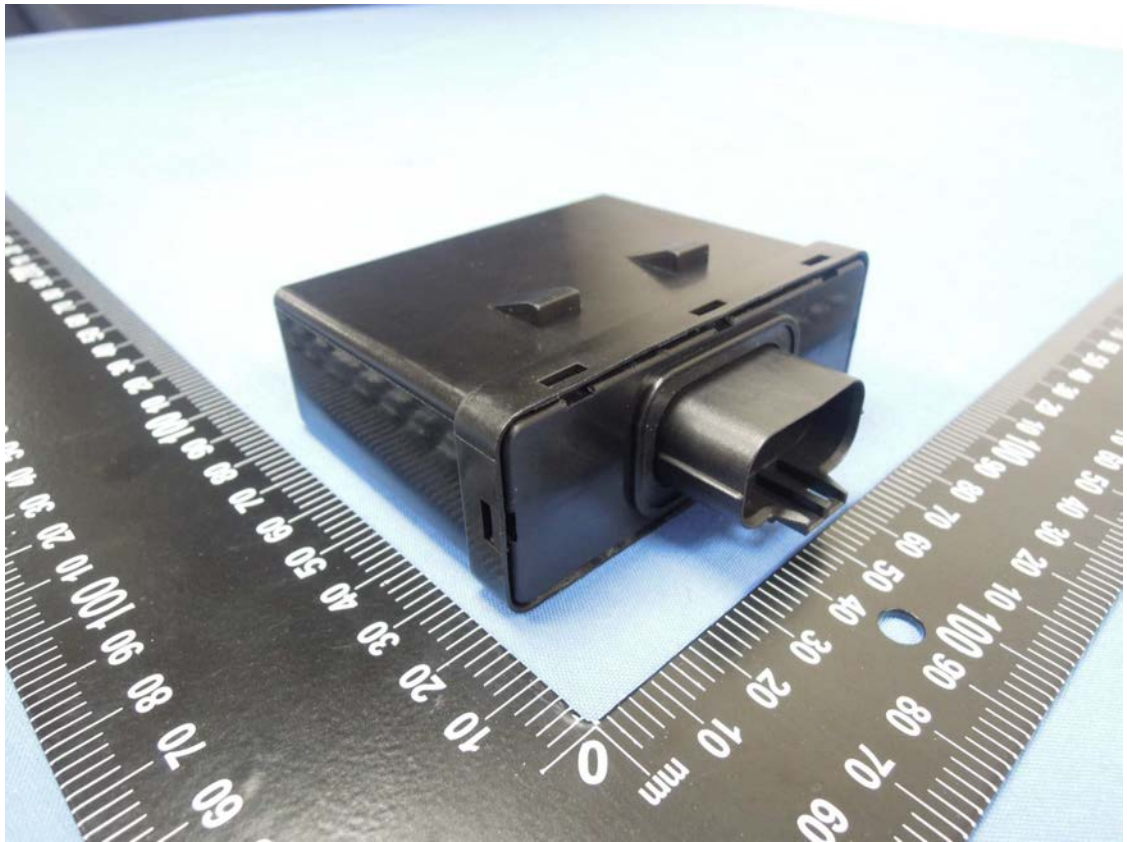

Product:

2Wheel Smart Keyless Main System\_AGE2(KYMCO)

Type Identification:

S100324800T

Product:

2Wheel Smart Keyless Main System\_AGE2(KYMCO)

Type Identification:

S100324800T