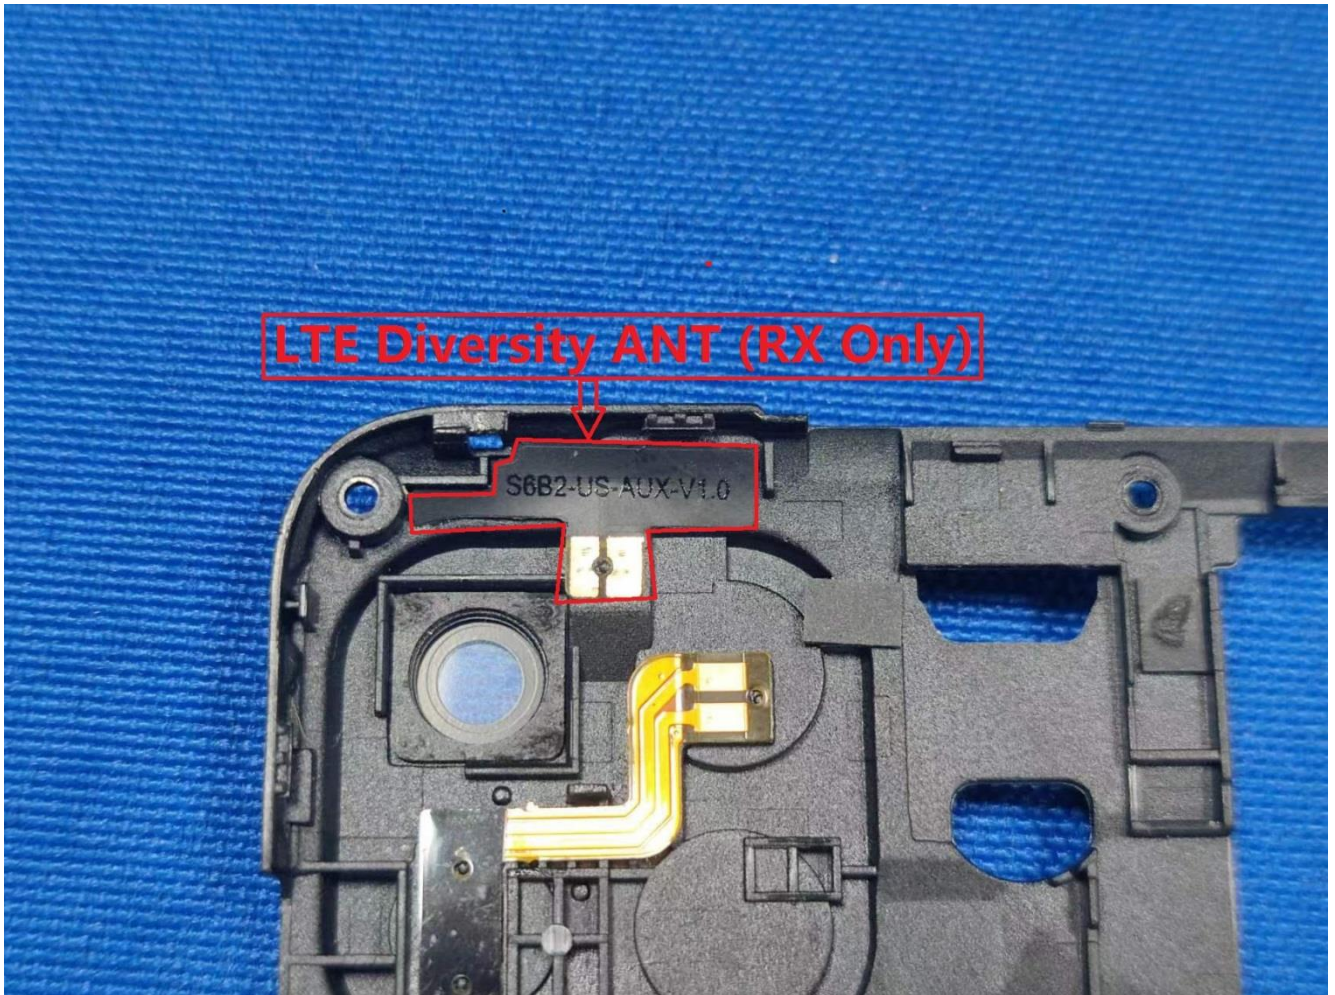

EUT Photos (Model: Elite N55Max)

EUT Antenna Locations

### SAR Test Setup Photos

#### Head

Right Cheek

Right Tilted

Left Cheek

Left Tilted

#### Body

Front side (10mm)

Back side(10mm)

Left side(10mm)

Right side(10mm)

Top side(10mm)

Bottom side(10mm)