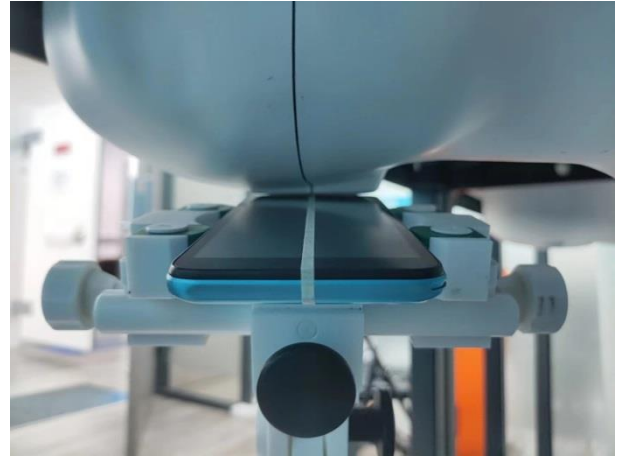

Right Tilted