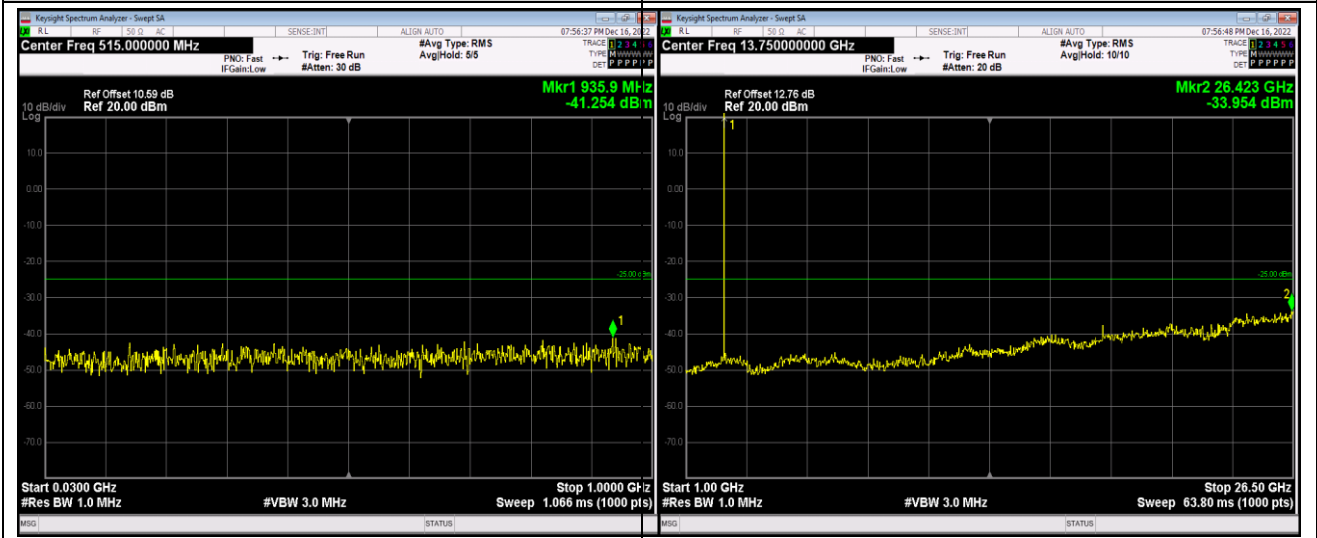

Band41-5MHz-QPSK-40740-1RB#0-Range1:30~1000MHz

Band41-5MHz-QPSK-40740-1RB#0-Range2:1000~26500MHz