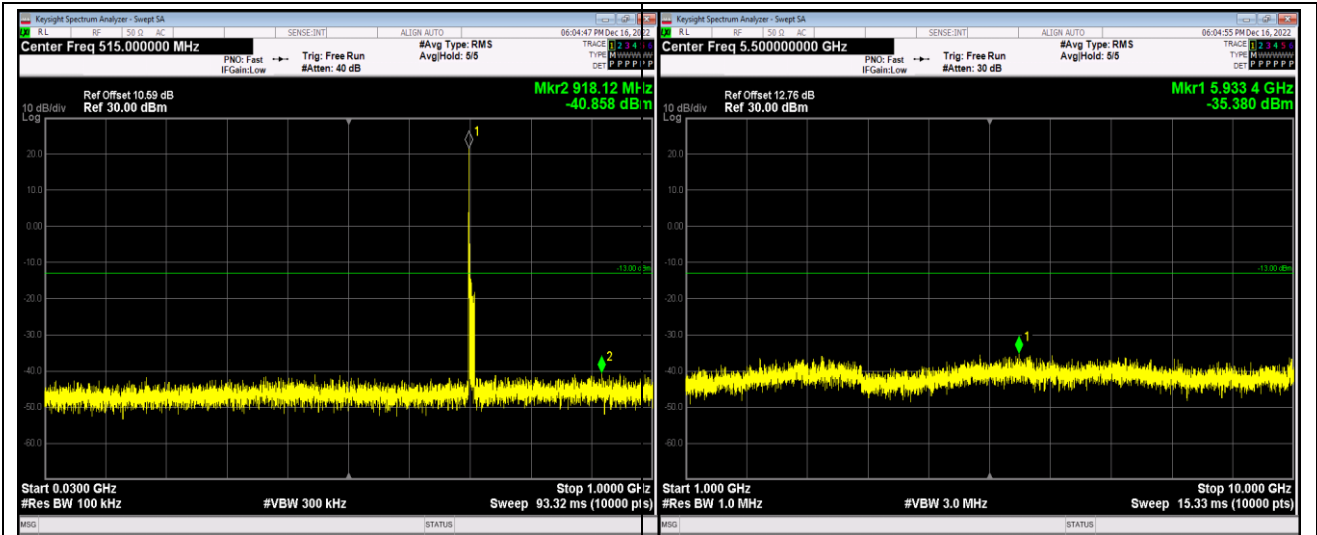

Band17-5MHz-QPSK-23825-1RB#0-Range1:30~1000MHz

Band17-5MHz-QPSK-23825-1RB#0-Range2:1000~10000MHz

Band17-5MHz-16QAM-23755-1RB#0-Range1:30~1000MHz

Band17-5MHz-16QAM-23755-1RB#0-Range2:1000~10000MHz

Band41-5MHz-QPSK-40265-1RB#0-Range1:30~1000MHz