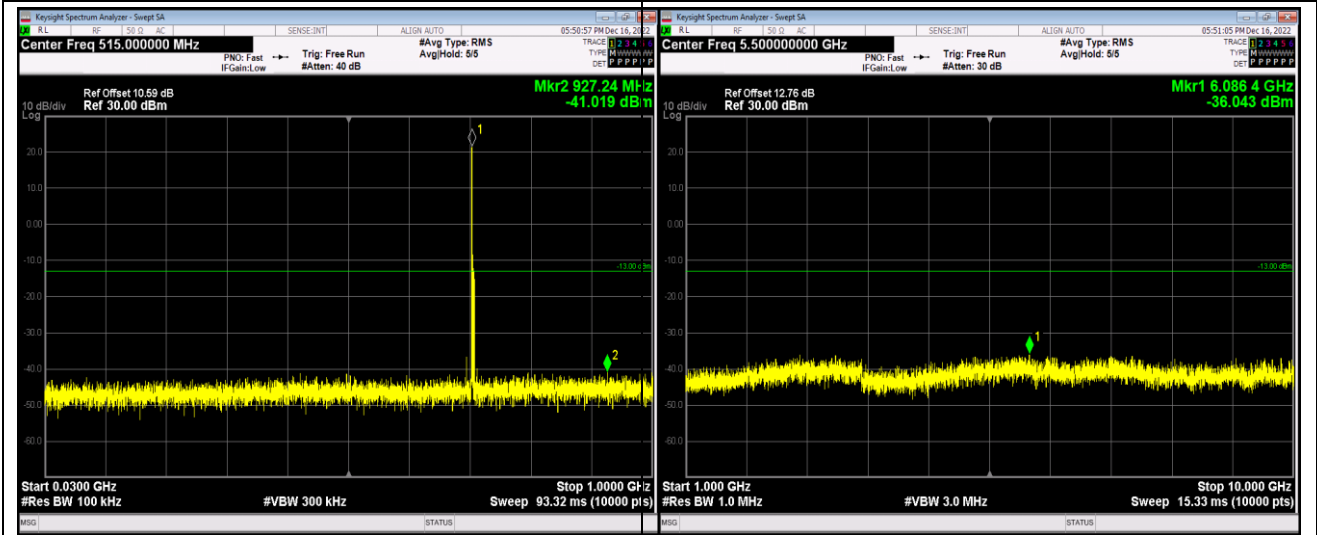

Band17-5MHz-QPSK-23825-1RB#0-Range1:30~1000MHz

Band17-5MHz-16QAM-23755-1RB#0-Range2:1000~10000MHz

Band17-5MHz-QPSK-23825-1RB#0-Range2:1000~10000MHz

Band17-5MHz-16QAM-23755-1RB#0-Range1:30~1000MHz