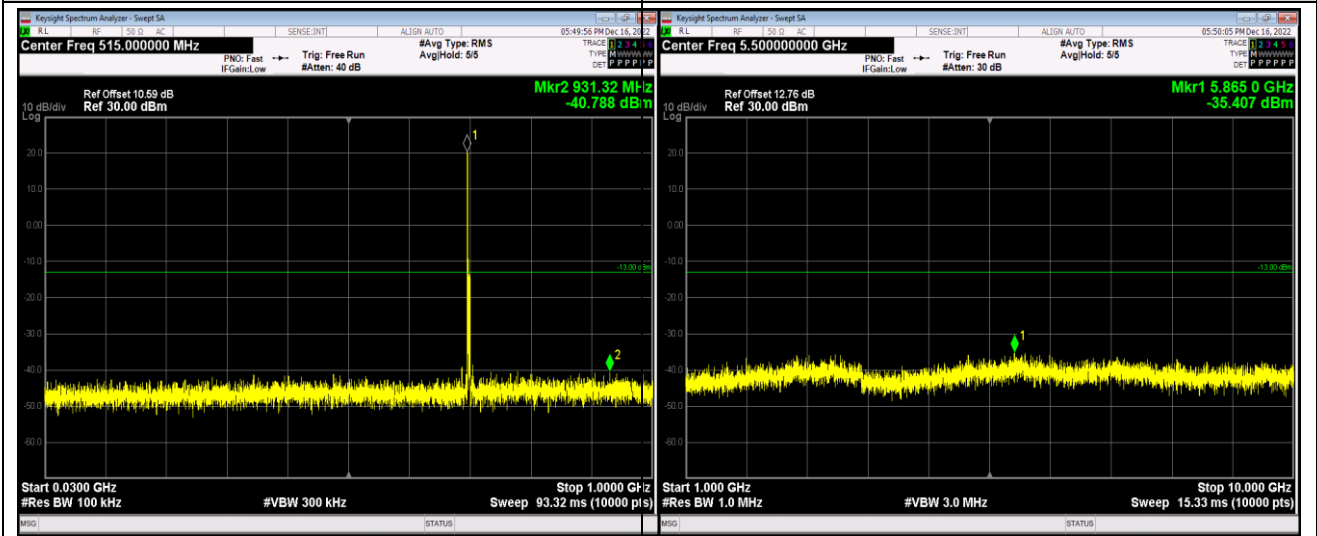

Band17-5MHz-16QAM-23755-1RB#0-Range1:30~1000MHz

Band17-5MHz-16QAM-23755-1RB#0-Range2:1000~10000MHz