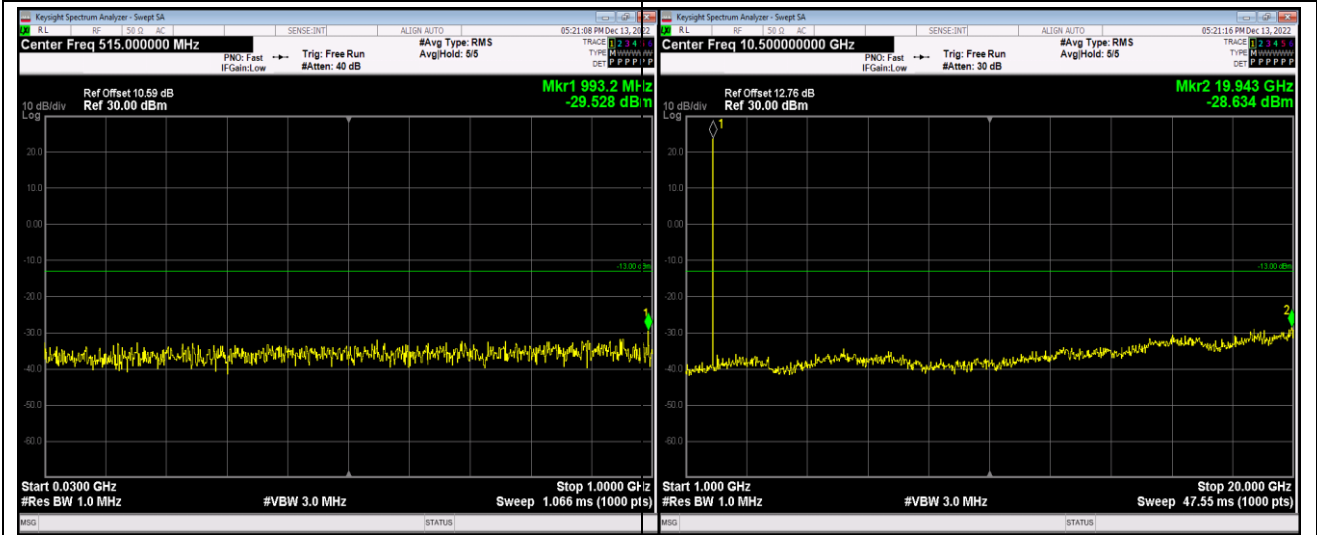

Remark: All bandwidth and all modulation had been tested, but only the worst case data displayed in this report.

Test Graphs

Band2-1.4MHz-16QAM-18607-1RB#0-Range1:30~1000MHz

Band2-1.4MHz-16QAM-18607-1RB#0-Range2:1000~20000MHz