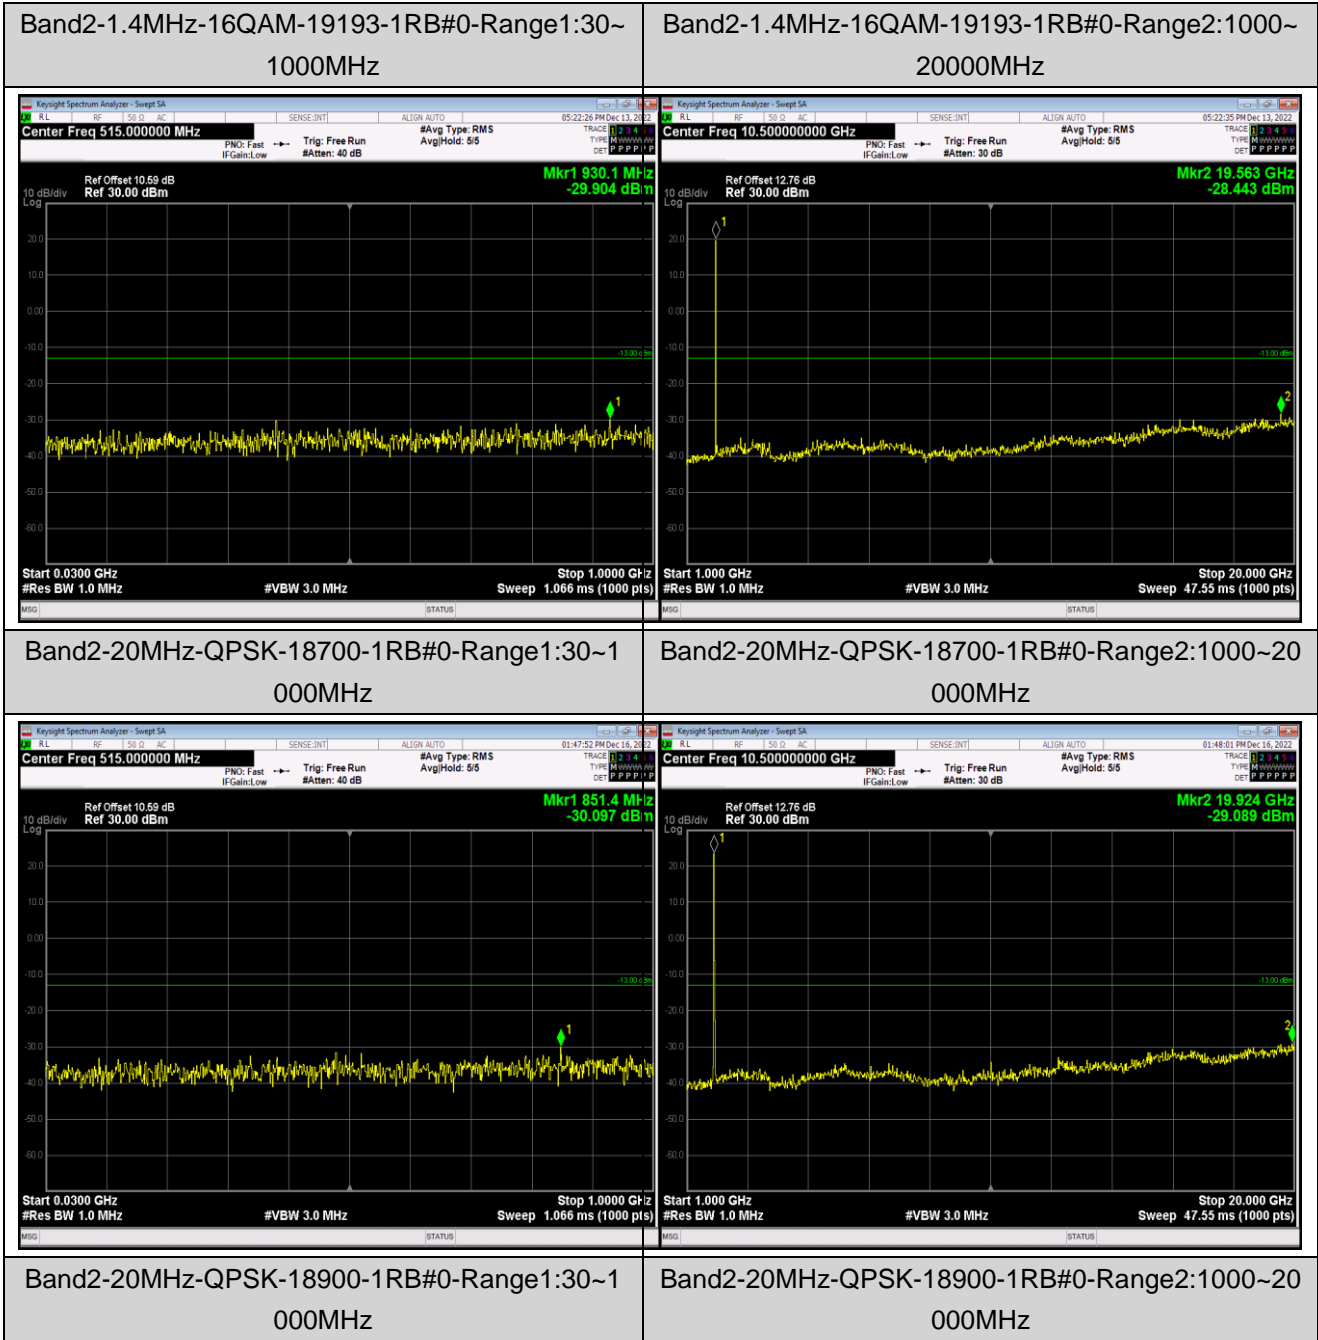

Band71	20MHz	16QAM	133222	1RB#0	Range1:30~1000MHz	-40.1	PASS
Band71	20MHz	16QAM	133222	1RB#0	Range2:1000~10000MHz	-33.73	PASS
Band71	20MHz	16QAM	133322	1RB#0	Range1:30~1000MHz	-39.21	PASS
Band71	20MHz	16QAM	133322	1RB#0	Range2:1000~10000MHz	-34.6	PASS
Band71	20MHz	16QAM	133372	1RB#0	Range1:30~1000MHz	-40.37	PASS
Band71	20MHz	16QAM	133372	1RB#0	Range2:1000~10000MHz	-35.35	PASS

Remark: All bandwidth and all modulation had been tested, but only the worst case data displayed in this report.

Test Graphs

Band2-1.4MHz-16QAM-18607-1RB#0-Range1:30~1000MHz

Band2-1.4MHz-16QAM-18607-1RB#0-Range2:1000~20000MHz

Band2-1.4MHz-16QAM-18900-1RB#0-Range1:30~1000MHz

Band2-1.4MHz-16QAM-18900-1RB#0-Range2:1000~20000MHz

Band2-20MHz-QPSK-19100-1RB#0-Range1:30~1000MHz

Band2-20MHz-QPSK-19100-1RB#0-Range2:1000~20000MHz

Band2-20MHz-16QAM-18700-1RB#0-Range1:30~1000MHz