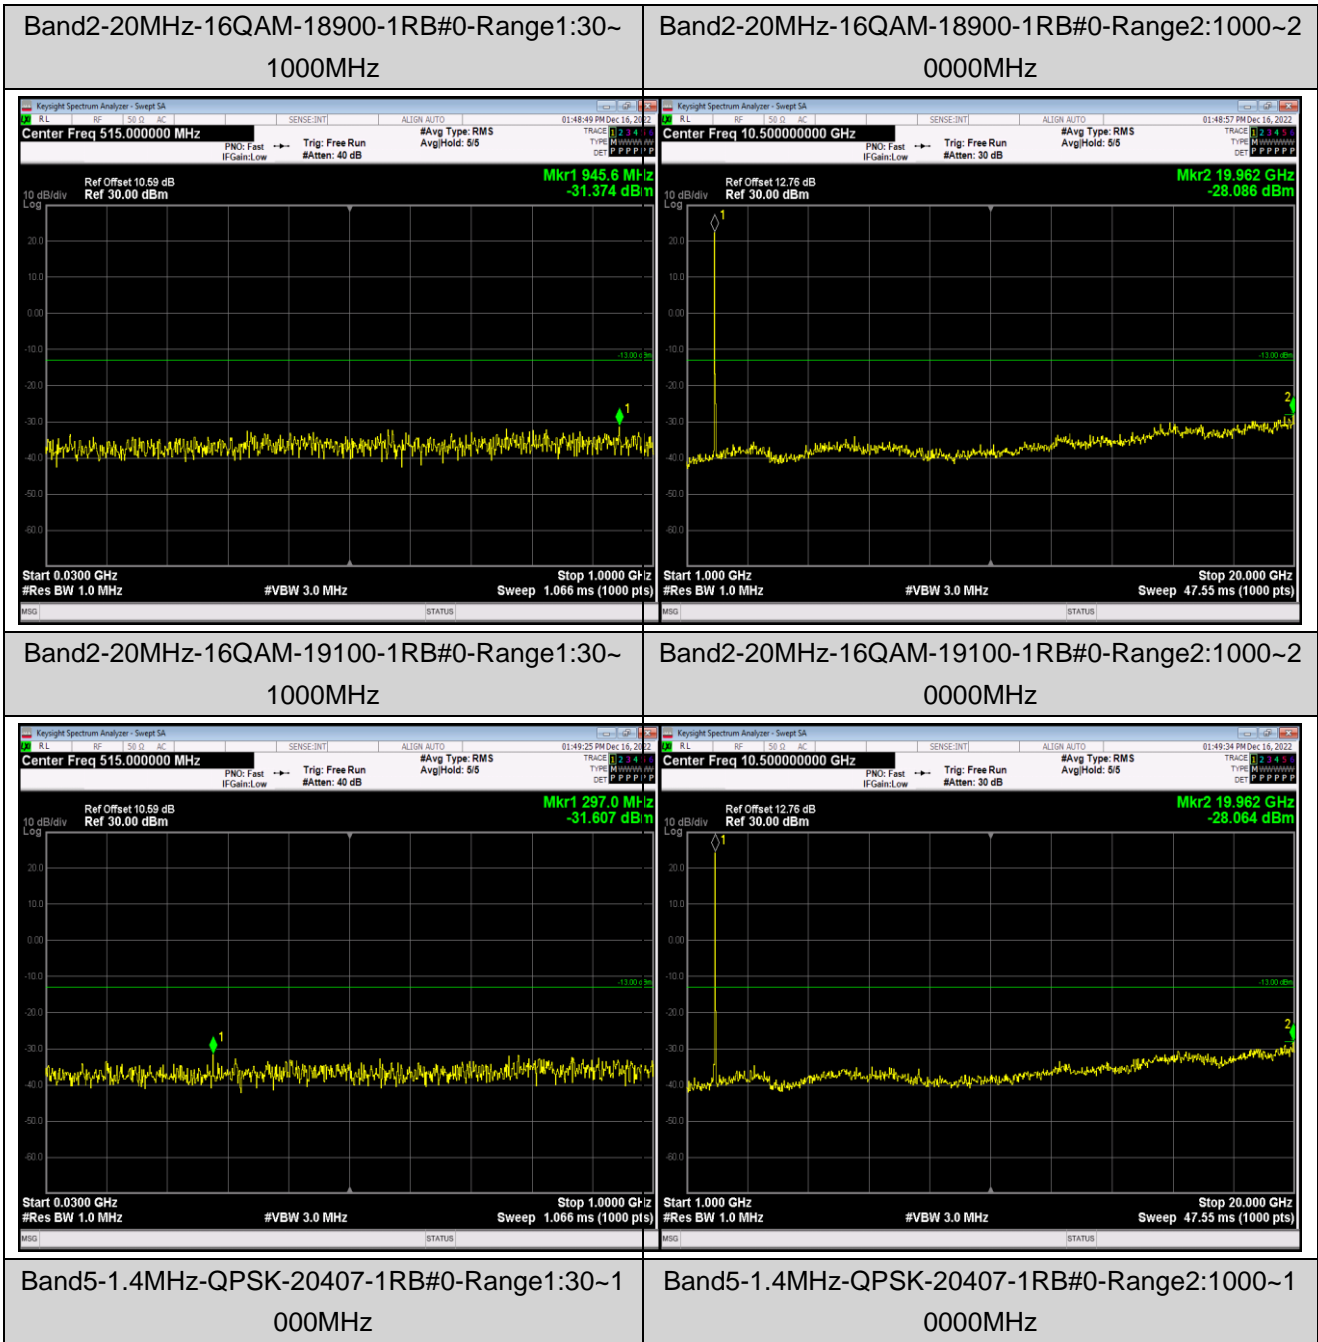

Remark: All bandwidth and all modulation had been tested, but only the worst case data displayed in this report.

Test Graphs

Band2-1.4MHz-16QAM-18607-1RB#0-Range1:30~1000MHz

Band2-1.4MHz-16QAM-18607-1RB#0-Range2:1000~20000MHz

Band2-1.4MHz-16QAM-18900-1RB#0-Range1:30~1000MHz

Band2-1.4MHz-16QAM-18900-1RB#0-Range2:1000~20000MHz

Band2-20MHz-QPSK-19100-1RB#0-Range1:30~1000MHz

Band2-20MHz-QPSK-19100-1RB#0-Range2:1000~20000MHz

Band2-20MHz-16QAM-18700-1RB#0-Range1:30~1000MHz

Band2-20MHz-16QAM-18700-1RB#0-Range2:1000~20000MHz

Band5-1.4MHz-QPSK-20525-1RB#0-Range1:30~1000MHz

Band5-1.4MHz-QPSK-20525-1RB#0-Range2:1000~10000MHz

Band5-1.4MHz-QPSK-20643-1RB#0-Range1:30~1000MHz

Band5-1.4MHz-QPSK-20643-1RB#0-Range2:1000~10000MHz