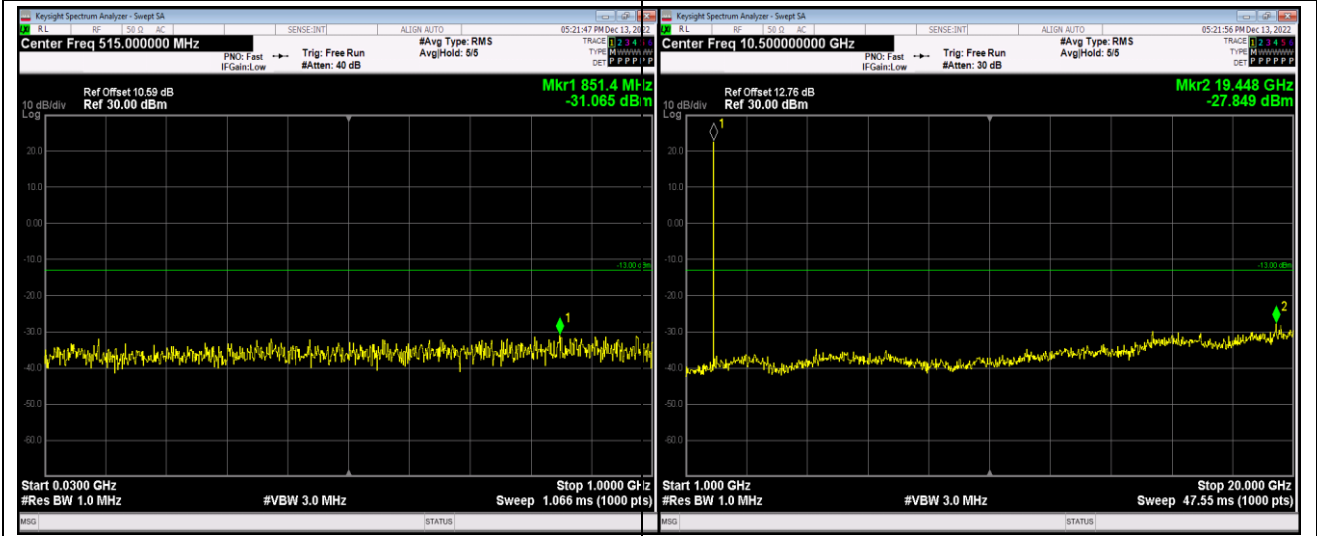

Band2-1.4MHz-16QAM-18900-1RB#0-Range1:30~1000MHz

Band2-1.4MHz-16QAM-18900-1RB#0-Range2:1000~20000MHz