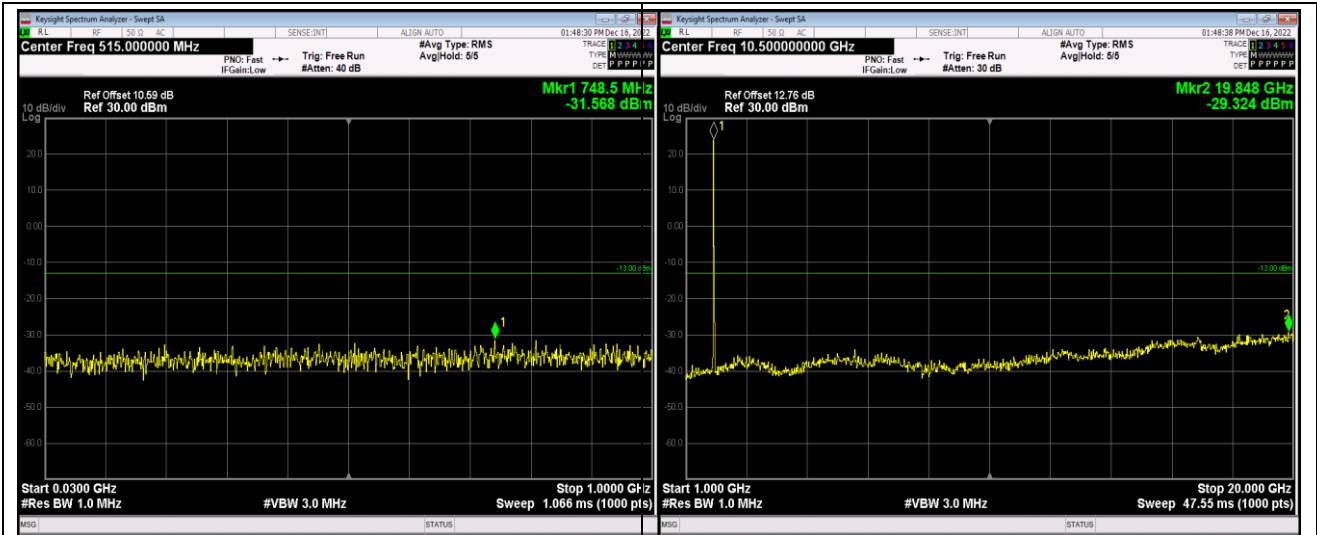

Band2-20MHz-QPSK-19100-1RB#0-Range2:1000~20000MHz

Band2-20MHz-QPSK-19100-1RB#0-Range1:30~1000MHz