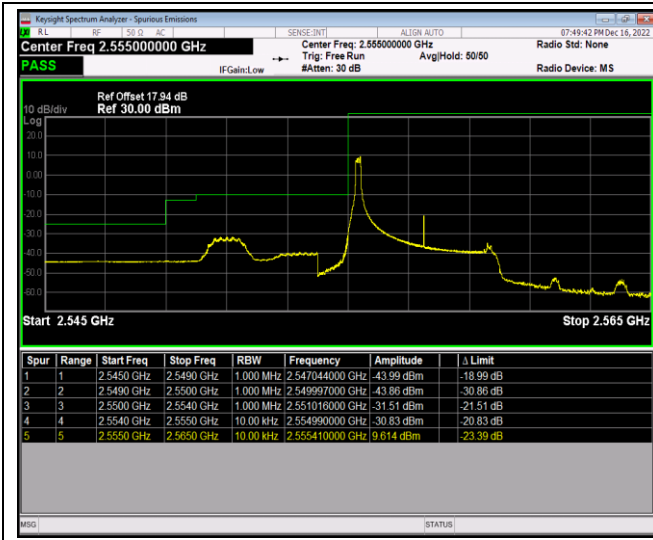

Band41-5MHz-QPSK-40265-1RB#0

Band41-5MHz-QPSK-40265-25RB#0