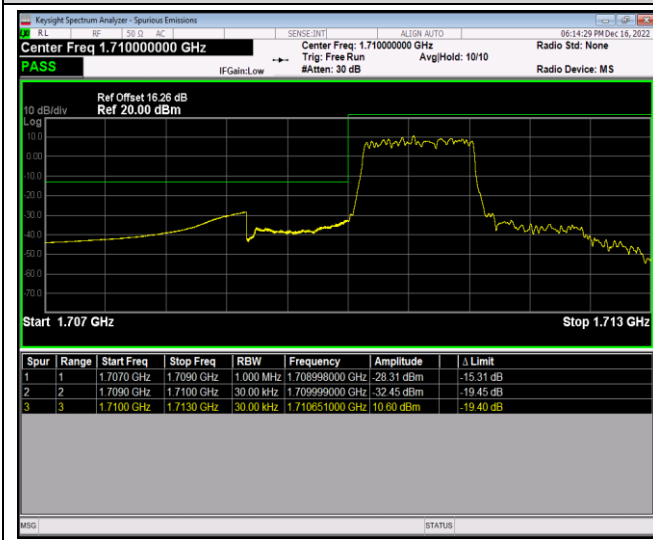

Band66-1.4MHz-QPSK-131979-6RB#0

Band66-1.4MHz-QPSK-132665-1RB#5