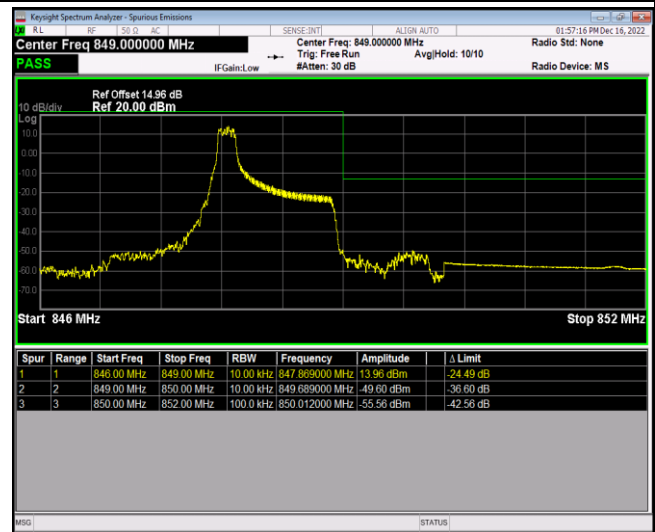

Band5-1.4MHz-QPSK-20643-1RB#0

Band5-1.4MHz-QPSK-20643-6RB#0