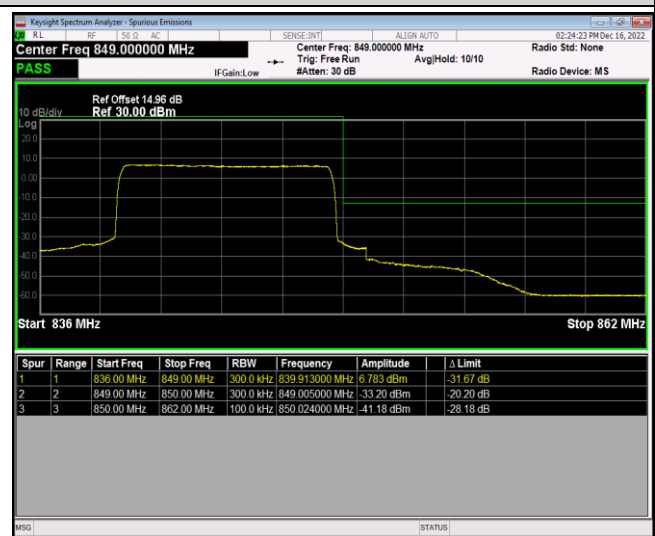

Band5-10MHz-QPSK-20600-50RB#0

Band5-10MHz-16QAM-20450-1RB#49