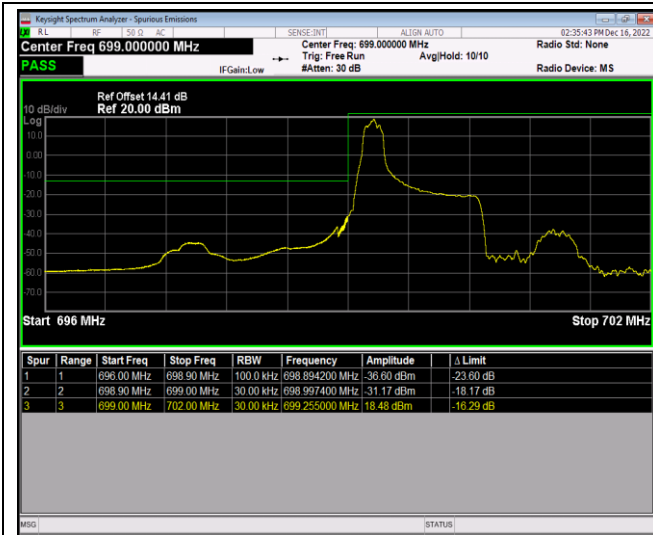

Band12-1.4MHz-QPSK-23017-1RB#0

Band12-1.4MHz-QPSK-23017-6RB#0