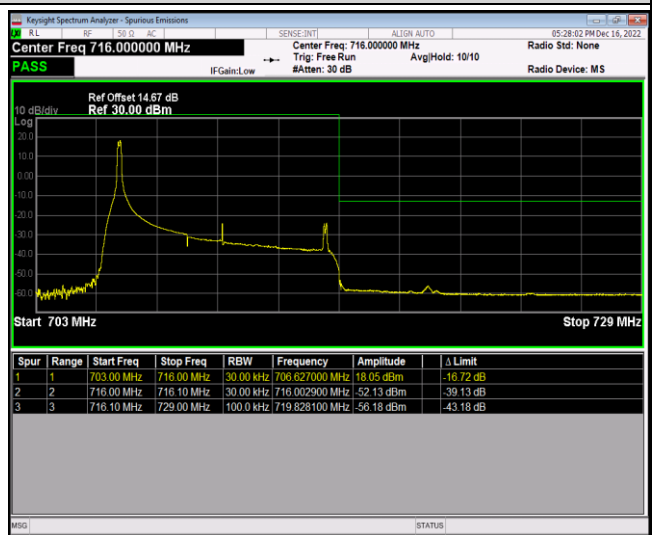

Band12-10MHz-QPSK-23130-1RB#0

Band12-10MHz-QPSK-23130-50RB#0