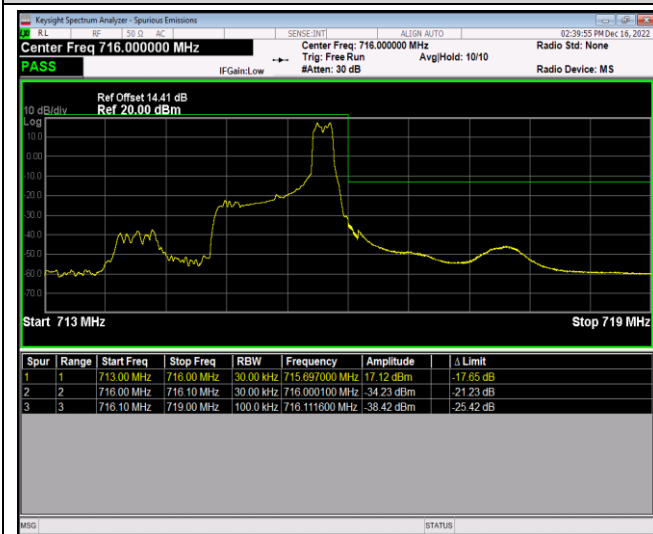

Band12-1.4MHz-16QAM-23017-6RB#0

Band12-1.4MHz-16QAM-23173-1RB#0

Band12-1.4MHz-16QAM-23173-1RB#5

Band12-1.4MHz-16QAM-23173-6RB#0

Band12-10MHz-QPSK-23060-1RB#0

Band12-10MHz-QPSK-23060-1RB#49

Band12-10MHz-QPSK-23060-50RB#0