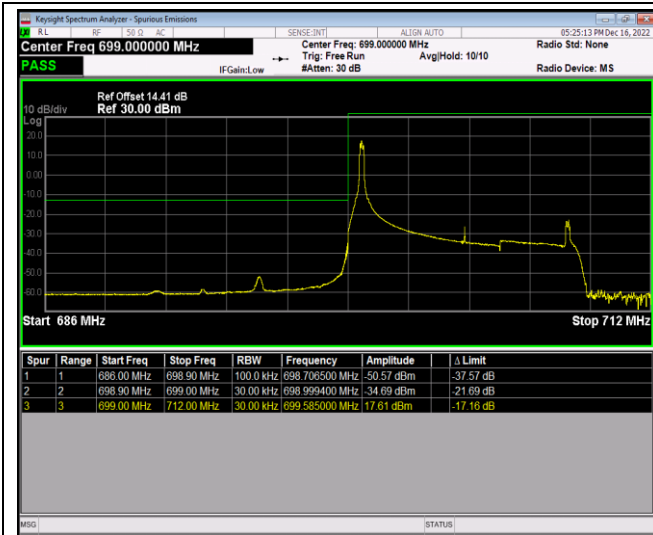

Band12-1.4MHz-16QAM-23017-6RB#0

Band12-1.4MHz-16QAM-23173-1RB#0

Band12-1.4MHz-16QAM-23173-1RB#5

Band12-1.4MHz-16QAM-23173-6RB#0

Band12-10MHz-QPSK-23060-1RB#0

Band12-10MHz-QPSK-23060-1RB#49

Band12-10MHz-QPSK-23060-50RB#0