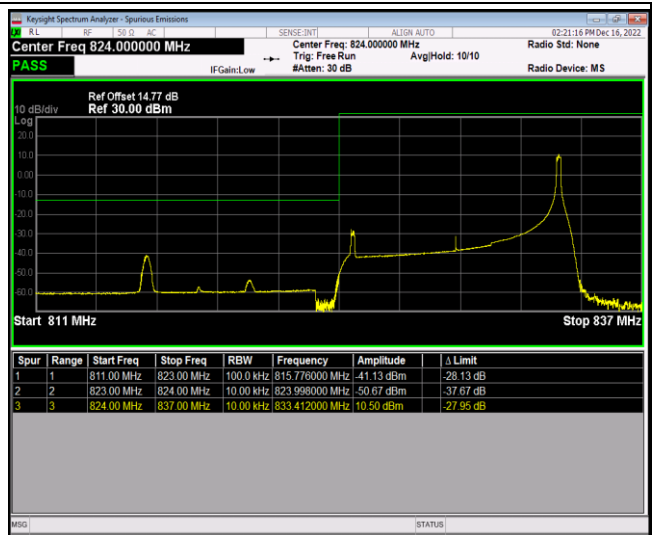

Band5-10MHz-16QAM-20450-1RB#49

Band5-10MHz-16QAM-20600-1RB#0