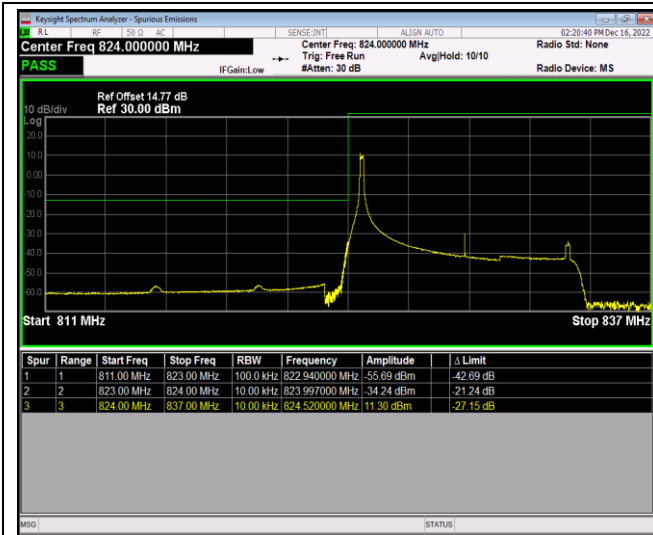

Band5-10MHz-16QAM-20450-1RB#0

Band5-10MHz-16QAM-20450-50RB#0