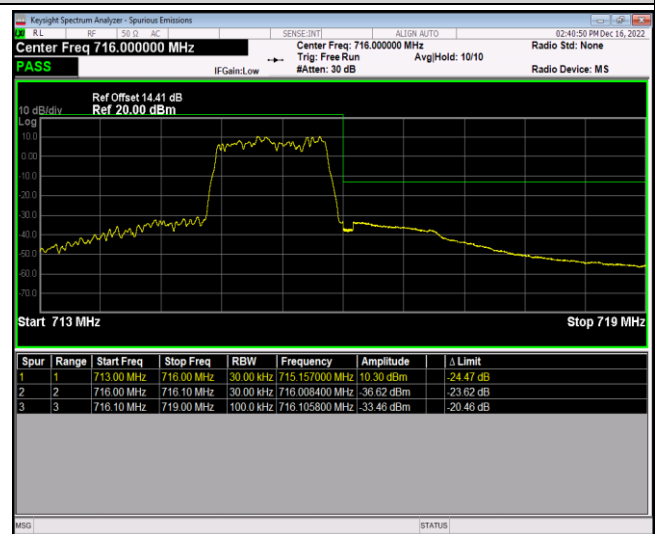

Band12-1.4MHz-16QAM-23017-6RB#0

Band12-1.4MHz-16QAM-23173-1RB#0

Band12-1.4MHz-16QAM-23173-1RB#5

Band12-1.4MHz-16QAM-23173-6RB#0

Band12-10MHz-QPSK-23060-1RB#0

Band12-10MHz-QPSK-23060-1RB#49

Band12-10MHz-QPSK-23060-50RB#0