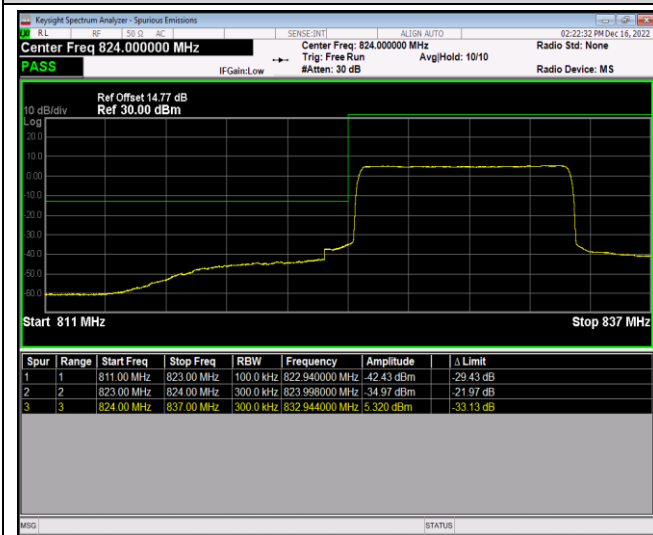

Band5-10MHz-16QAM-20450-1RB#0

Band5-10MHz-16QAM-20450-1RB#49

Band5-10MHz-16QAM-20450-50RB#0

Band5-10MHz-16QAM-20600-1RB#0

Band5-10MHz-16QAM-20600-1RB#49

Band5-10MHz-16QAM-20600-50RB#0

Band12-1.4MHz-QPSK-23017-1RB#0