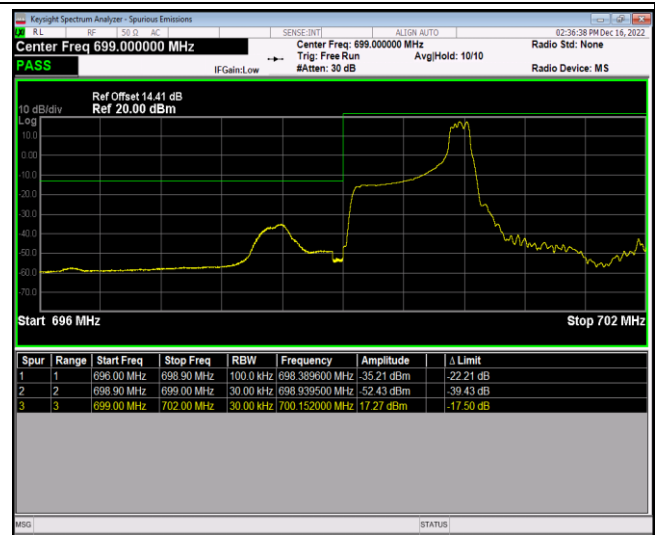

Band12-1.4MHz-QPSK-23017-1RB#5

Band12-1.4MHz-QPSK-23173-1RB#0