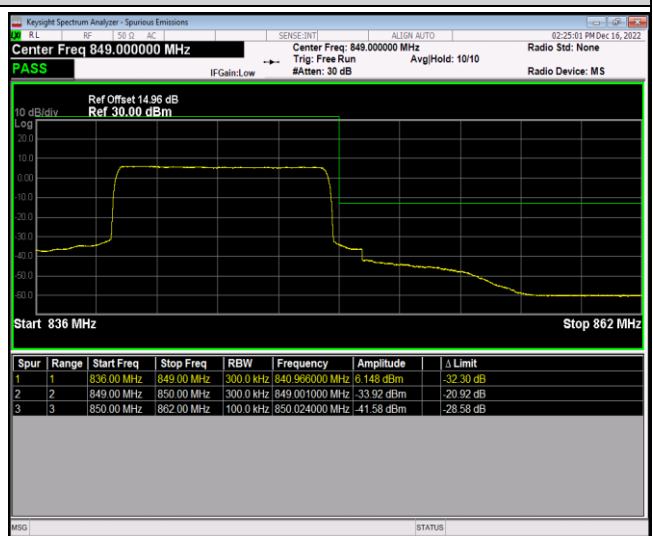

Band5-10MHz-16QAM-20450-1RB#0

Band5-10MHz-16QAM-20450-1RB#49

Band5-10MHz-16QAM-20450-50RB#0

Band5-10MHz-16QAM-20600-1RB#0

Band5-10MHz-16QAM-20600-1RB#49

Band5-10MHz-16QAM-20600-50RB#0

Band12-1.4MHz-QPSK-23017-1RB#0