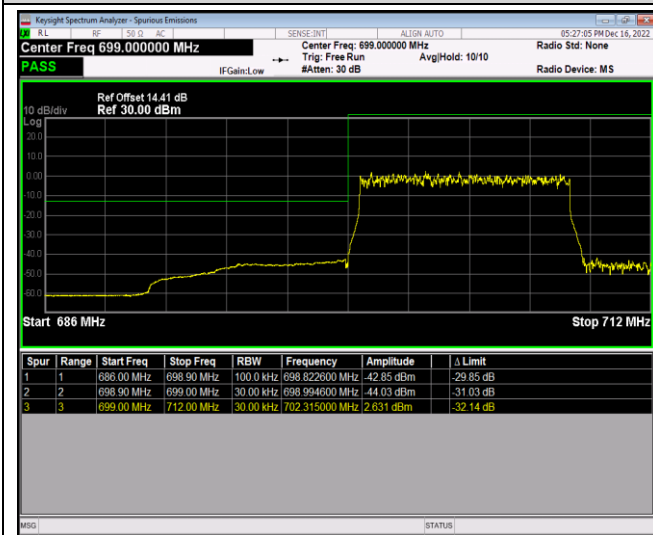

Band12-10MHz-QPSK-23060-50RB#0

Band12-10MHz-QPSK-23130-1RB#49