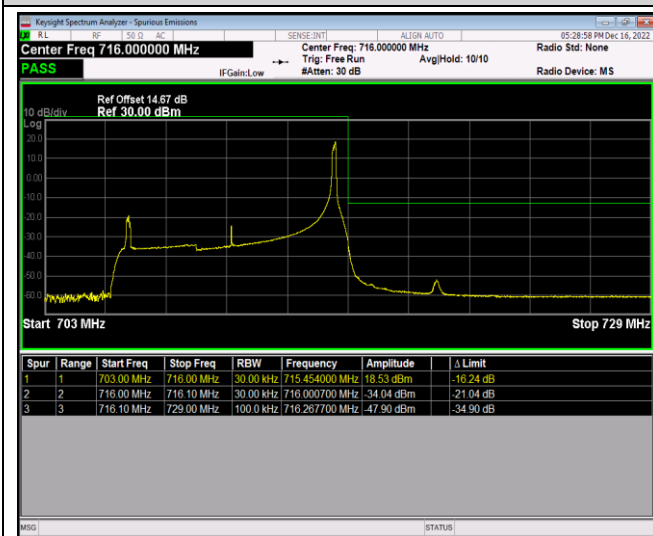

Band12-10MHz-QPSK-23130-1RB#49

Band12-10MHz-16QAM-23060-1RB#0