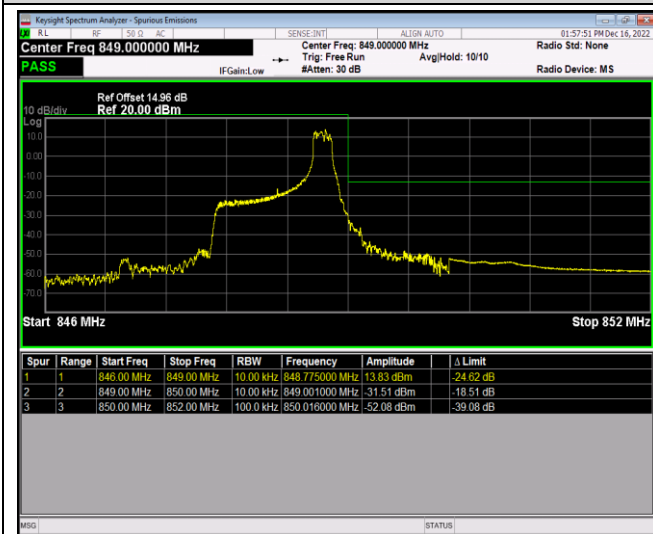

Band5-1.4MHz-QPSK-20643-1RB#5

Band5-1.4MHz-16QAM-20407-1RB#0