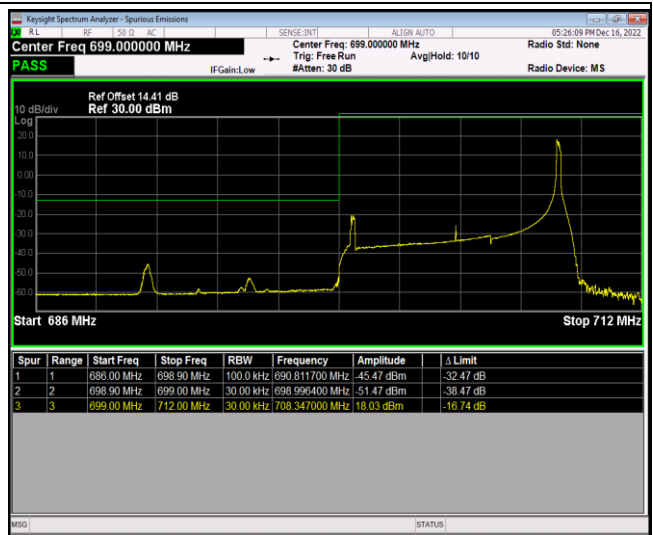

Band12-1.4MHz-16QAM-23017-6RB#0

Band12-1.4MHz-16QAM-23173-1RB#0

Band12-1.4MHz-16QAM-23173-1RB#5

Band12-1.4MHz-16QAM-23173-6RB#0

Band12-10MHz-QPSK-23060-1RB#0

Band12-10MHz-QPSK-23060-1RB#49

Band12-10MHz-QPSK-23060-50RB#0