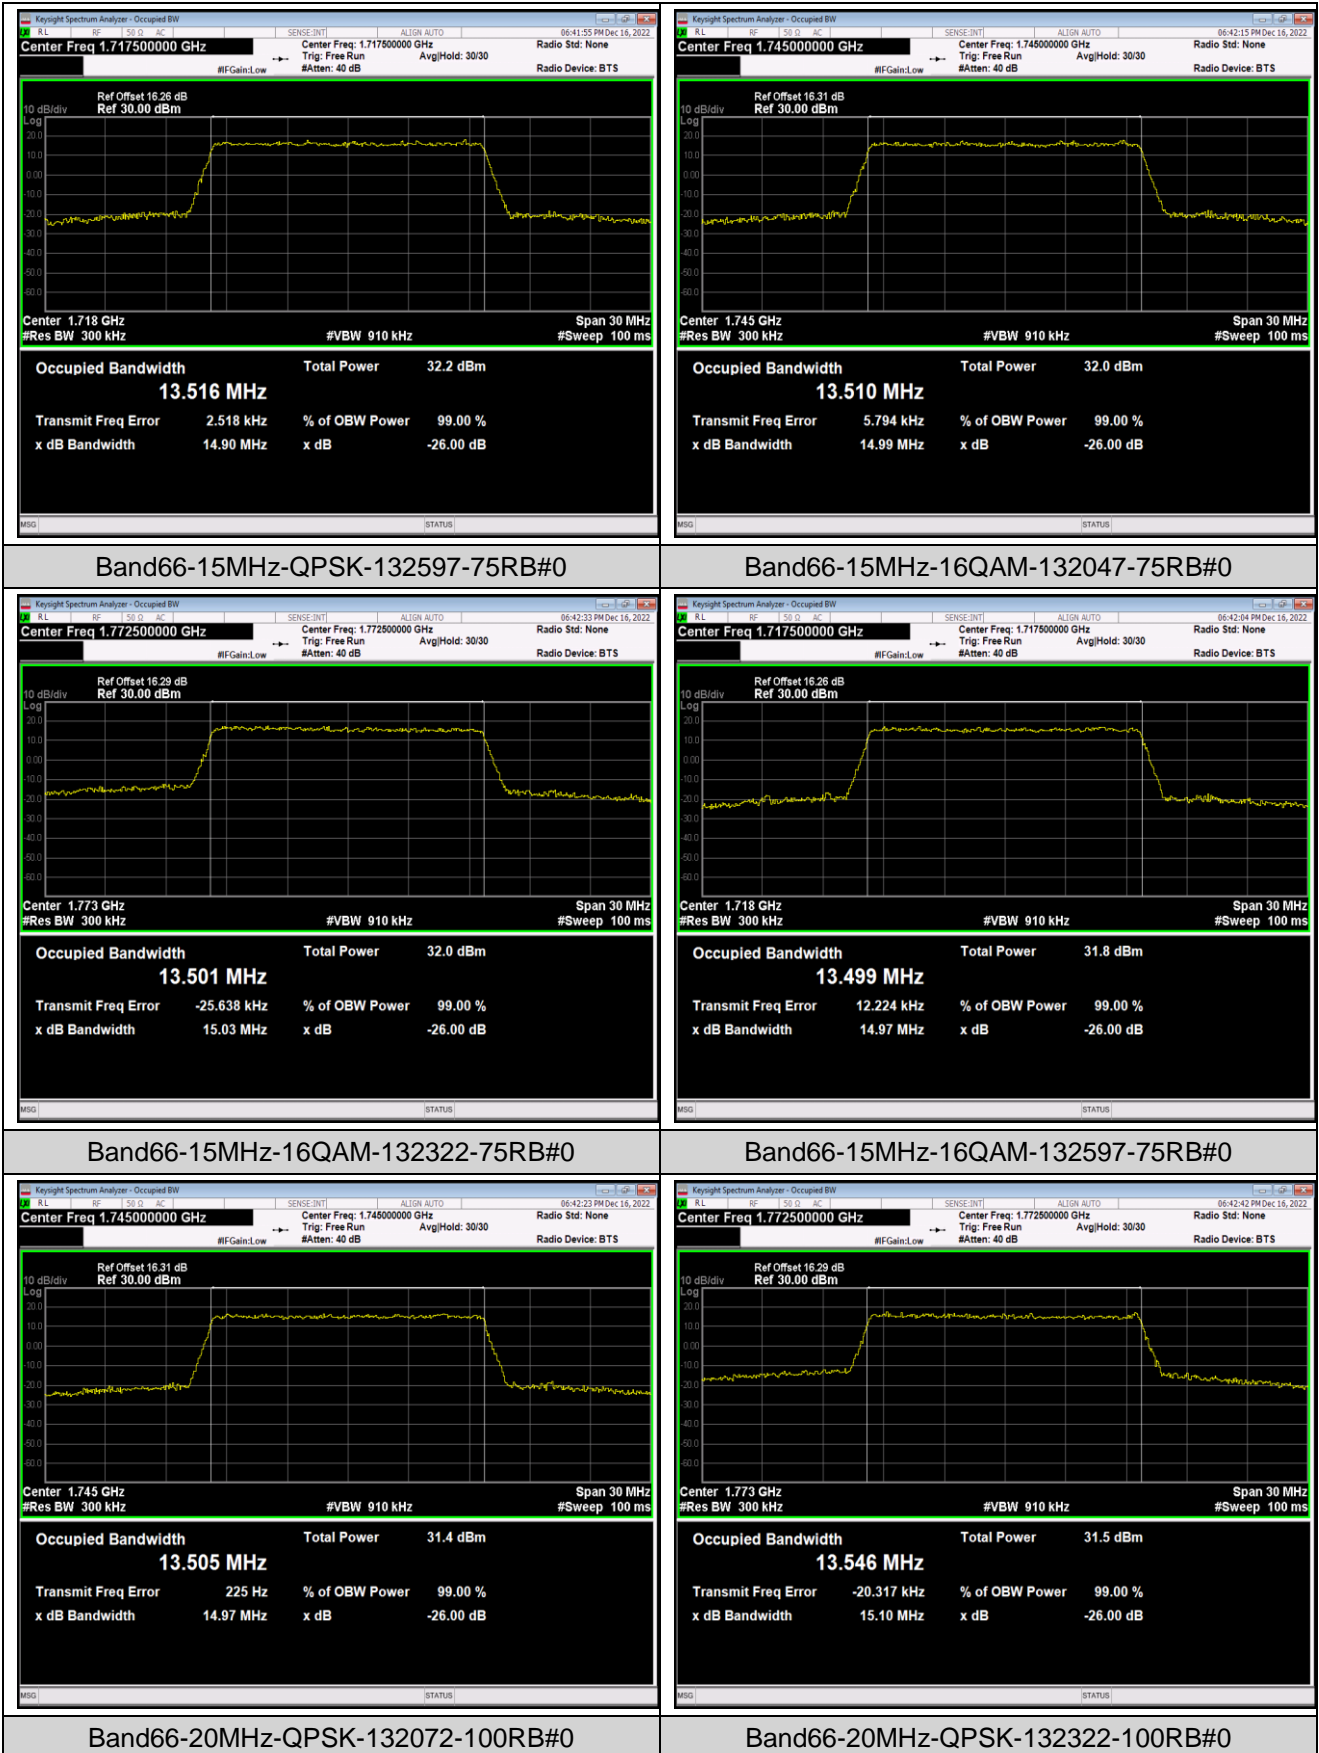

Band66-15MHz-QPSK-132047-75RB#0

Band66-15MHz-QPSK-132322-75RB#0