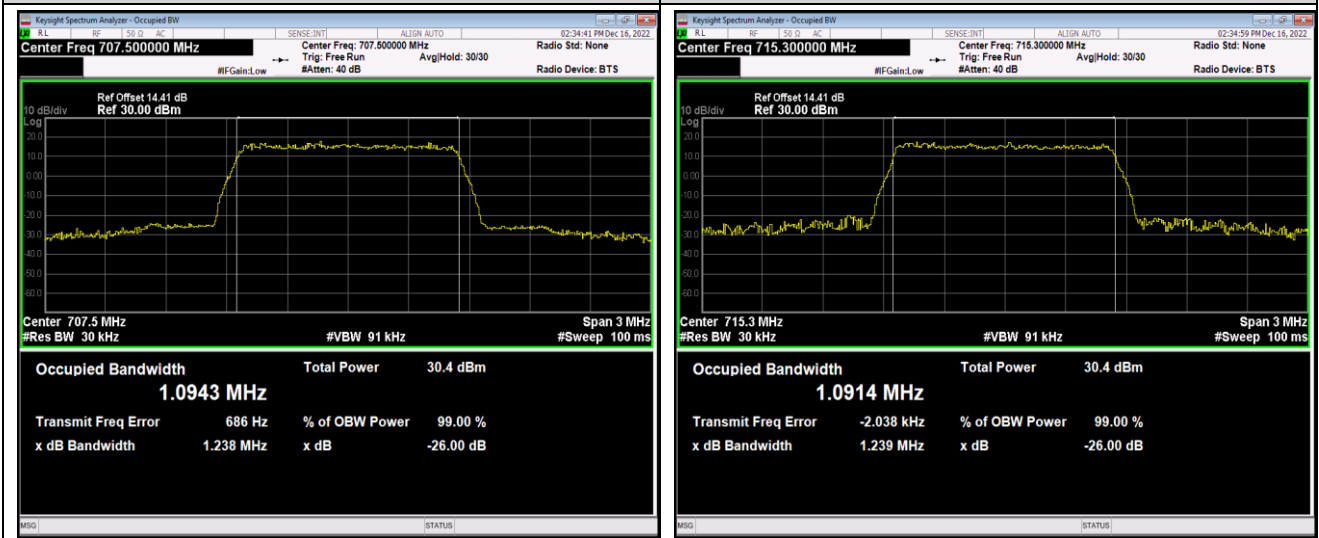

Band5-10MHz-16QAM-20600-50RB#0

Band12-1.4MHz-QPSK-23017-6RB#0

Band12-1.4MHz-QPSK-23095-6RB#0

Band12-1.4MHz-QPSK-23173-6RB#0

Band12-1.4MHz-16QAM-23017-6RB#0

Band12-1.4MHz-16QAM-23095-6RB#0

Band12-1.4MHz-16QAM-23173-6RB#0