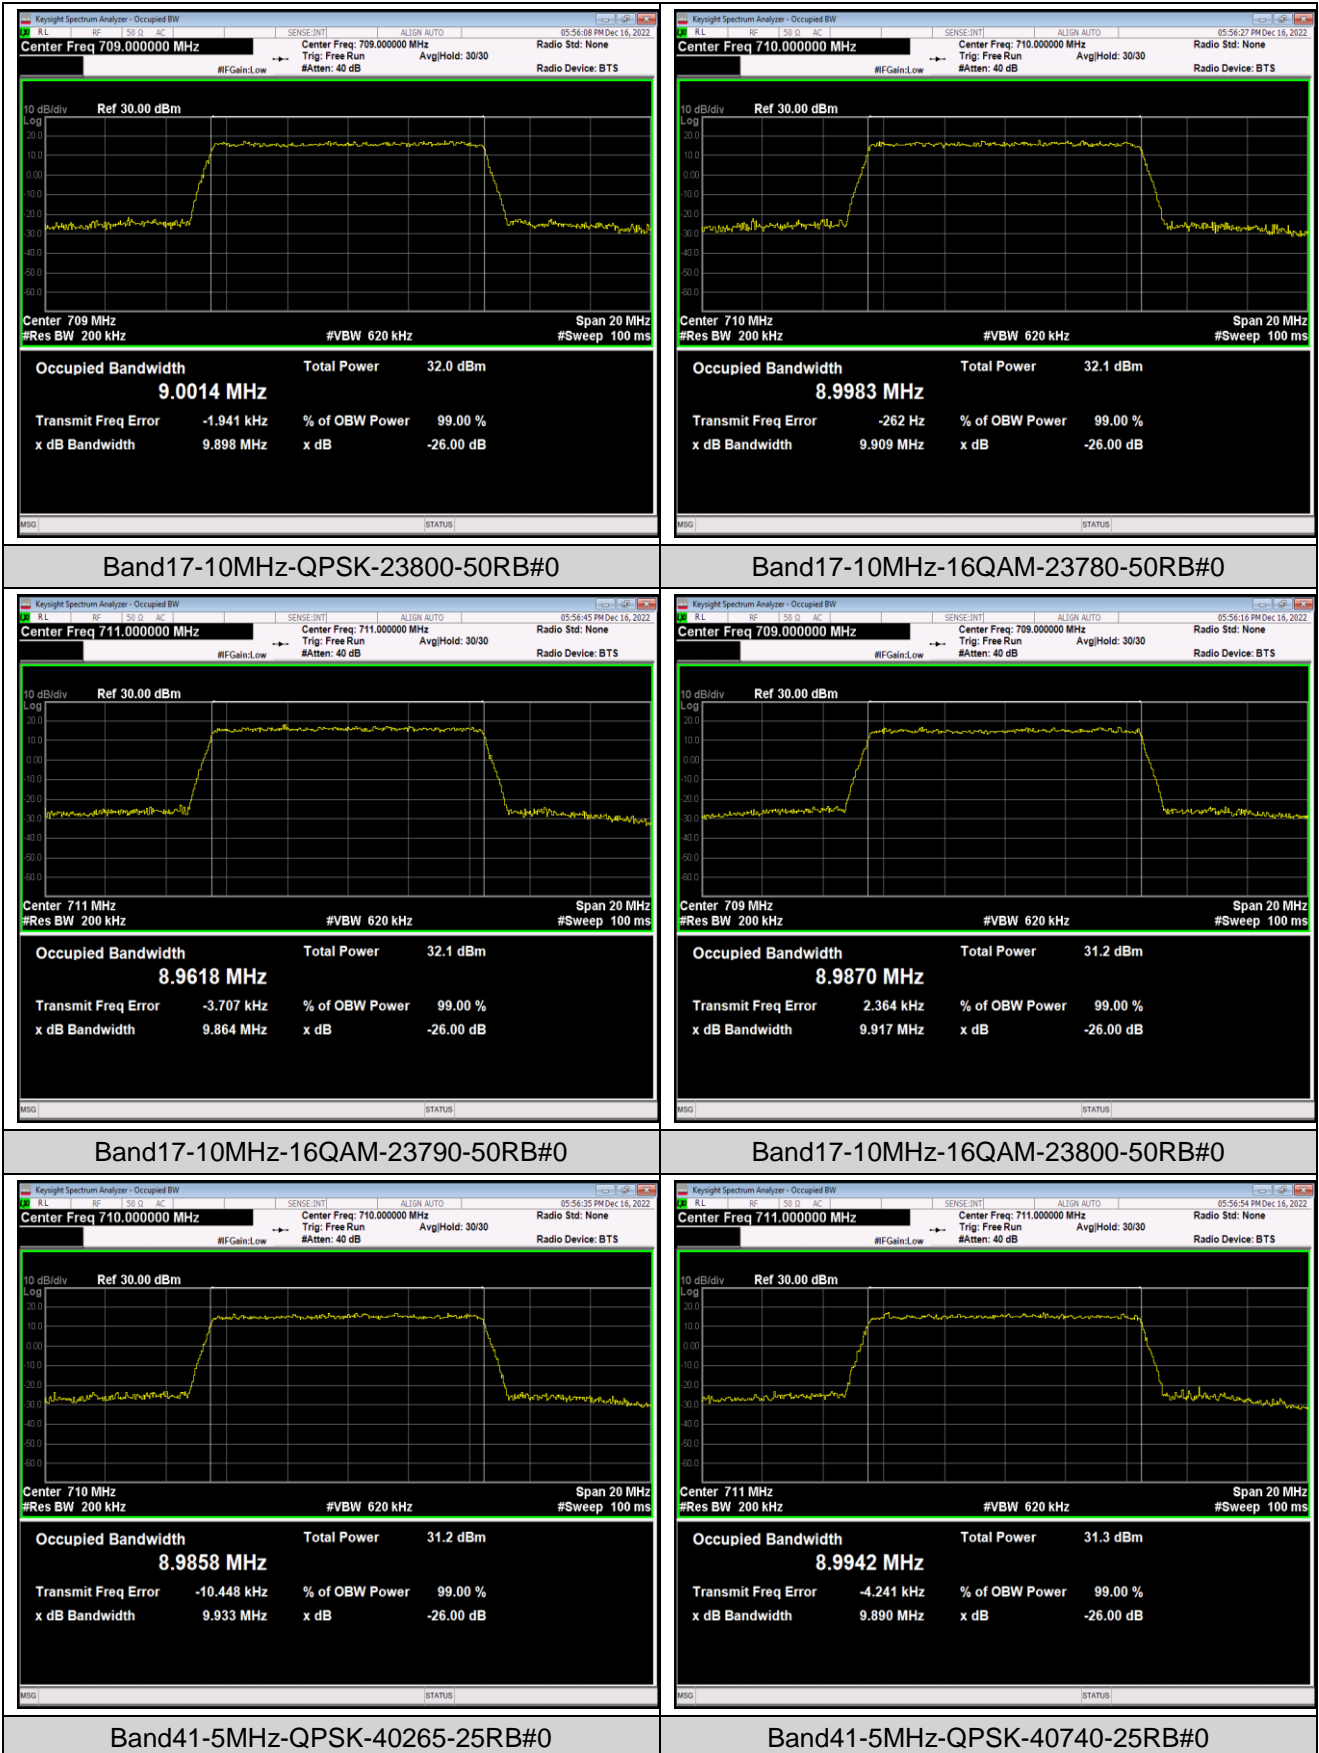

Band17-5MHz-16QAM-23755-25RB#0

Band17-5MHz-16QAM-23790-25RB#0

Band17-5MHz-16QAM-23825-25RB#0

Band17-10MHz-QPSK-23780-50RB#0

Band17-10MHz-QPSK-23790-50RB#0

Band41-5MHz-QPSK-41215-25RB#0

Band41-5MHz-16QAM-40265-25RB#0