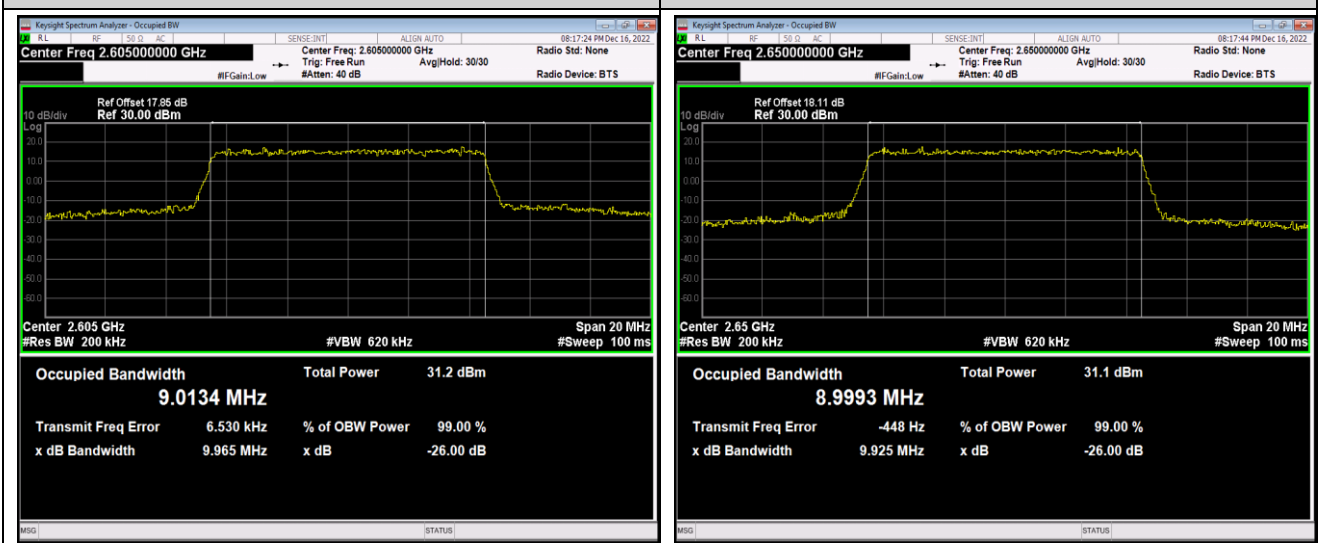

Band41-10MHz-16QAM-40740-50RB#0

Band41-10MHz-16QAM-41190-50RB#0

Band41-15MHz-QPSK-40315-75RB#0

Band41-15MHz-QPSK-40740-75RB#0