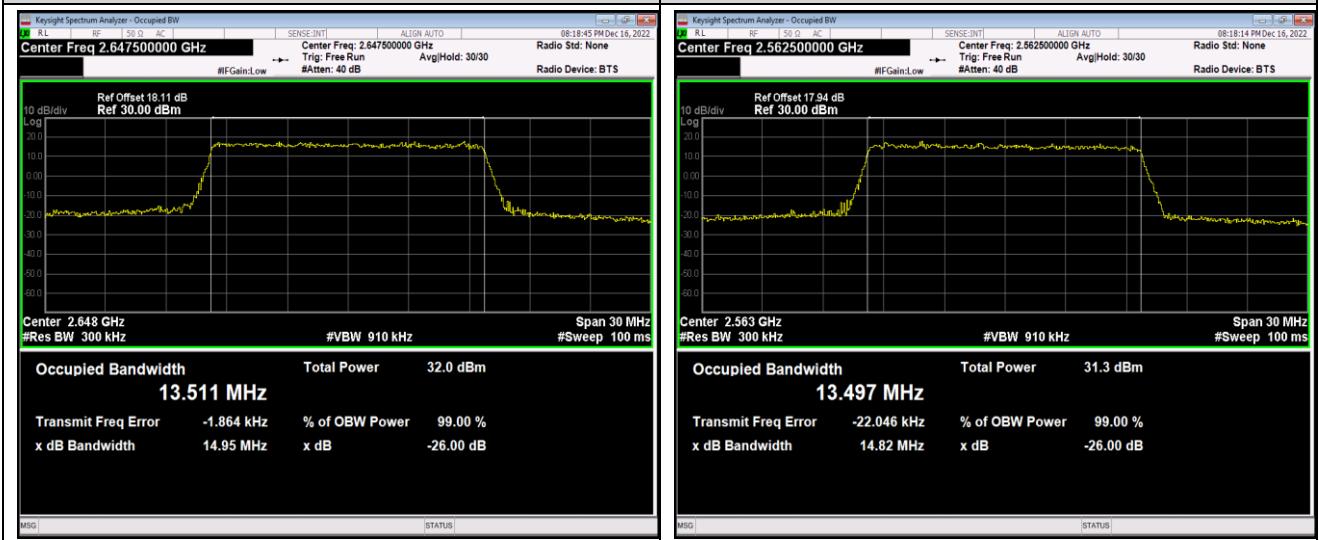

Band41-10MHz-16QAM-41190-50RB#0

Band41-15MHz-QPSK-40315-75RB#0

Band41-15MHz-QPSK-40740-75RB#0

Band41-15MHz-QPSK-41165-75RB#0

Band41-15MHz-16QAM-40315-75RB#0

Band41-15MHz-16QAM-40740-75RB#0

Band41-15MHz-16QAM-41165-75RB#0