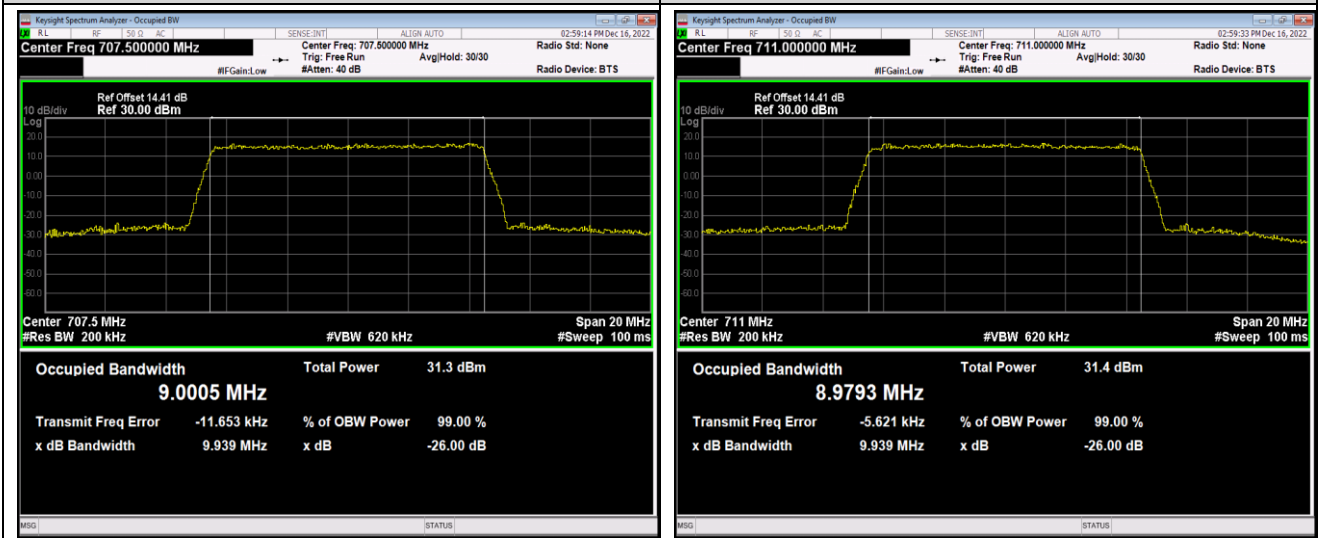

Band12-10MHz-16QAM-23095-50RB#0

Band12-10MHz-16QAM-23130-50RB#0

Band17-5MHz-QPSK-23755-25RB#0

Band17-5MHz-QPSK-23790-25RB#0