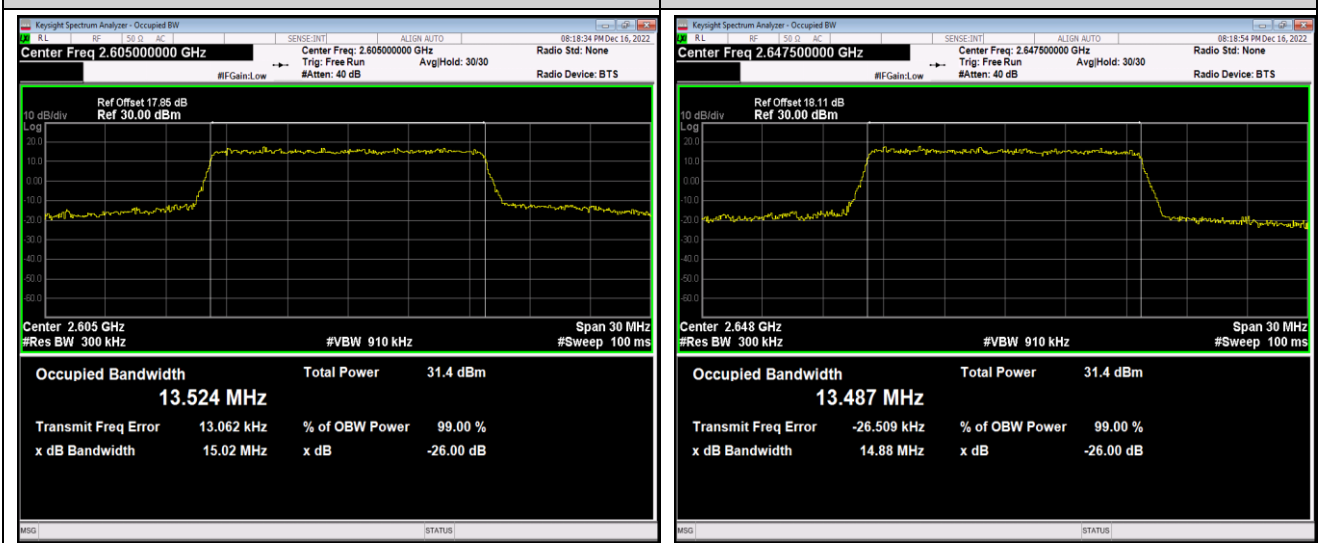

Band41-10MHz-16QAM-41190-50RB#0

Band41-15MHz-QPSK-40315-75RB#0

Band41-15MHz-QPSK-40740-75RB#0

Band41-15MHz-QPSK-41165-75RB#0

Band41-15MHz-16QAM-40315-75RB#0

Band41-15MHz-16QAM-40740-75RB#0

Band41-15MHz-16QAM-41165-75RB#0