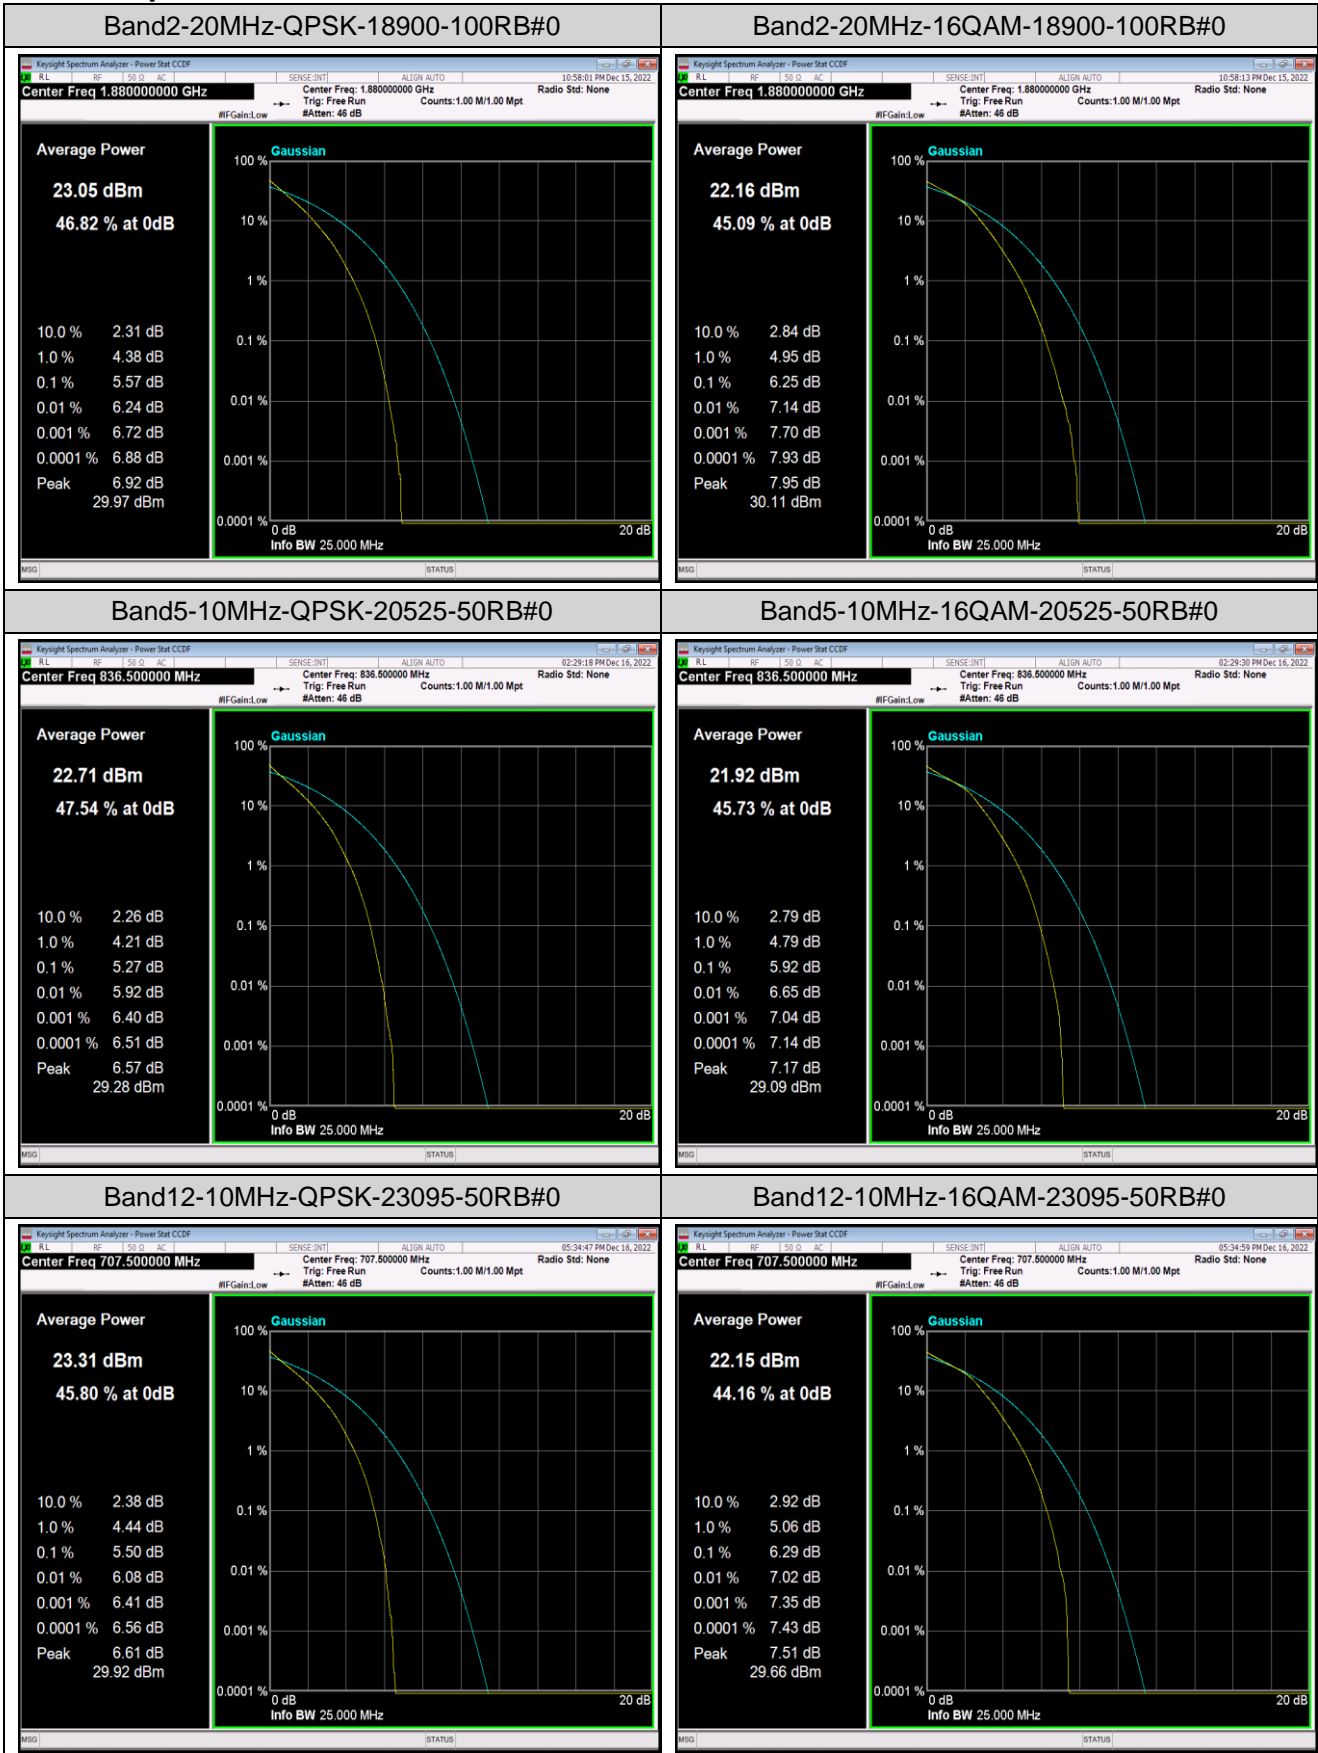

Test Graphs