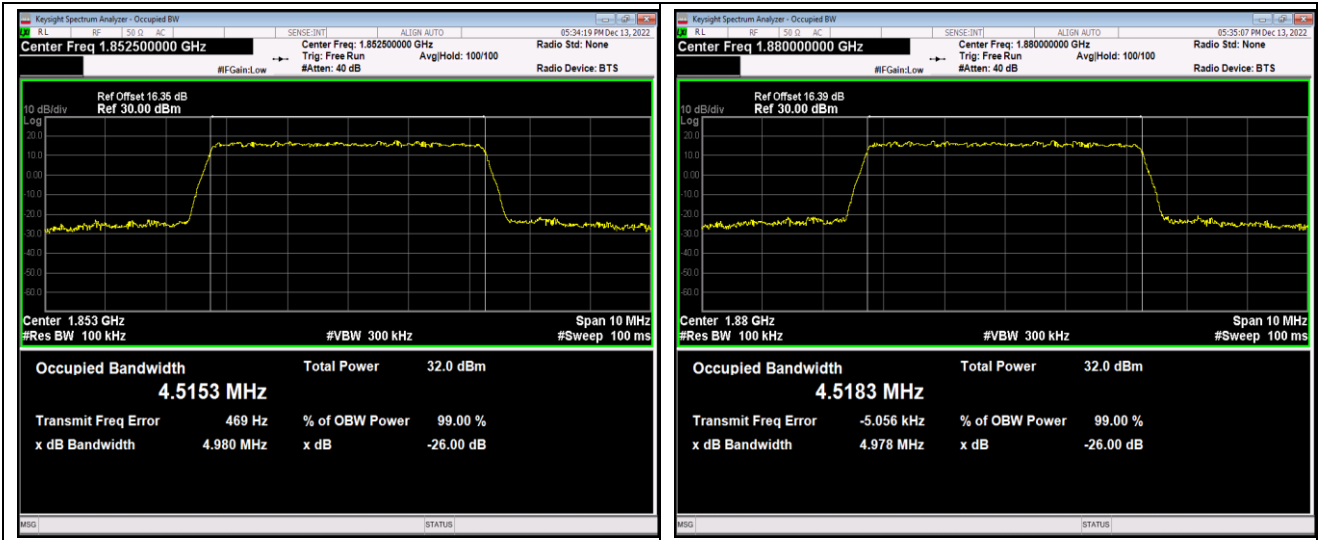

Band2-5MHz-QPSK-19175-25RB#0

Band2-5MHz-16QAM-18625-25RB#0