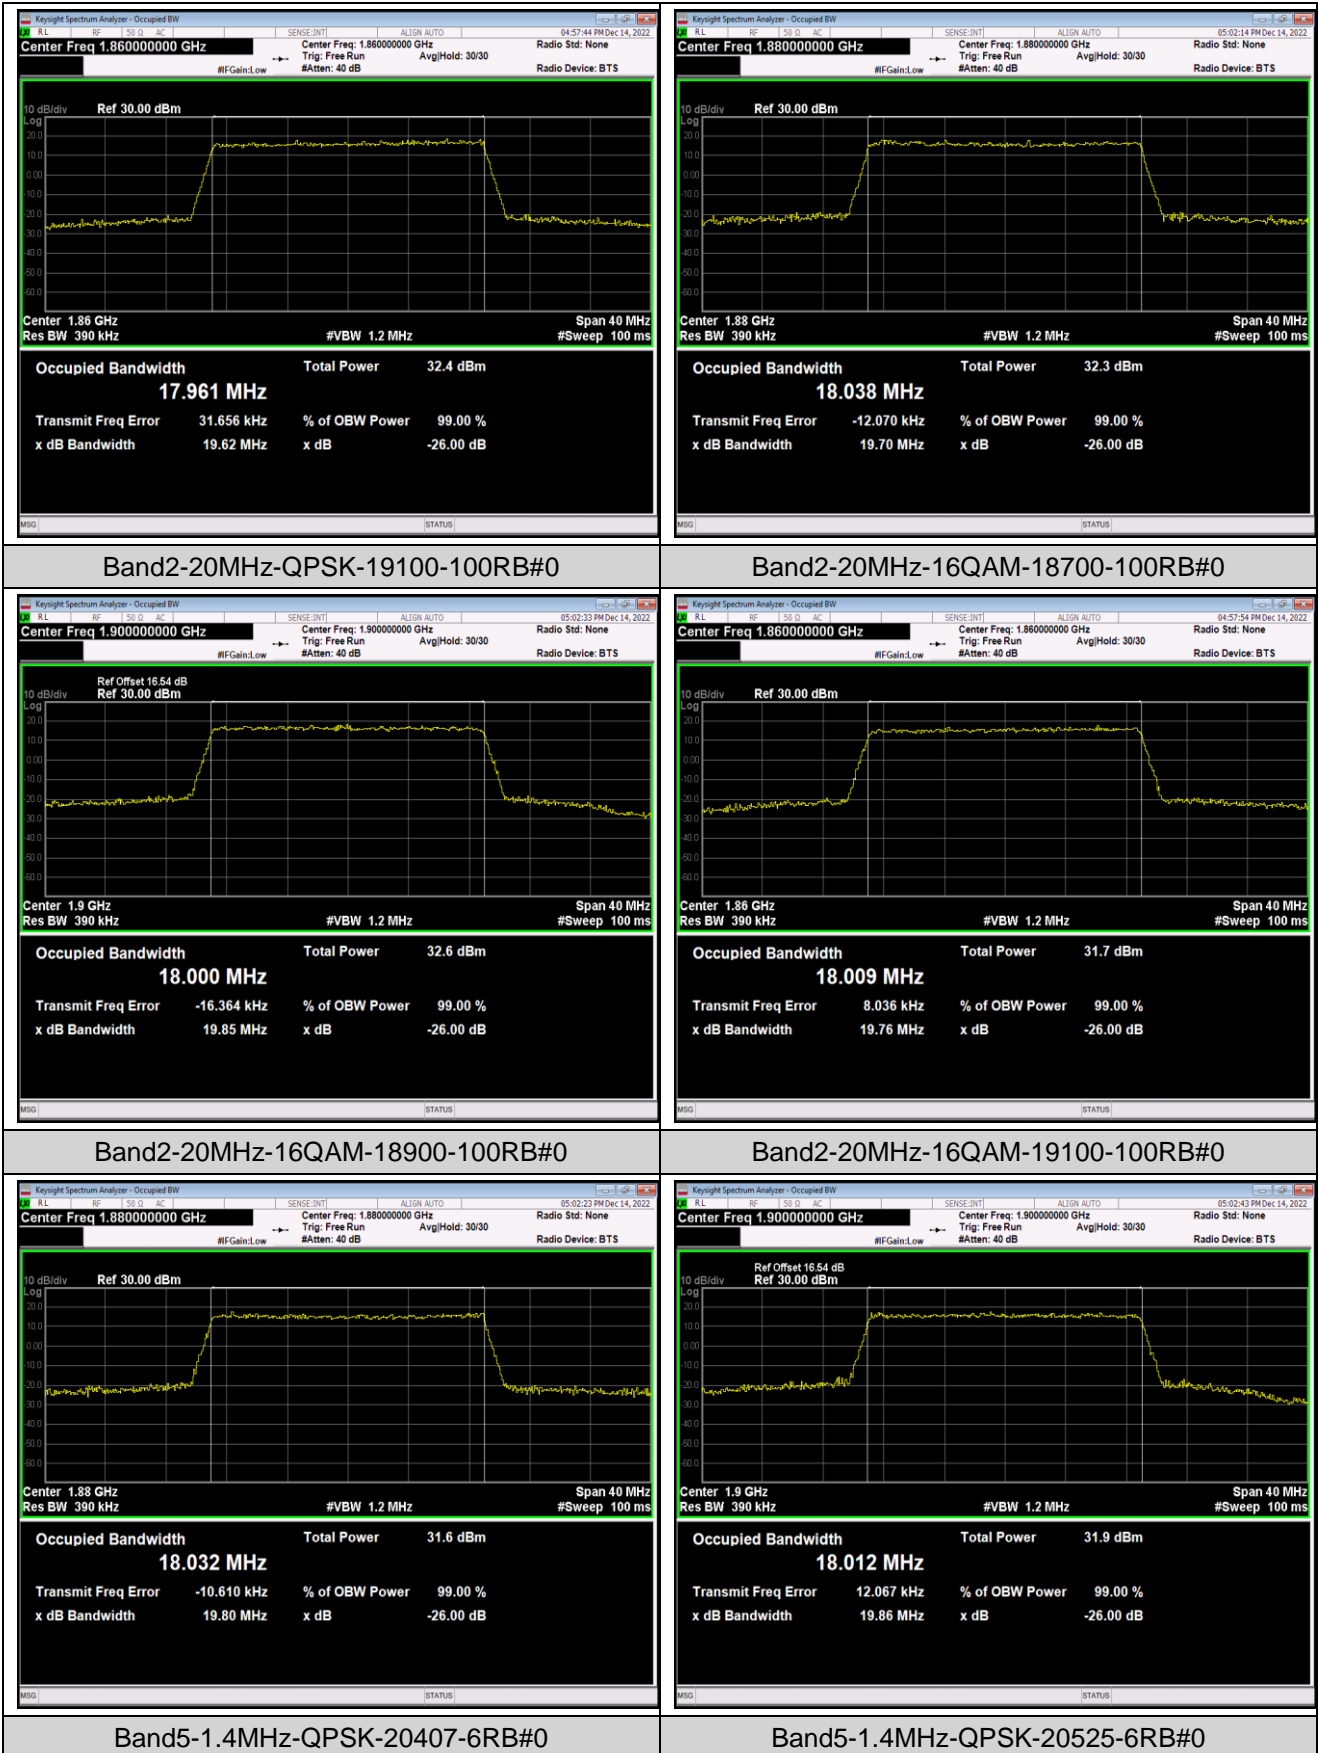

Band2-20MHz-QPSK-18700-100RB#0

Band2-20MHz-QPSK-18900-100RB#0