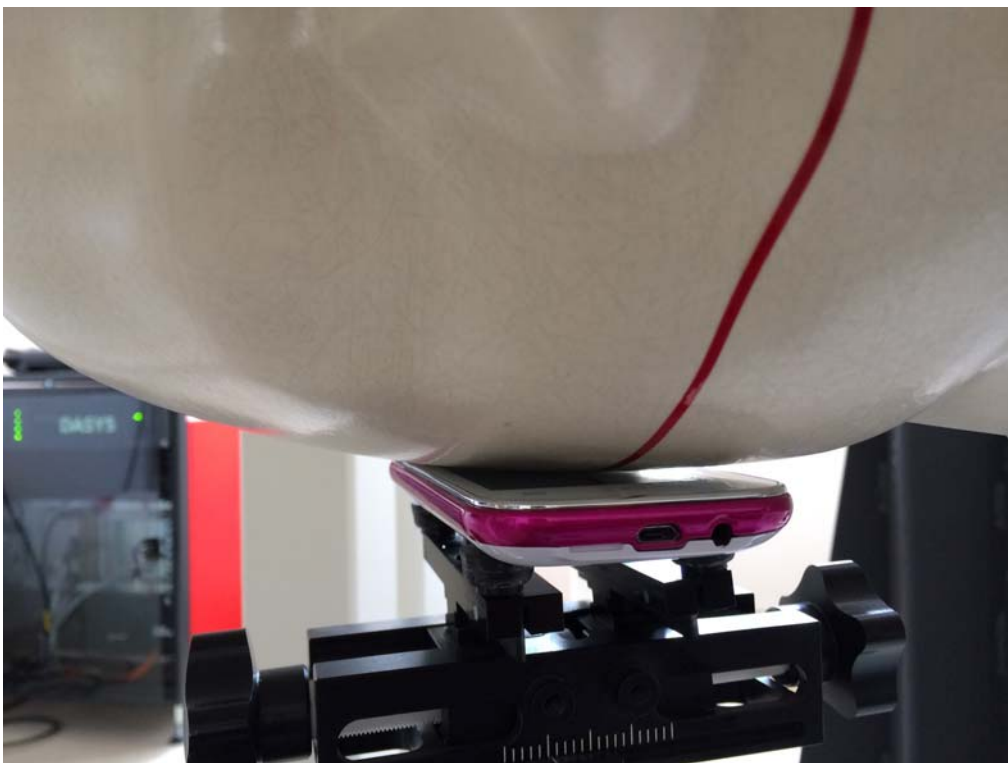

Test setup photos of the EUT_SAR

Right Head Tilt Setup Photo

Right Head Touch Setup Photo

Left Head Tilt Setup Photo

Left Head Touch Setup Photo

10mm Body-worn Rear Side Setup Photo

10mm Body-worn Front Side Setup Photo

10mm Body-worn Rear Side (With Headset)Setup Photo