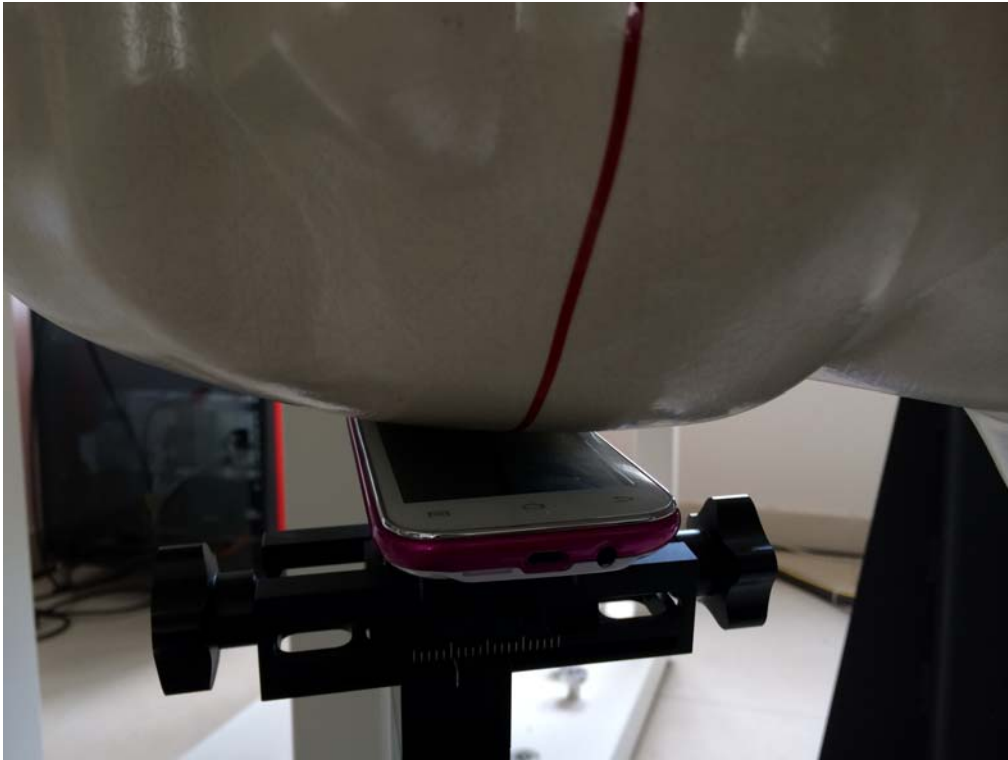

Test setup photos of the EUT_SAR

Right Head Tilt Setup Photo

Right Head Touch Setup Photo

Left Head Tilt Setup Photo

Left Head Touch Setup Photo

10mm Body-worn Rear Side Setup Photo

10mm Body-worn Front Side Setup Photo

10mm Body-worn Rear Side (With Headset)Setup Photo