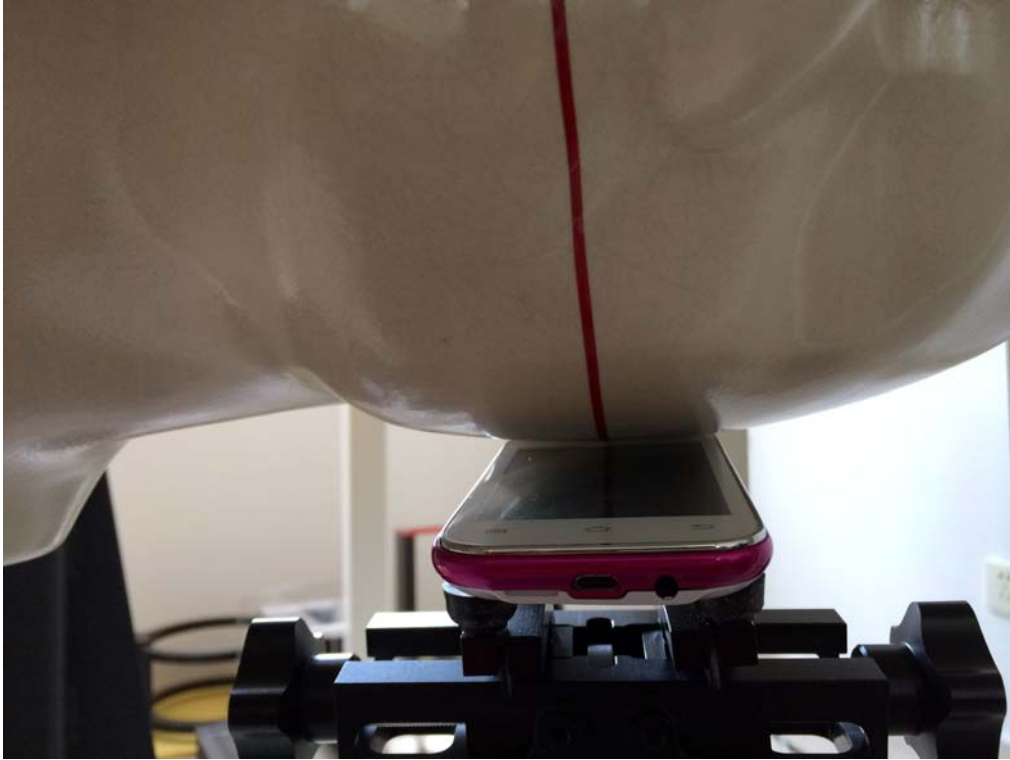

Test setup photos of the EUT_SAR

Right Head Tilt Setup Photo

Right Head Touch Setup Photo

Left Head Tilt Setup Photo

Left Head Touch Setup Photo

10mm Body-worn Rear Side Setup Photo

10mm Body-worn Front Side Setup Photo

10mm Body-worn Rear Side (With Headset)Setup Photo