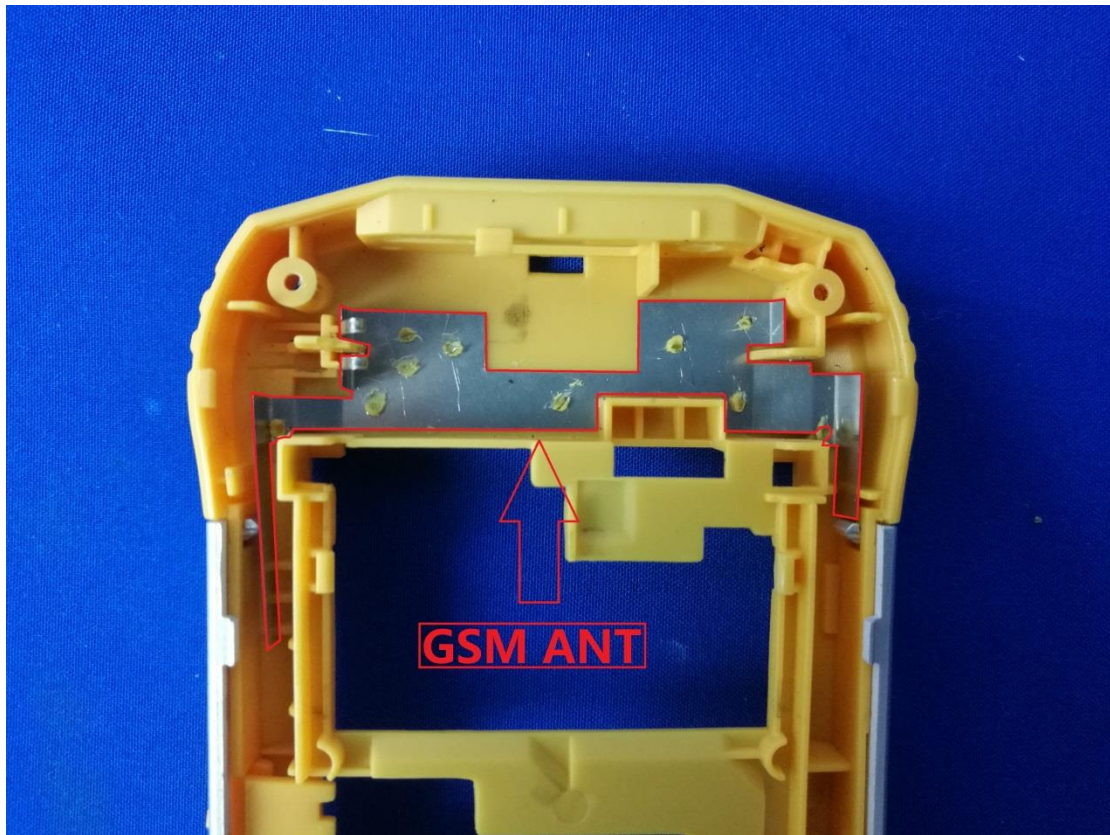

# EUT Photos (Model: SKY TANK2)

# SAR Test Setup Photos

## Body

Front side (10mm)

Back side(10mm)