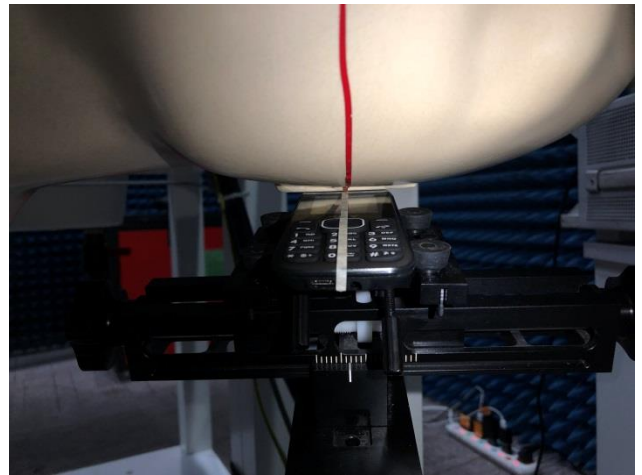

# SAR Test Setup Photos

## Head

Right Cheek

Right Tilted

Left Cheek

Left Tilted

## Body

Front side (10mm)

Back side(10mm)