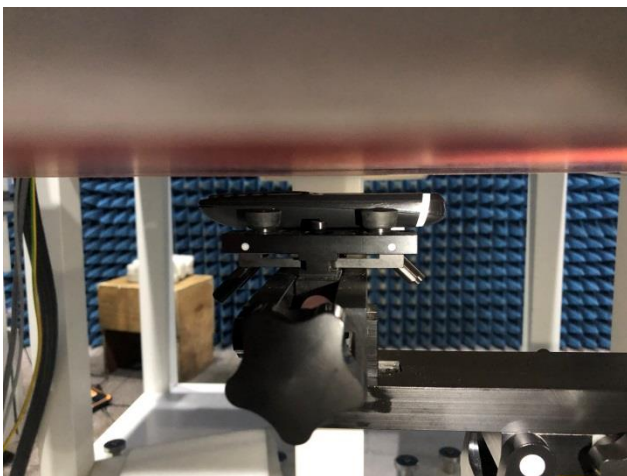

# SAR Test Setup Photos

## Head

Right Cheek

Right Tilted

Left Cheek

Left Tilted

## Body

Front side (10mm)

Back side(10mm)