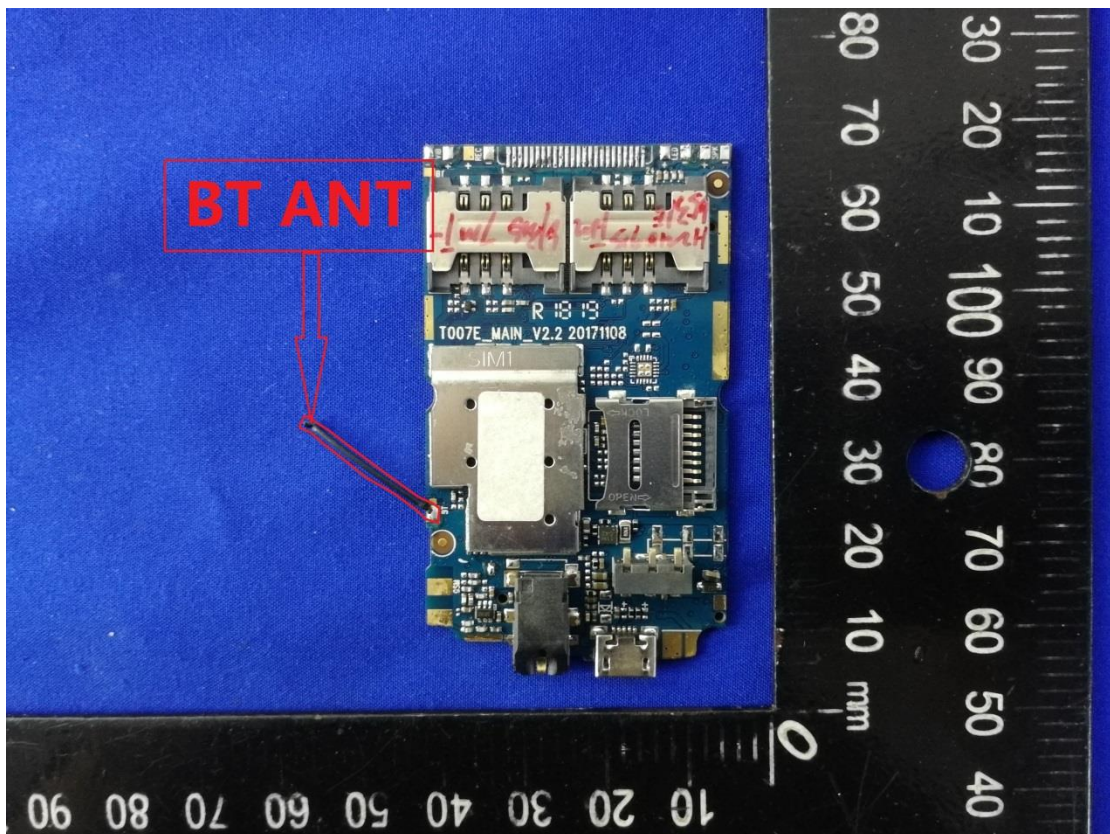

EUT Antenna Locations