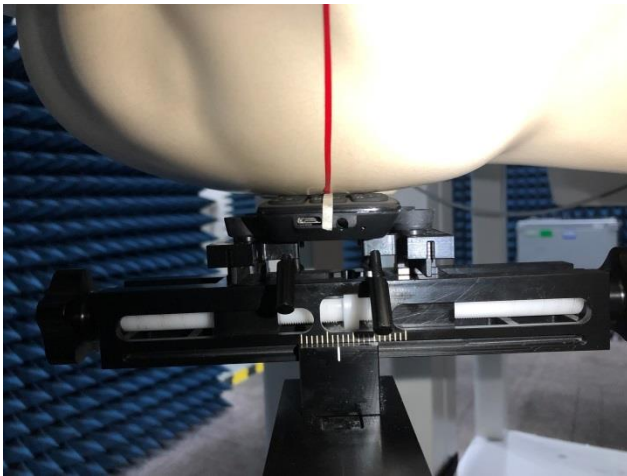

SAR Test Setup Photos

Head

Right Cheek