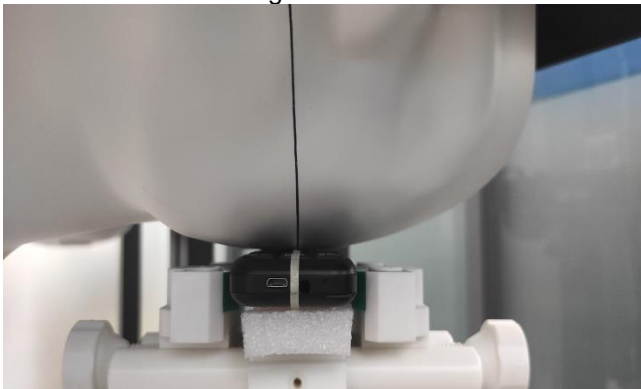

### EUT Photos (Model: SKY Rock2)

EUT Antenna Locations

### SAR Test Setup Photos

#### Head

Right Cheek

Right Tilted

Left Cheek

Left Tilted

#### Body

Front side (10mm)

Back side(10mm)