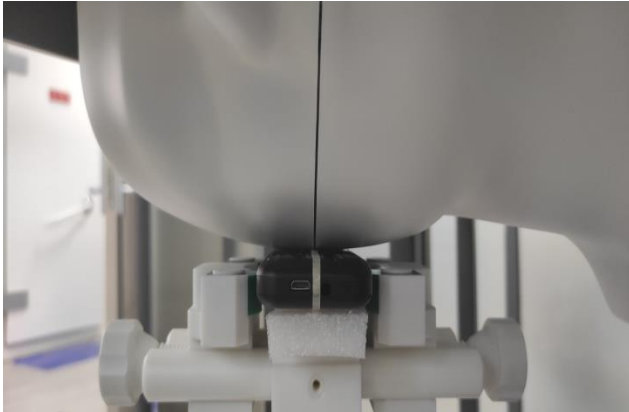

SAR Test Setup Photos

Head

Right Cheek