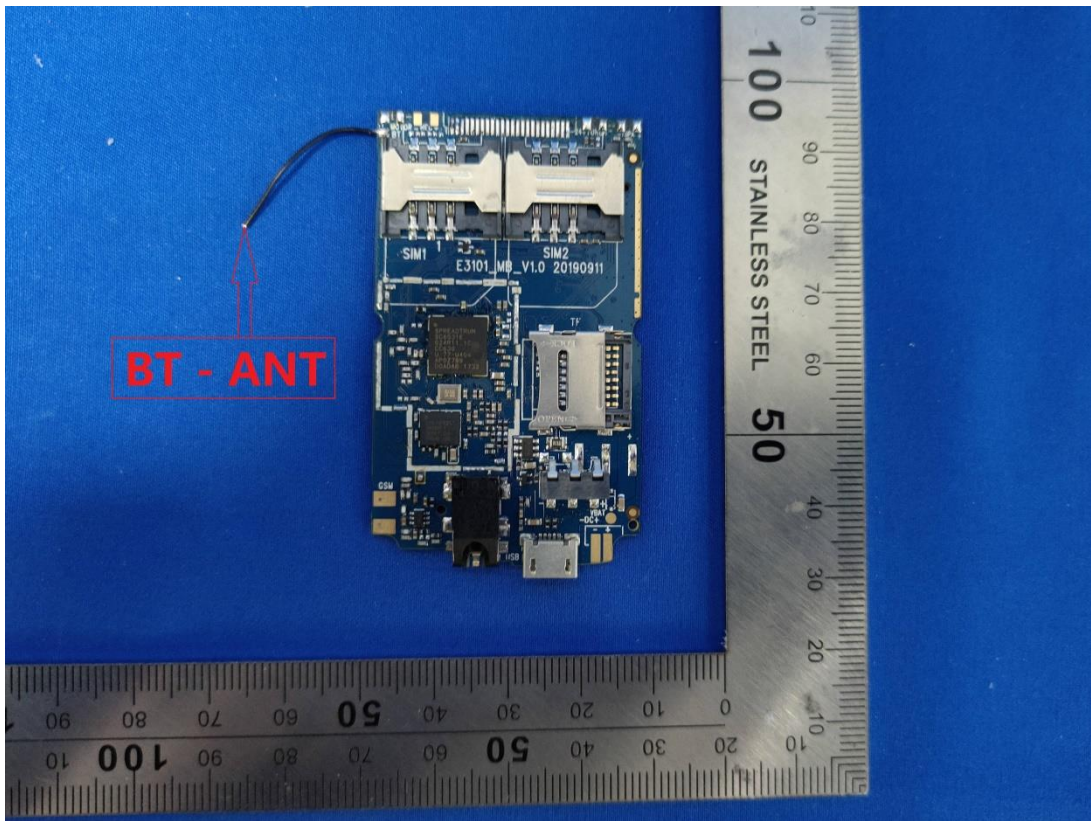

### EUT Photos (Model: SKY Rock2)

EUT Antenna Locations

### SAR Test Setup Photos

#### Body

Front side (10mm)

Back side(10mm)