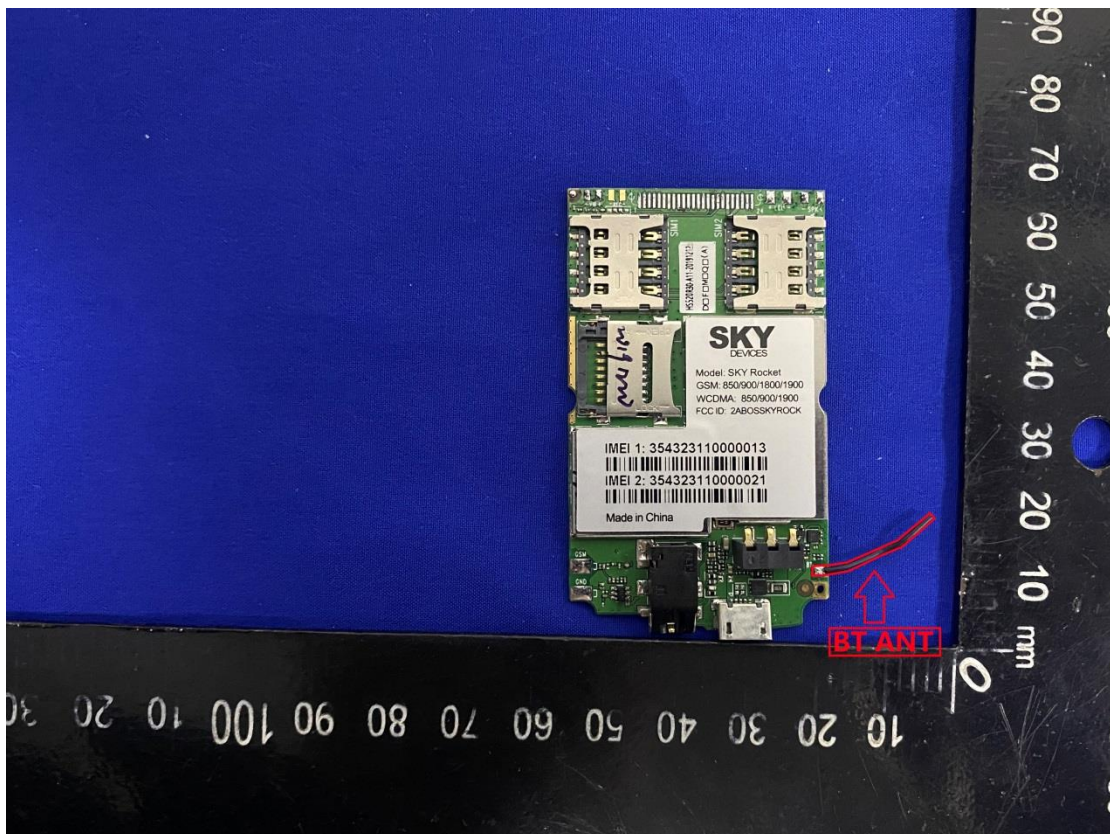

EUT Photos (Model: SKY Rocket)

EUT Antenna Locations

SAR Test Setup Photos

Head

Right Cheek

Right Tilted

Left Cheek

Left Tilted

Body

Front side (10mm)

Back side(10mm)