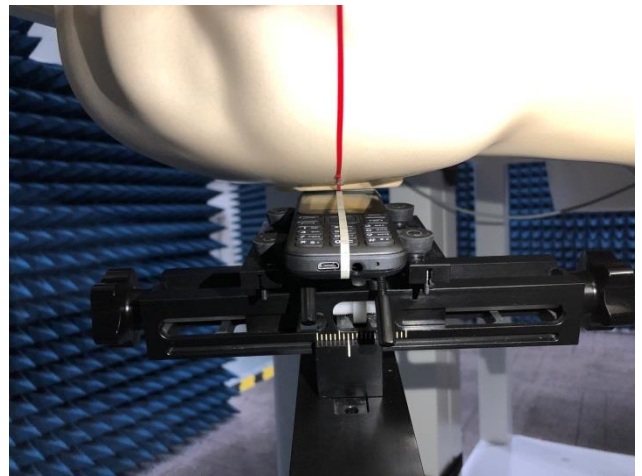

EUT Photos (Model: SKY Rocket)

EUT Antenna Locations

SAR Test Setup Photos

Head

Right Cheek

Right Tilted

Left Cheek

Left Tilted

Body

Front side (10mm)

Back side(10mm)