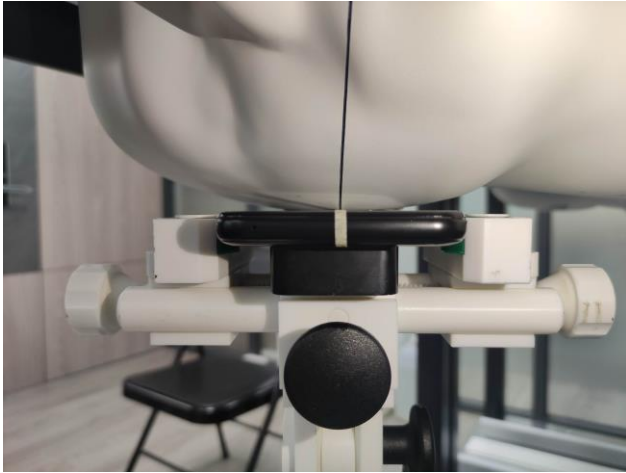

EUT Photos (Model: Sky PrestigeX1)

EUT Antenna Locations

SAR Test Setup Photos

Head

Right Cheek

Right Tilted

Left Cheek

Left Tilted

Body

Front side (10mm)

Back side(10mm)

Left side(10mm)

Right side(10mm)

Top side(10mm)

Bottom side(10mm)