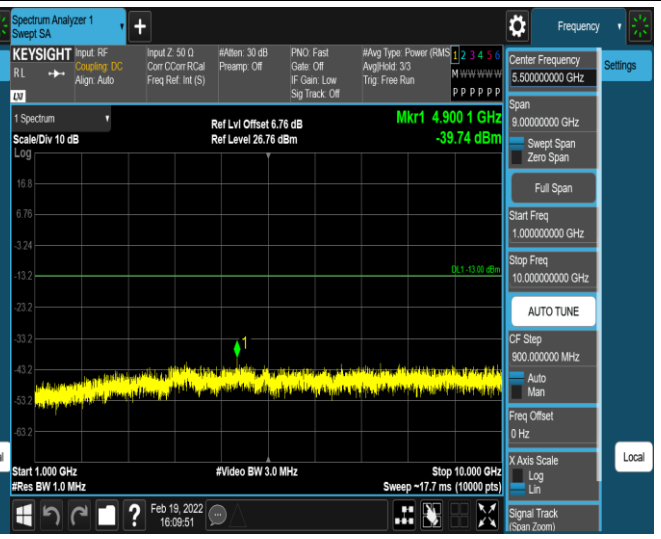

Band5-10MHz-16QAM-20525-1RB#0-Range2:1000~10000MHz