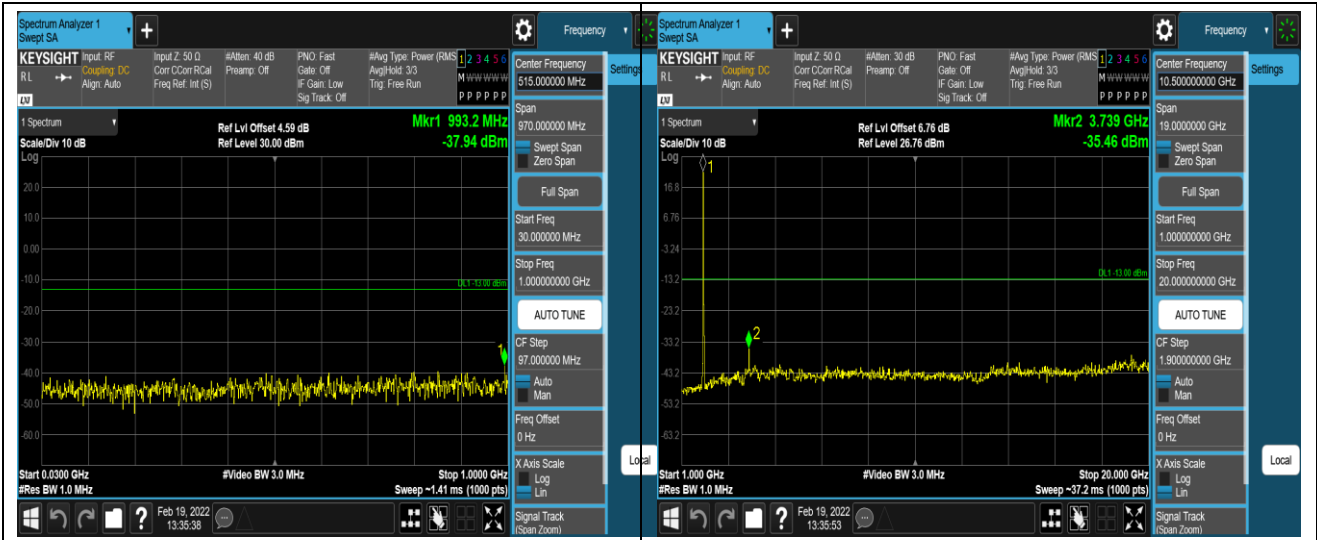

Remark: All bandwidth and all modulation had been tested, but only the worst case data displayed in this report.

Test Graphs

Band2-1.4MHz-16QAM-18607-1RB#0-Range1:30~1000MHz

Band2-1.4MHz-16QAM-18607-1RB#0-Range2:1000~20000MHz

Band2-1.4MHz-16QAM-18900-1RB#0-Range1:30~1000MHz

Band2-1.4MHz-16QAM-18900-1RB#0-Range2:1000~20000MHz

Band2-20MHz-QPSK-19100-1RB#0-Range1:30~1000MHz

Band2-20MHz-QPSK-19100-1RB#0-Range2:1000~20000MHz

Band2-20MHz-16QAM-18700-1RB#0-Range1:30~1000MHz