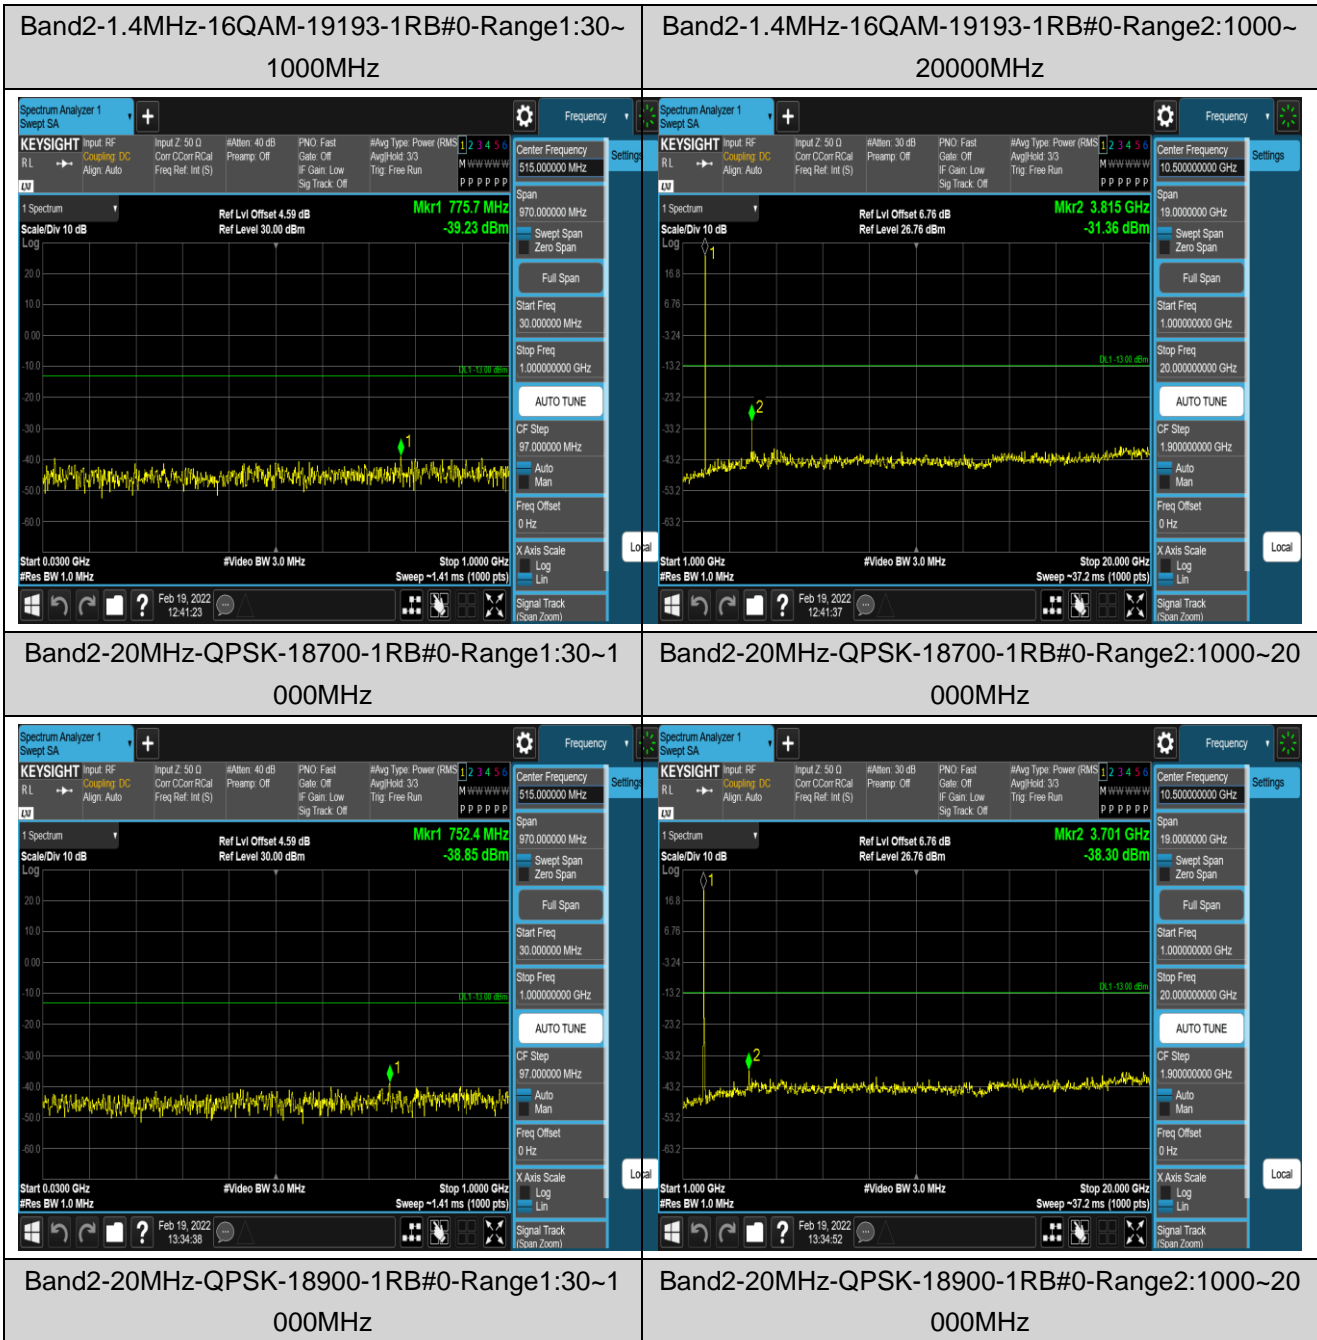

Remark: All bandwidth and all modulation had been tested, but only the worst case data displayed in this report.

Test Graphs

Band2-1.4MHz-16QAM-18607-1RB#0-Range1:30~1000MHz

Band2-1.4MHz-16QAM-18607-1RB#0-Range2:1000~20000MHz

Band2-1.4MHz-16QAM-18900-1RB#0-Range1:30~1000MHz

Band2-1.4MHz-16QAM-18900-1RB#0-Range2:1000~20000MHz

Band2-20MHz-QPSK-19100-1RB#0-Range1:30~1000MHz

Band2-20MHz-QPSK-19100-1RB#0-Range2:1000~20000MHz

Band2-20MHz-16QAM-18700-1RB#0-Range1:30~1000MHz