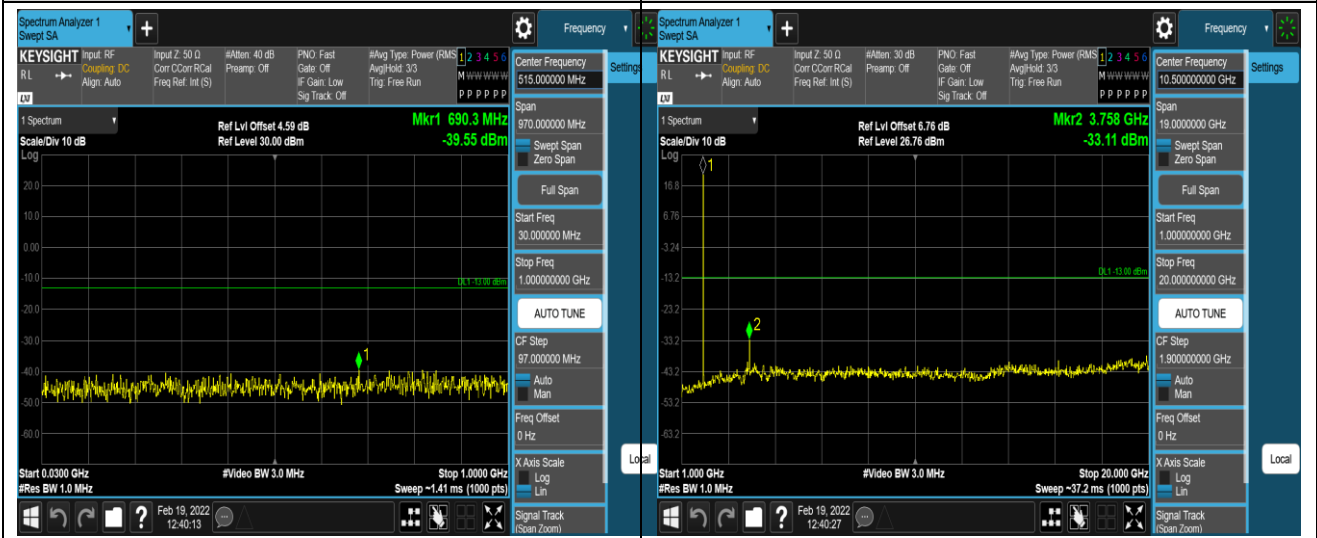

Remark: All bandwidth and all modulation had been tested, but only the worst case data displayed in this report.

Test Graphs

Band2-1.4MHz-16QAM-18607-1RB#0-Range1:30~1000MHz

Band2-1.4MHz-16QAM-18607-1RB#0-Range2:1000~20000MHz

Band2-1.4MHz-16QAM-18900-1RB#0-Range1:30~1000MHz

Band2-1.4MHz-16QAM-18900-1RB#0-Range2:1000~20000MHz

Band2-20MHz-QPSK-19100-1RB#0-Range1:30~1000MHz

Band2-20MHz-QPSK-19100-1RB#0-Range2:1000~20000MHz

Band2-20MHz-16QAM-18700-1RB#0-Range1:30~1000MHz