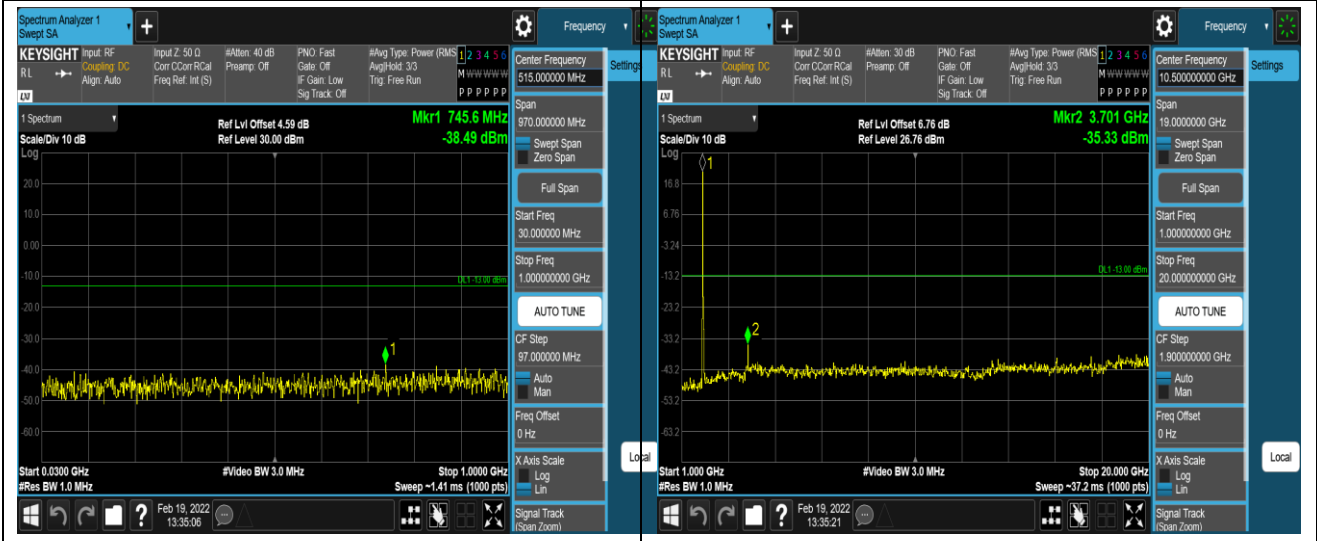

Band2-20MHz-16QAM-18700-1RB#0-Range1:30~1000MHz

Band2-20MHz-16QAM-18700-1RB#0-Range2:1000~20000MHz