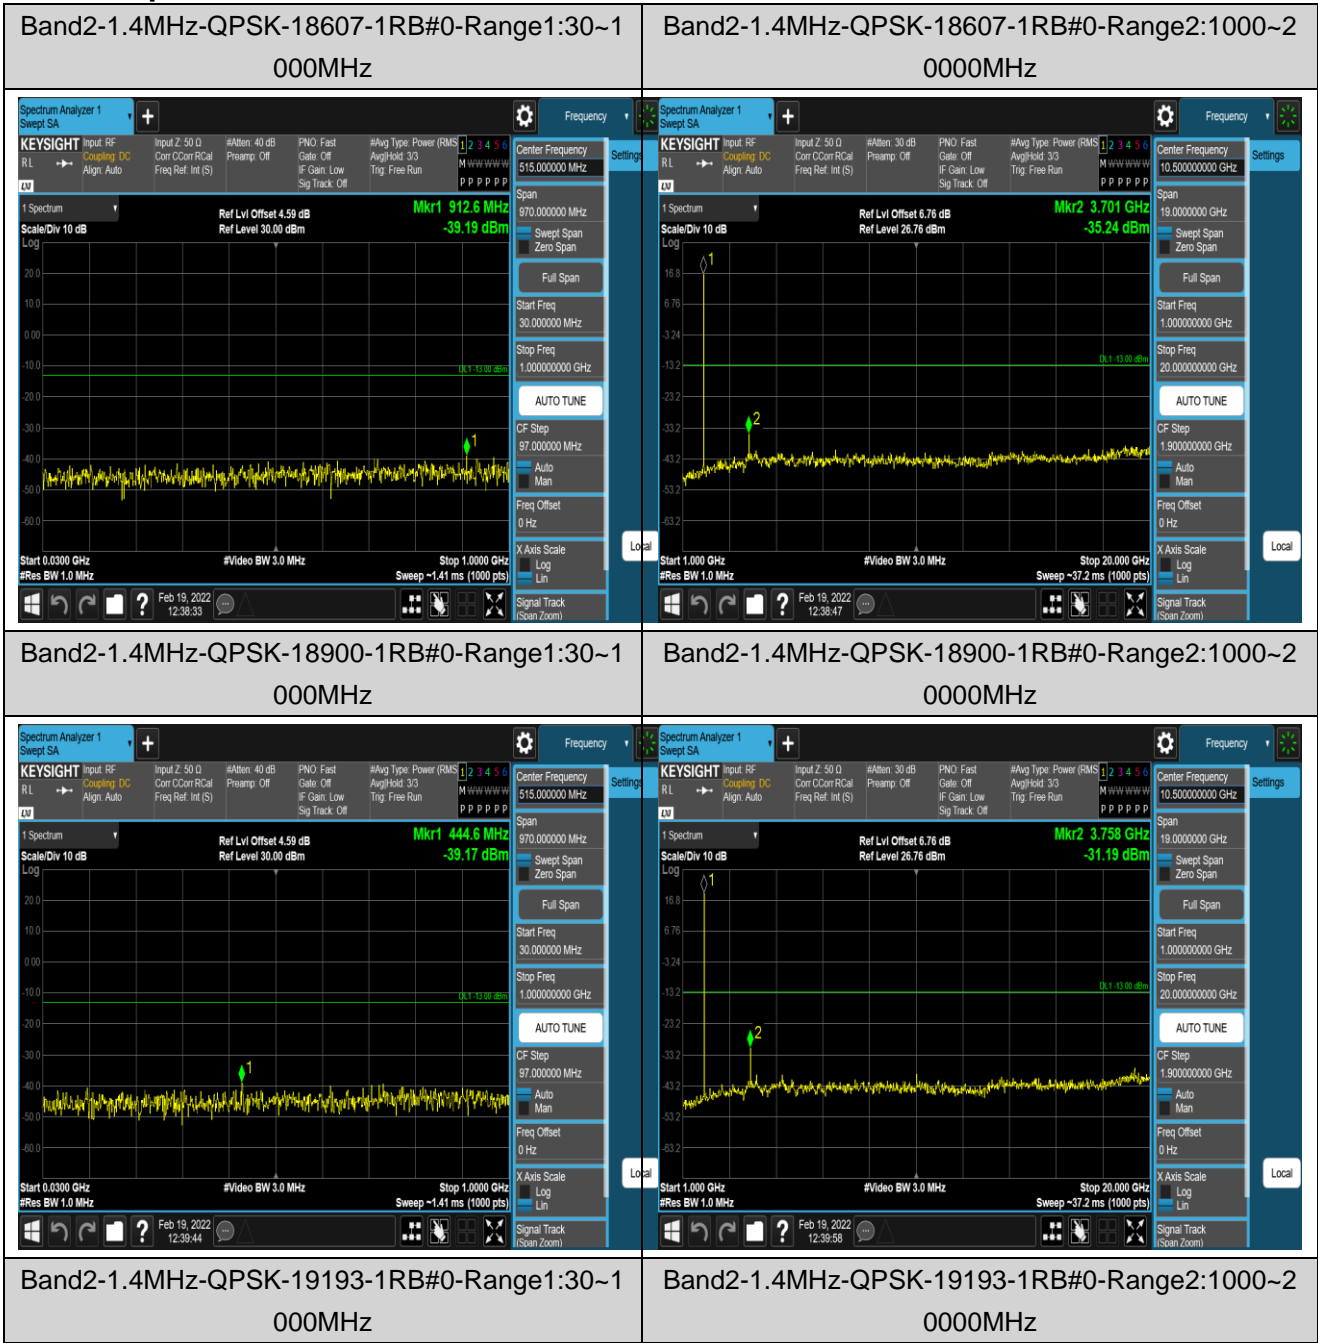

Remark: All bandwidth and all modulation had been tested, but only the worst case data displayed in this report.

Test Graphs

Band2-1.4MHz-16QAM-18607-1RB#0-Range1:30~1000MHz

Band2-1.4MHz-16QAM-18607-1RB#0-Range2:1000~20000MHz