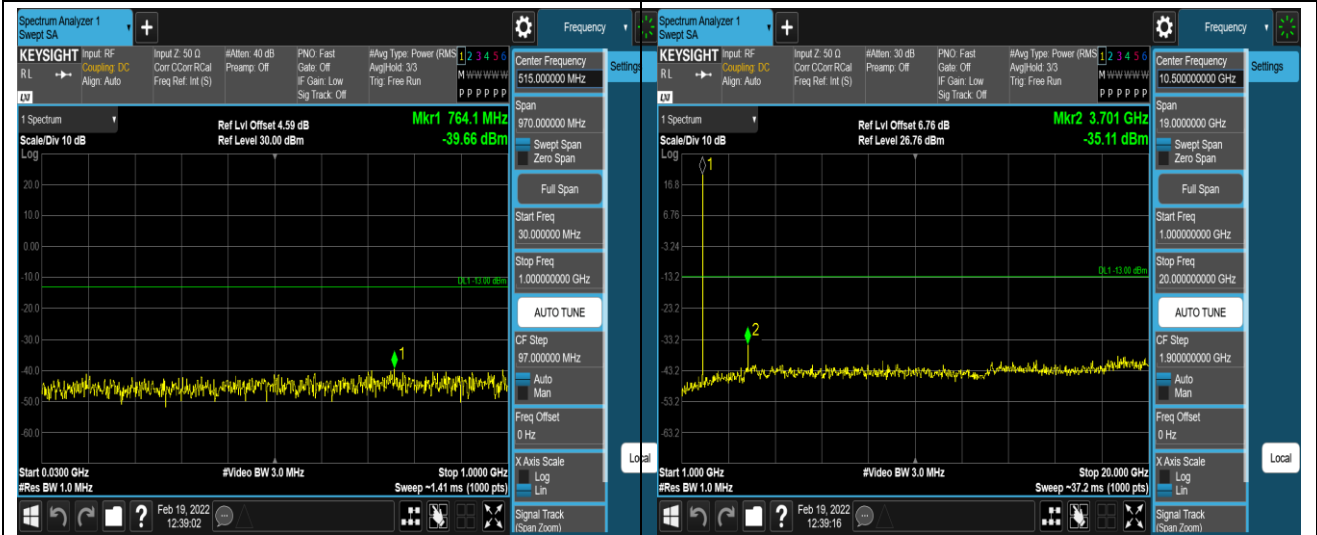

Remark: All bandwidth and all modulation had been tested, but only the worst case data displayed in this report.

Test Graphs

Band2-1.4MHz-16QAM-18607-1RB#0-Range1:30~1000MHz

Band2-1.4MHz-16QAM-18607-1RB#0-Range2:1000~20000MHz

Band2-1.4MHz-16QAM-18900-1RB#0-Range1:30~1000MHz

Band2-1.4MHz-16QAM-18900-1RB#0-Range2:1000~20000MHz

Band2-20MHz-QPSK-19100-1RB#0-Range1:30~1000MHz

Band2-20MHz-QPSK-19100-1RB#0-Range2:1000~20000MHz

Band2-20MHz-16QAM-18700-1RB#0-Range1:30~1000MHz