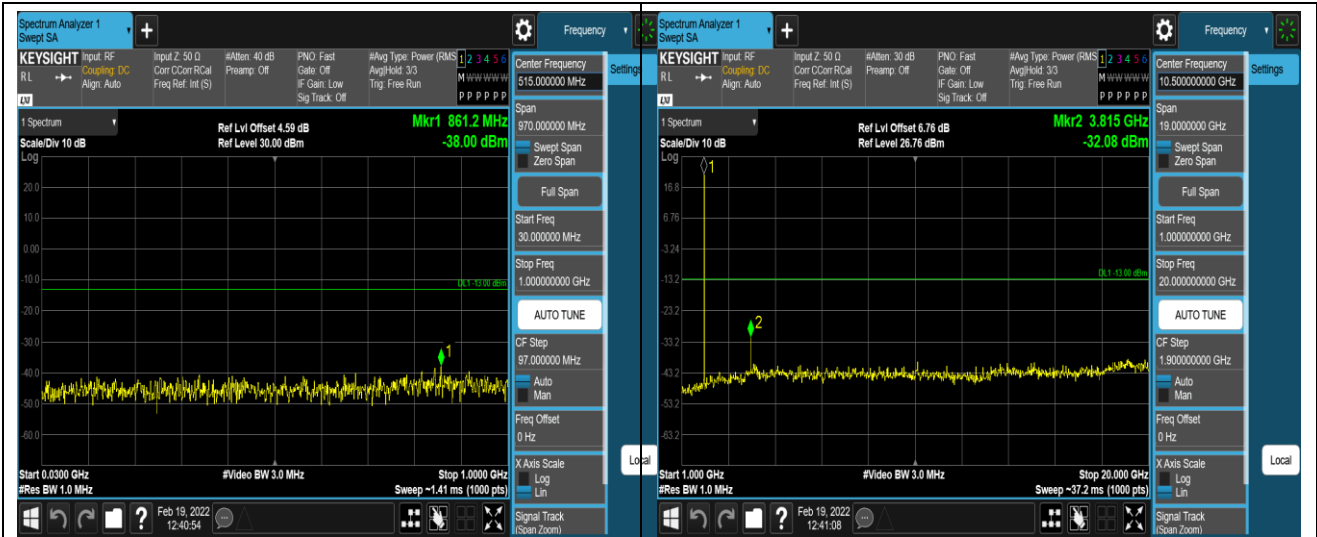

Remark: All bandwidth and all modulation had been tested, but only the worst case data displayed in this report.

Test Graphs

Band2-1.4MHz-16QAM-18607-1RB#0-Range1:30~1000MHz

Band2-1.4MHz-16QAM-18607-1RB#0-Range2:1000~20000MHz