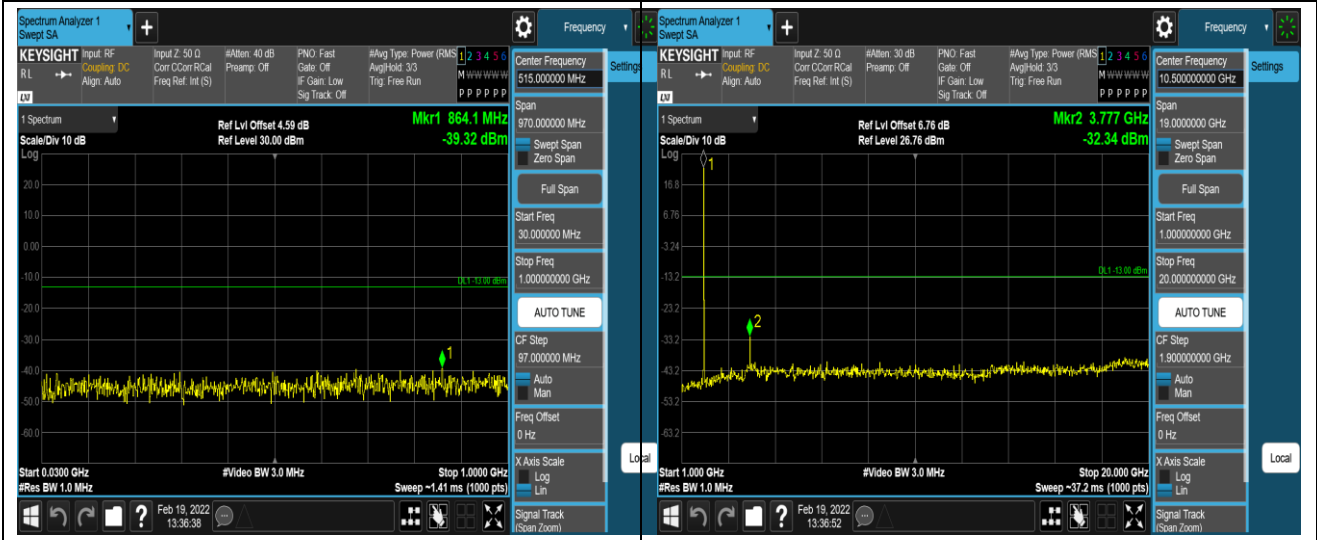

Remark: All bandwidth and all modulation had been tested, but only the worst case data displayed in this report.

Test Graphs

Band2-1.4MHz-16QAM-18607-1RB#0-Range1:30~1000MHz

Band2-1.4MHz-16QAM-18607-1RB#0-Range2:1000~20000MHz

Band2-1.4MHz-16QAM-18900-1RB#0-Range1:30~1000MHz

Band2-1.4MHz-16QAM-18900-1RB#0-Range2:1000~20000MHz

Band2-20MHz-QPSK-19100-1RB#0-Range1:30~1000MHz

Band2-20MHz-QPSK-19100-1RB#0-Range2:1000~20000MHz

Band2-20MHz-16QAM-18700-1RB#0-Range1:30~1000MHz