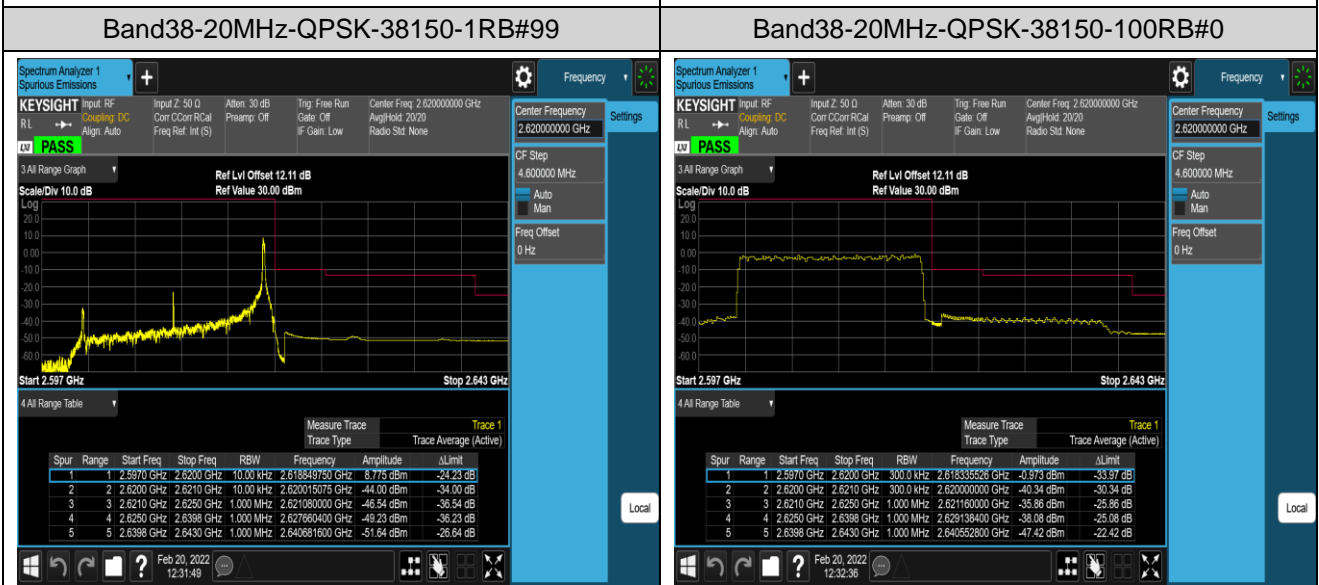

Band38-5MHz-16QAM-38225-1RB#24

Band38-5MHz-16QAM-38225-25RB#0

Band38-20MHz-QPSK-37850-1RB#0

Band38-20MHz-QPSK-37850-1RB#99

Band38-20MHz-16QAM-37850-100RB#0

Band38-20MHz-16QAM-38150-1RB#0

Band38-20MHz-16QAM-38150-1RB#99