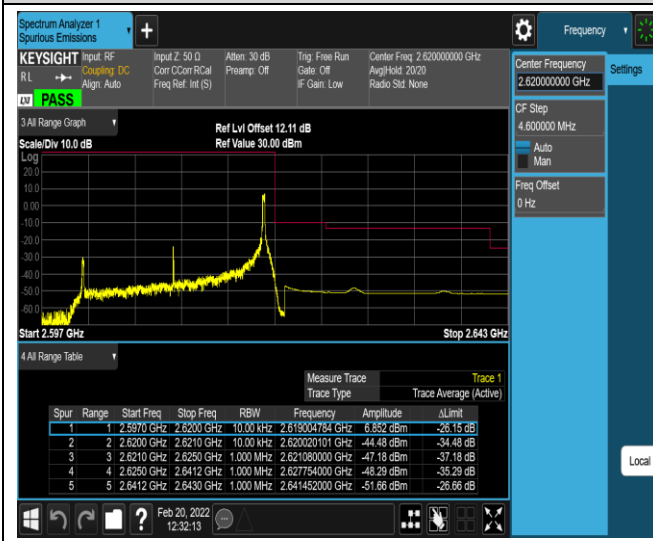

Band38-20MHz-16QAM-38150-1RB#99