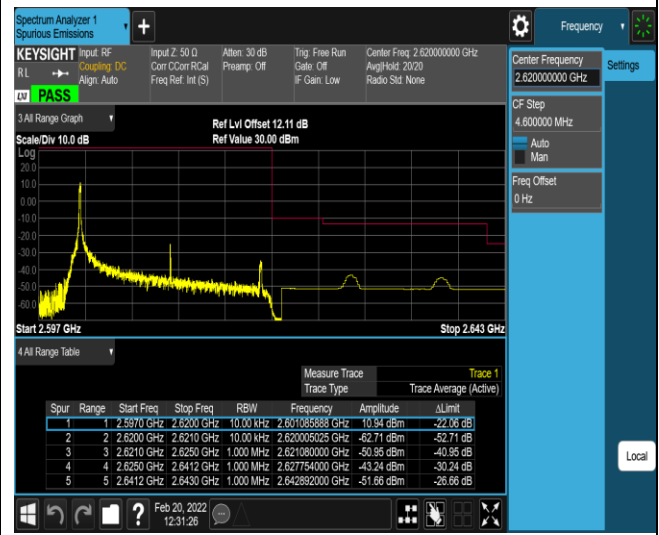

Band38-5MHz-16QAM-38225-1RB#24

Band38-5MHz-16QAM-38225-25RB#0

Band38-20MHz-QPSK-37850-1RB#0

Band38-20MHz-QPSK-37850-1RB#99

Band38-20MHz-16QAM-37850-100RB#0

Band38-20MHz-16QAM-38150-1RB#0

Band38-20MHz-16QAM-38150-1RB#99