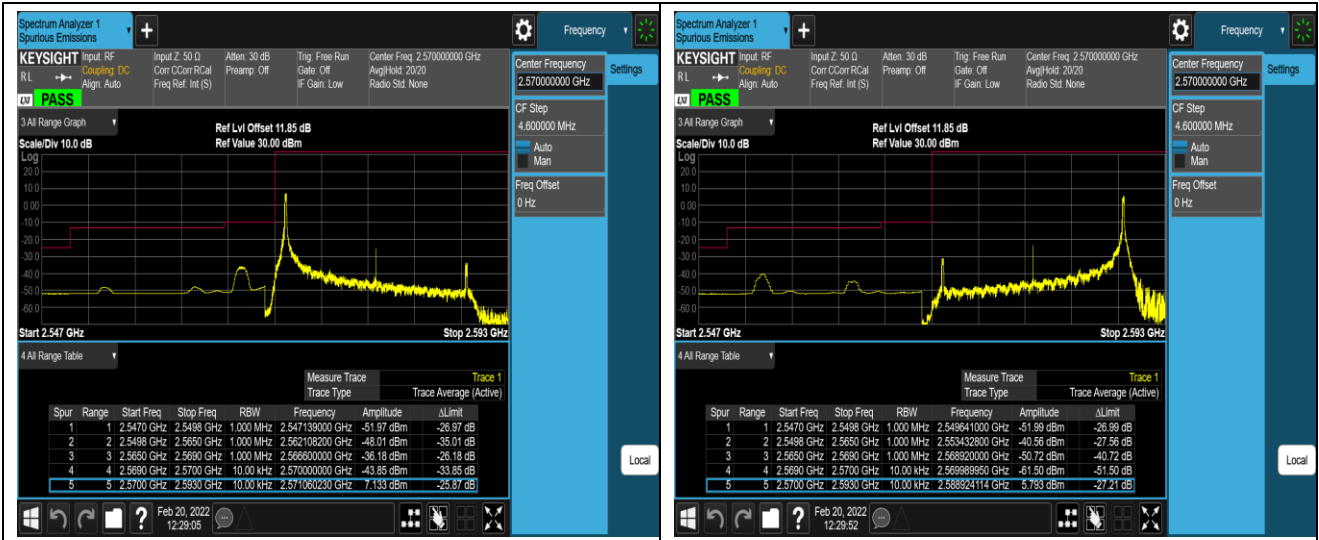

Band38-5MHz-16QAM-38225-1RB#24

Band38-5MHz-16QAM-38225-25RB#0

Band38-20MHz-QPSK-37850-1RB#0

Band38-20MHz-QPSK-37850-1RB#99

Band38-20MHz-16QAM-37850-100RB#0

Band38-20MHz-16QAM-38150-1RB#0

Band38-20MHz-16QAM-38150-1RB#99