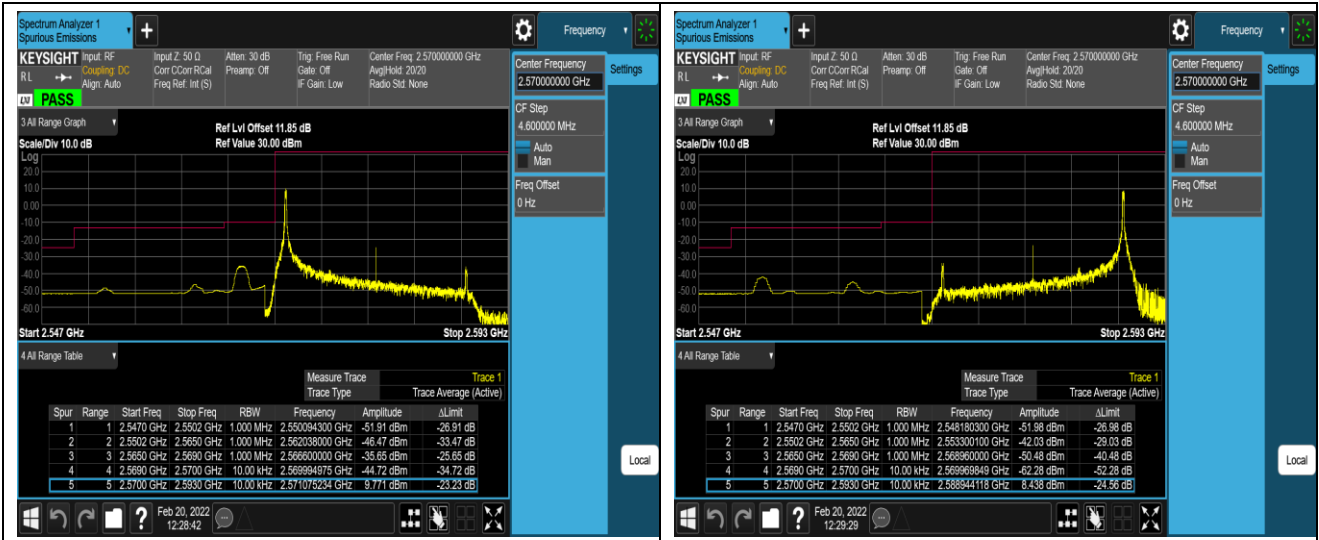

Band38-5MHz-16QAM-38225-1RB#24

Band38-5MHz-16QAM-38225-25RB#0

Band38-20MHz-QPSK-37850-1RB#0

Band38-20MHz-QPSK-37850-1RB#99

Band38-20MHz-16QAM-37850-100RB#0

Band38-20MHz-16QAM-38150-1RB#0

Band38-20MHz-16QAM-38150-1RB#99