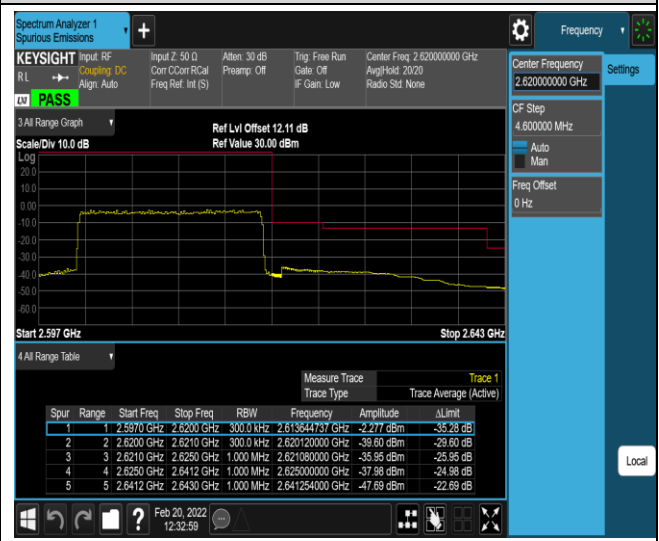

Band38-20MHz-16QAM-38150-100RB#0