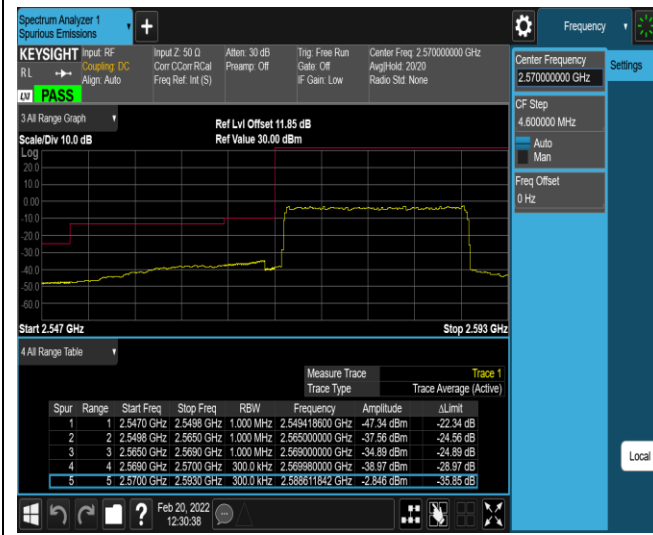

Band38-5MHz-16QAM-38225-1RB#24

Band38-5MHz-16QAM-38225-25RB#0

Band38-20MHz-QPSK-37850-1RB#0

Band38-20MHz-QPSK-37850-1RB#99

Band38-20MHz-16QAM-37850-100RB#0

Band38-20MHz-16QAM-38150-1RB#0

Band38-20MHz-16QAM-38150-1RB#99