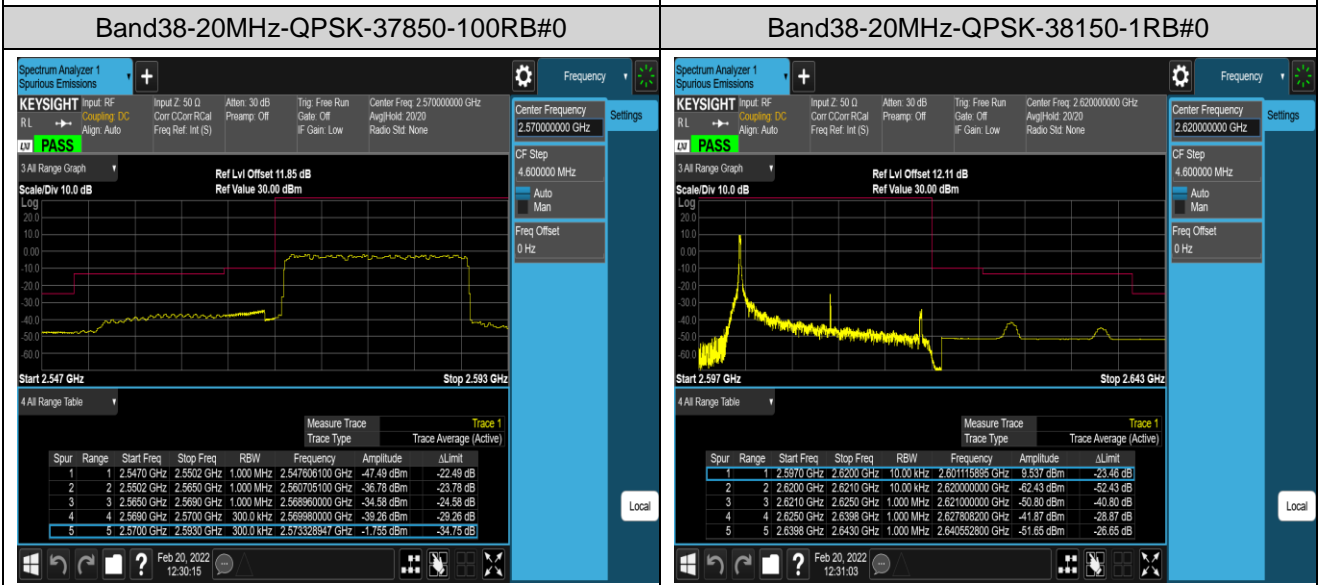

Band38-5MHz-16QAM-38225-1RB#24

Band38-5MHz-16QAM-38225-25RB#0

Band38-20MHz-QPSK-37850-1RB#0

Band38-20MHz-QPSK-37850-1RB#99

Band38-20MHz-16QAM-37850-100RB#0

Band38-20MHz-16QAM-38150-1RB#0

Band38-20MHz-16QAM-38150-1RB#99