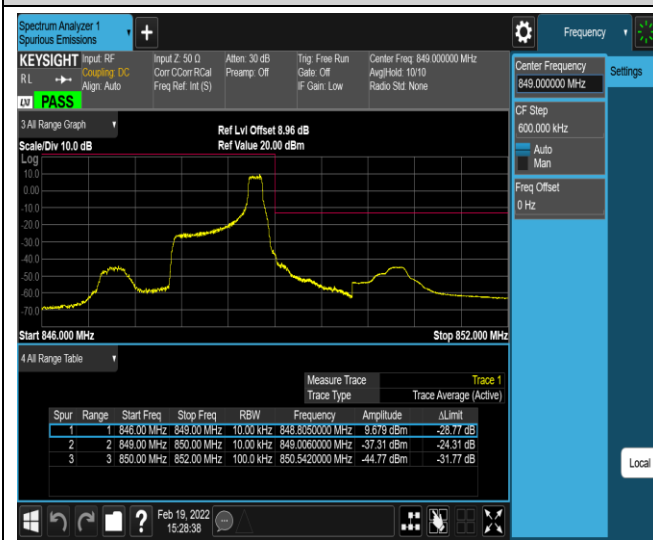

Band4-20MHz-16QAM-20050-100RB#0

Band4-20MHz-16QAM-20300-1RB#0

Band4-20MHz-16QAM-20300-1RB#99

Band4-20MHz-16QAM-20300-100RB#0

Band5-1.4MHz-QPSK-20407-1RB#0

Band5-1.4MHz-QPSK-20407-1RB#5

Band5-1.4MHz-QPSK-20407-6RB#0

Band5-1.4MHz-QPSK-20643-1RB#0

Band5-1.4MHz-QPSK-20643-1RB#5

Band5-1.4MHz-QPSK-20643-6RB#0

Band5-1.4MHz-16QAM-20407-1RB#0

Band5-1.4MHz-16QAM-20407-1RB#5