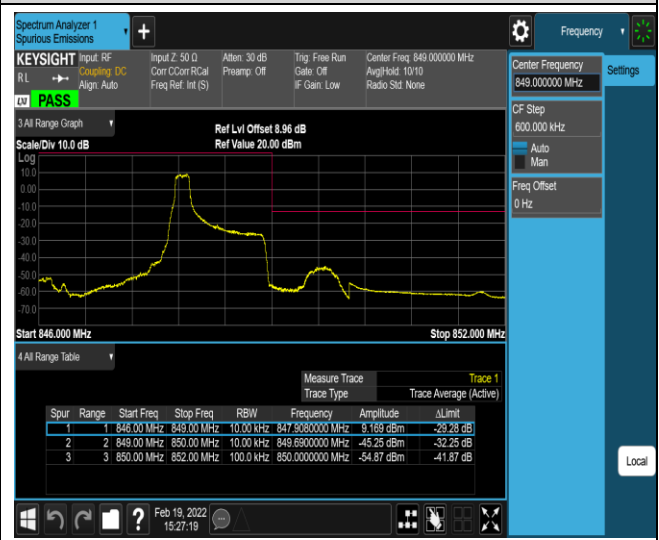

Band5-1.4MHz-QPSK-20643-1RB#0

Band5-1.4MHz-QPSK-20643-6RB#0