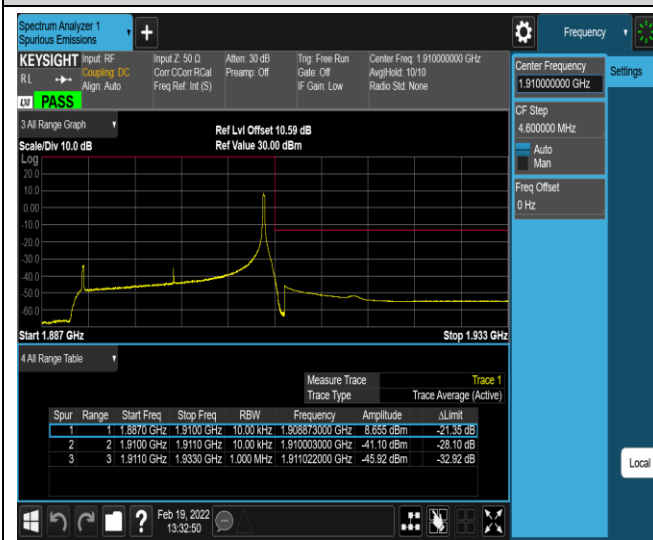

*Remark: All bandwidth and all modulation had been tested, but only the worst case data displayed in this report.*

Test Graphs

Band2-20MHz-16QAM-18700-100RB#0

Band2-20MHz-16QAM-19100-1RB#0

Band2-20MHz-16QAM-19100-1RB#99

Band2-20MHz-16QAM-19100-100RB#0

Band4-1.4MHz-QPSK-19957-1RB#0

Band4-1.4MHz-QPSK-19957-1RB#5

Band4-1.4MHz-QPSK-19957-6RB#0

Band4-1.4MHz-QPSK-20393-1RB#0

Band4-1.4MHz-QPSK-20393-1RB#5

Band4-1.4MHz-QPSK-20393-6RB#0