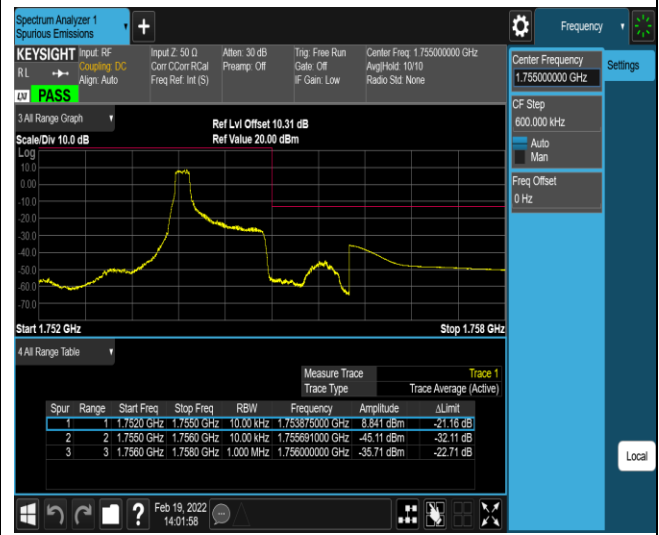

Band4-1.4MHz-16QAM-20393-1RB#0

Band4-1.4MHz-16QAM-20393-6RB#0