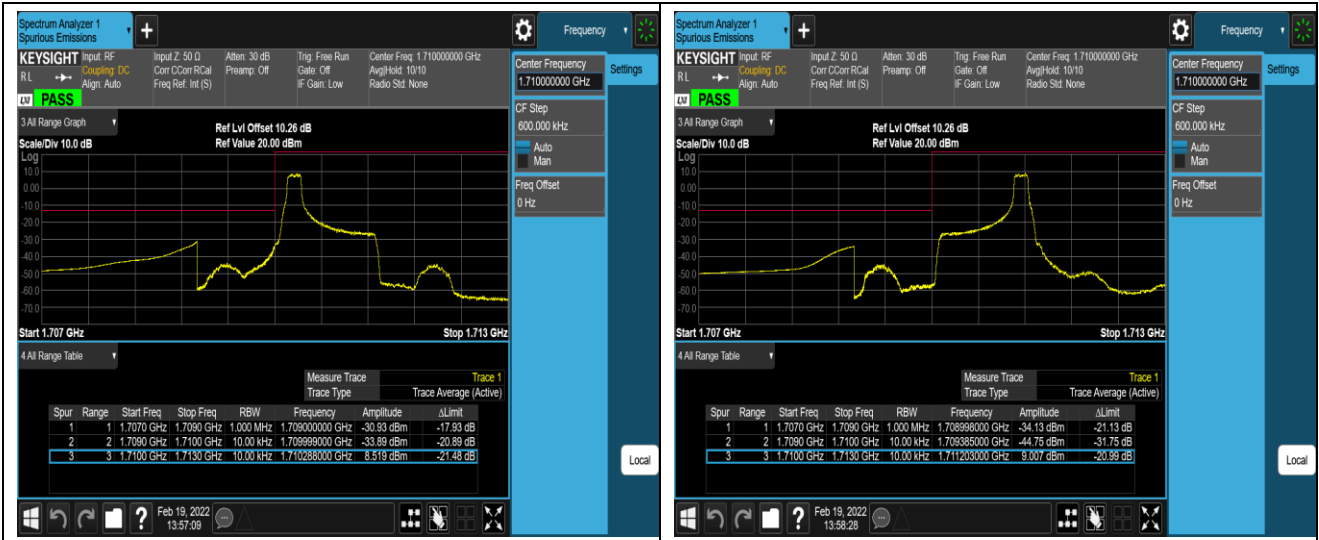

Band4-1.4MHz-QPSK-19957-1RB#0

Band4-1.4MHz-QPSK-19957-1RB#5

Band4-1.4MHz-QPSK-19957-6RB#0

Band4-1.4MHz-QPSK-20393-1RB#0