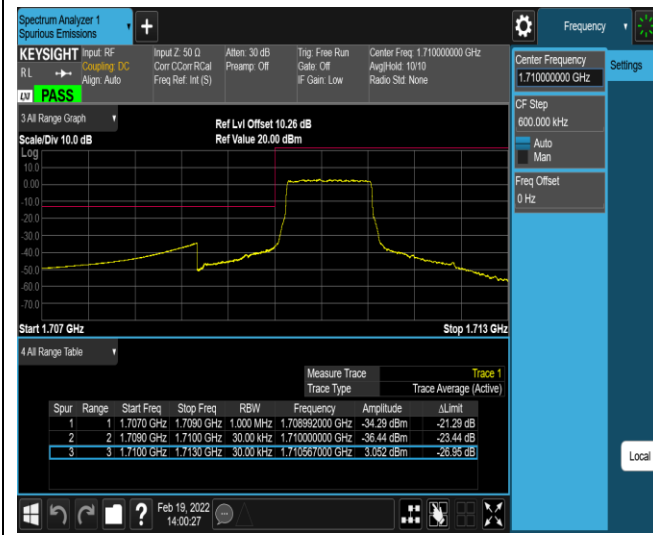

Band4-1.4MHz-16QAM-19957-6RB#0

Band4-1.4MHz-16QAM-20393-1RB#5