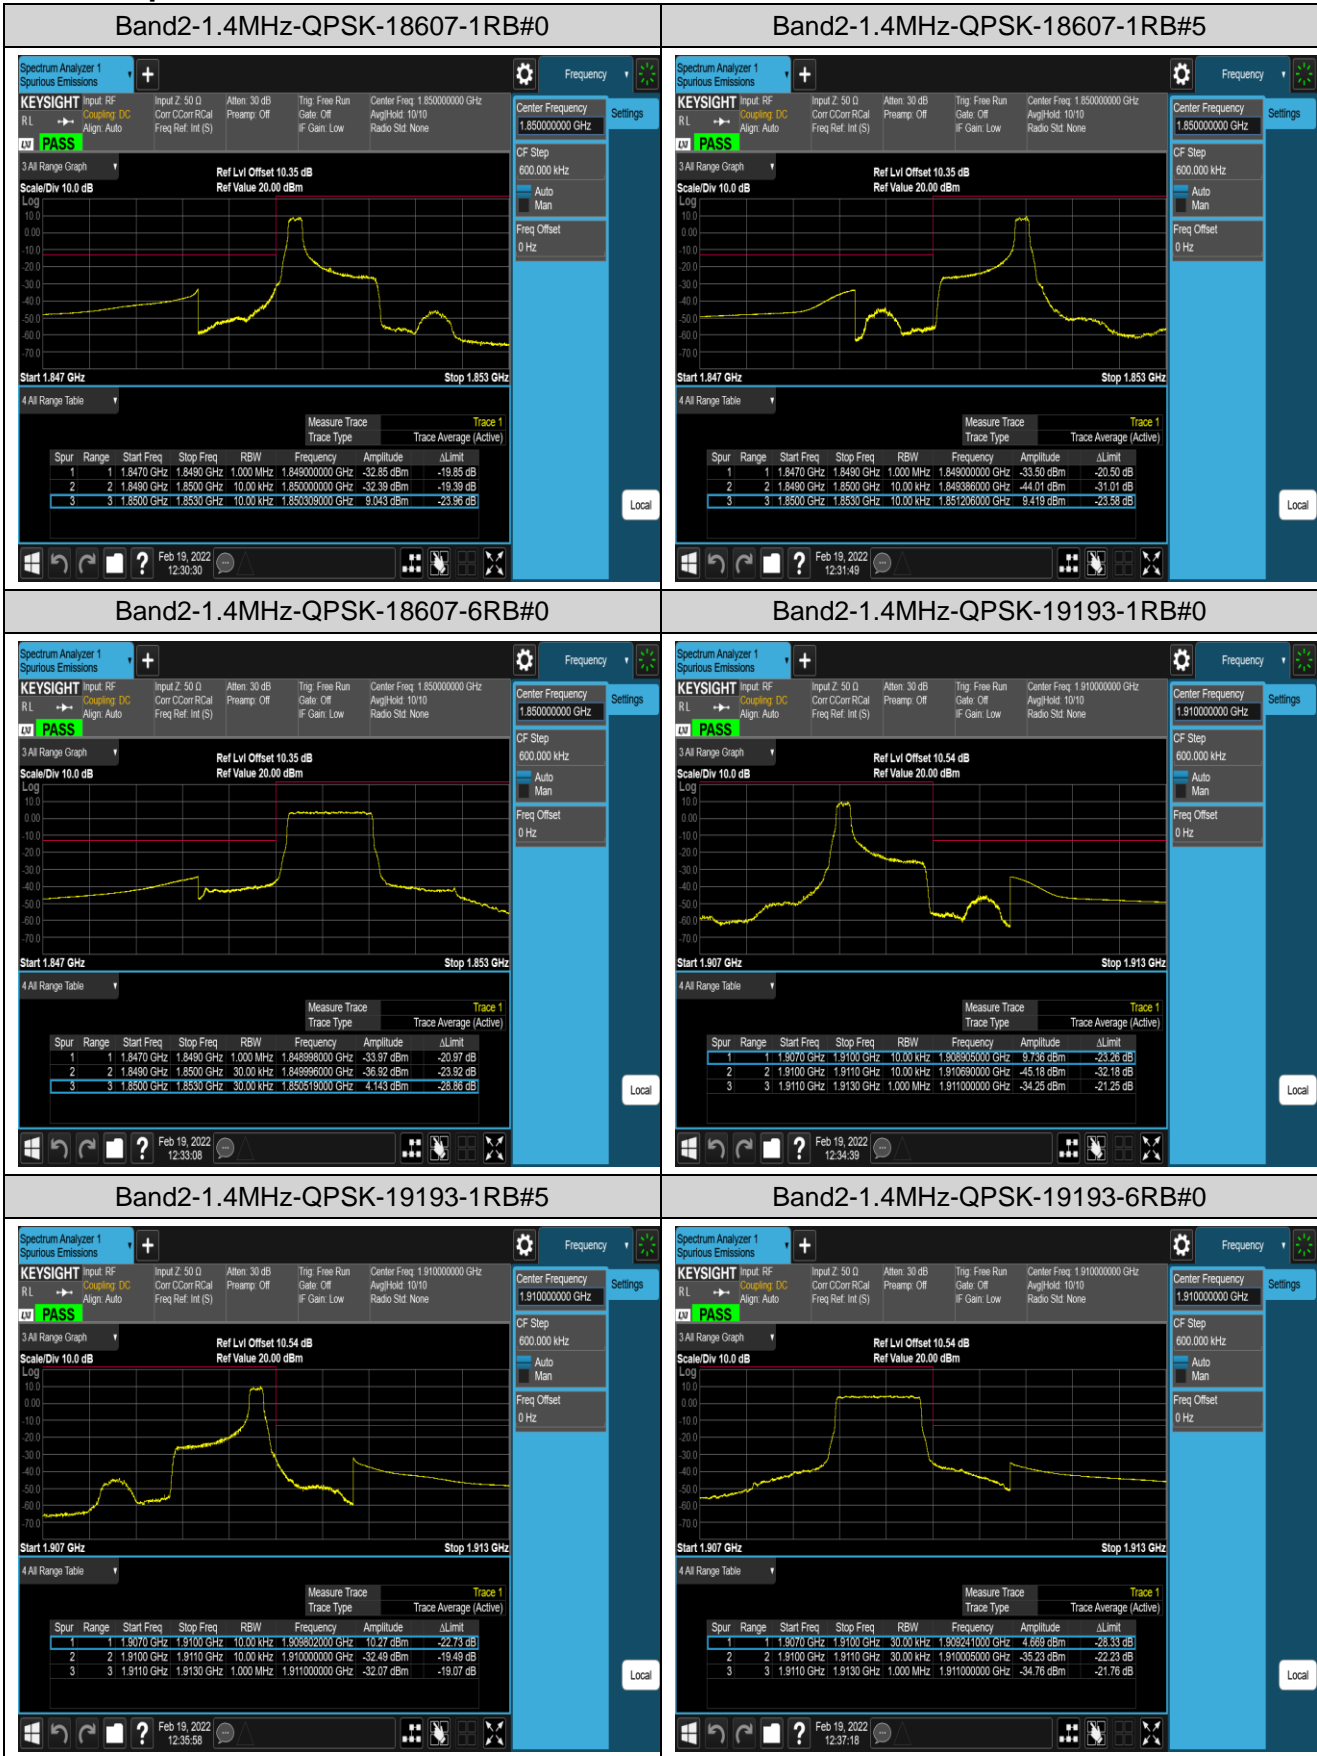

Test Graphs