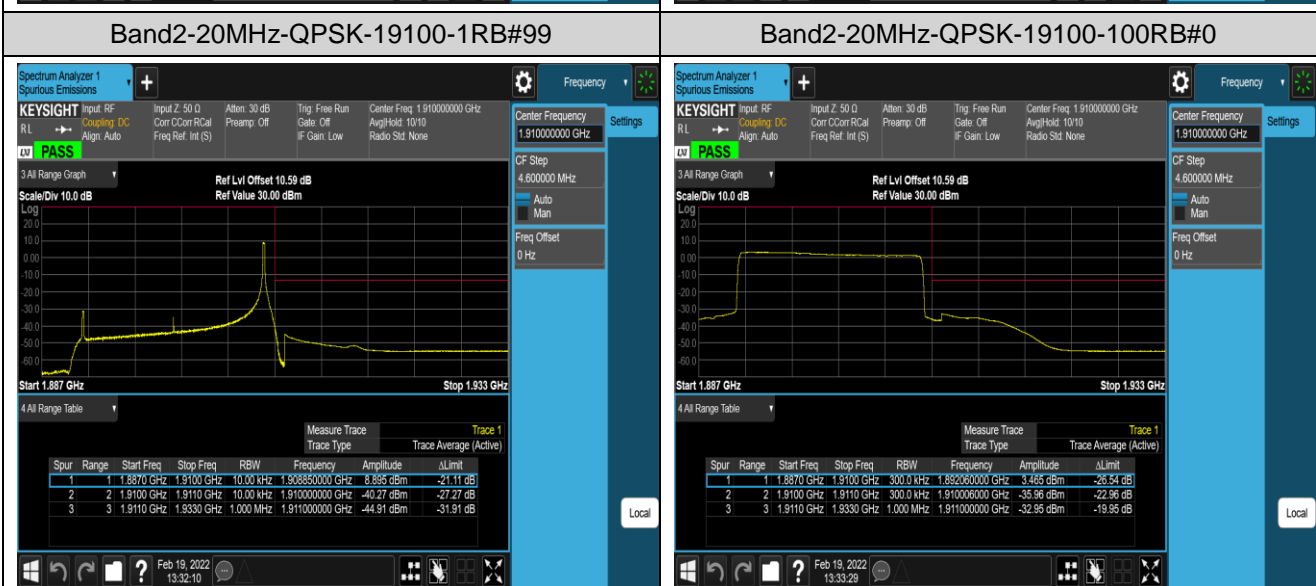

*Remark: All bandwidth and all modulation had been tested, but only the worst case data displayed in this report.*

Test Graphs

Band2-20MHz-16QAM-18700-100RB#0

Band2-20MHz-16QAM-19100-1RB#0

Band2-20MHz-16QAM-19100-1RB#99