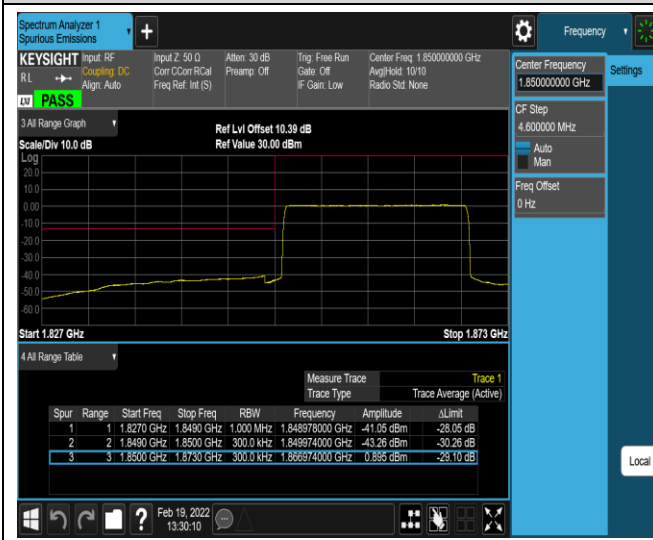

*Remark: All bandwidth and all modulation had been tested, but only the worst case data displayed in this report.*

Test Graphs

Band2-20MHz-16QAM-18700-100RB#0

Band2-20MHz-16QAM-19100-1RB#0

Band2-20MHz-16QAM-19100-1RB#99

Band2-20MHz-16QAM-19100-100RB#0

Band4-1.4MHz-QPSK-19957-1RB#0

Band4-1.4MHz-QPSK-19957-1RB#5

Band4-1.4MHz-QPSK-19957-6RB#0

Band4-1.4MHz-QPSK-20393-1RB#0

Band4-1.4MHz-QPSK-20393-1RB#5

Band4-1.4MHz-QPSK-20393-6RB#0