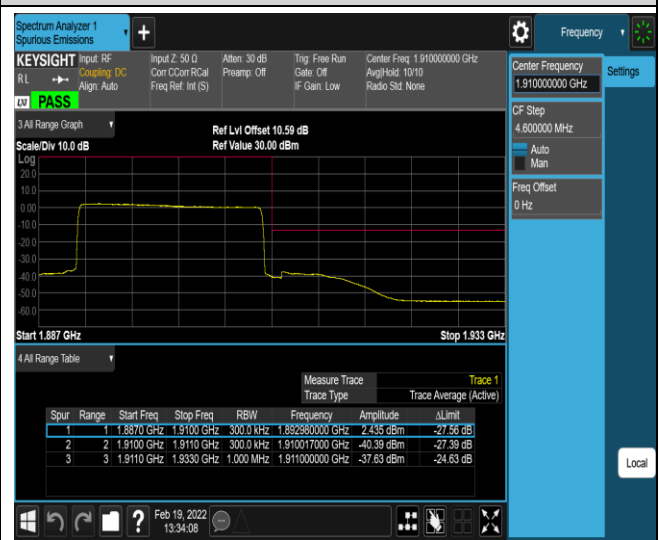

Band2-20MHz-16QAM-19100-100RB#0

Band4-1.4MHz-QPSK-19957-1RB#5