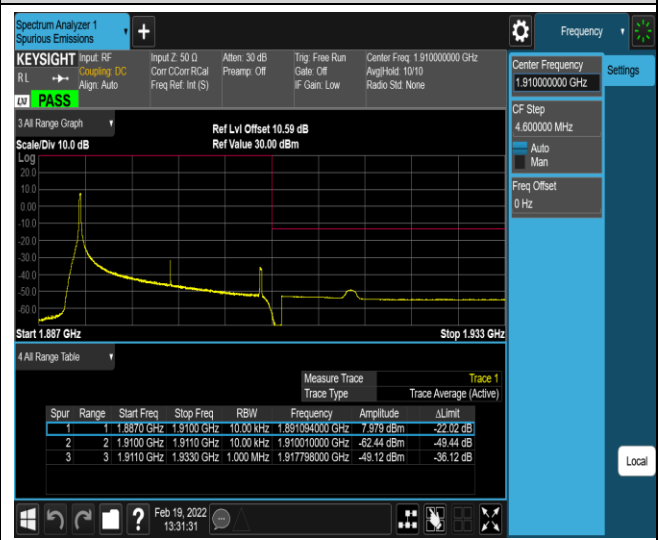

*Remark: All bandwidth and all modulation had been tested, but only the worst case data displayed in this report.*

Test Graphs

Band2-20MHz-16QAM-18700-100RB#0

Band2-20MHz-16QAM-19100-1RB#0

Band2-20MHz-16QAM-19100-1RB#99