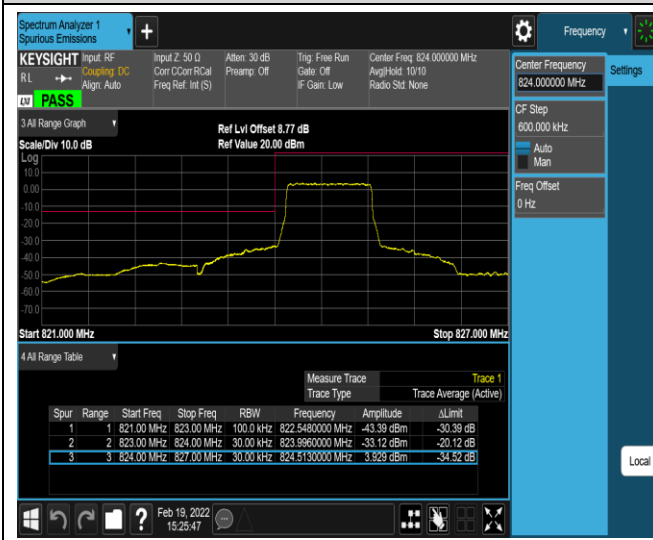

Band5-1.4MHz-QPSK-20407-6RB#0

Band5-1.4MHz-QPSK-20643-1RB#5