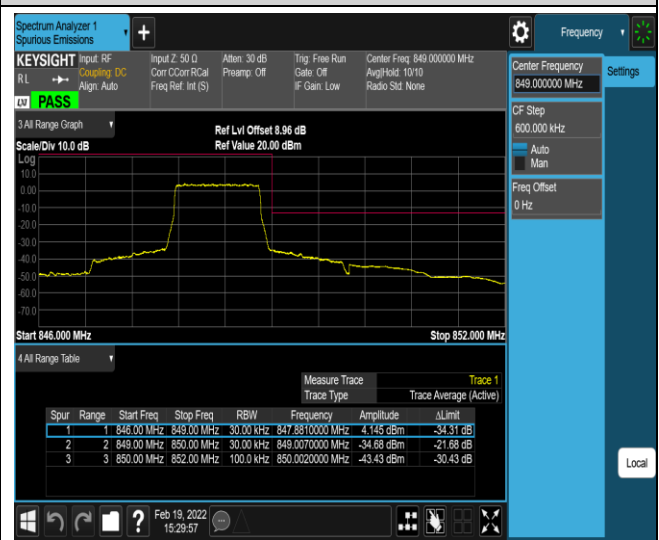

Band5-1.4MHz-QPSK-20643-1RB#0

Band5-1.4MHz-QPSK-20643-1RB#5

Band5-1.4MHz-QPSK-20643-6RB#0

Band5-1.4MHz-16QAM-20407-1RB#0

Band5-1.4MHz-16QAM-20407-1RB#5