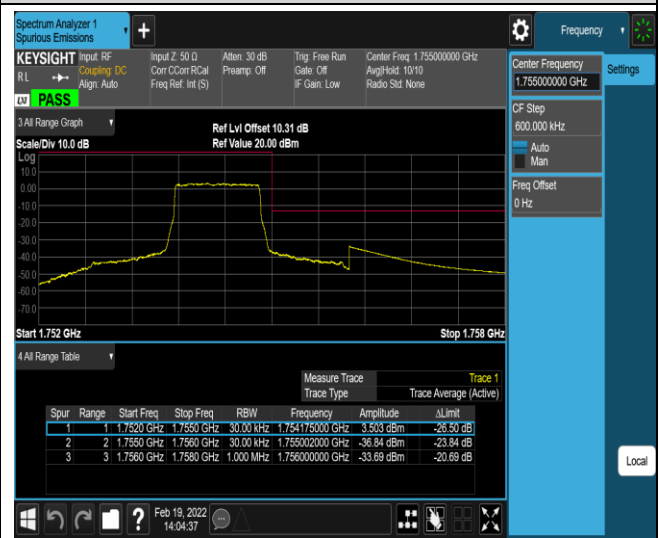

Band4-1.4MHz-16QAM-19957-1RB#0

Band4-1.4MHz-16QAM-19957-1RB#5

Band4-1.4MHz-16QAM-19957-6RB#0

Band4-1.4MHz-16QAM-20393-1RB#0

Band4-1.4MHz-16QAM-20393-1RB#5

Band4-1.4MHz-16QAM-20393-6RB#0

Band4-20MHz-QPSK-20050-1RB#0