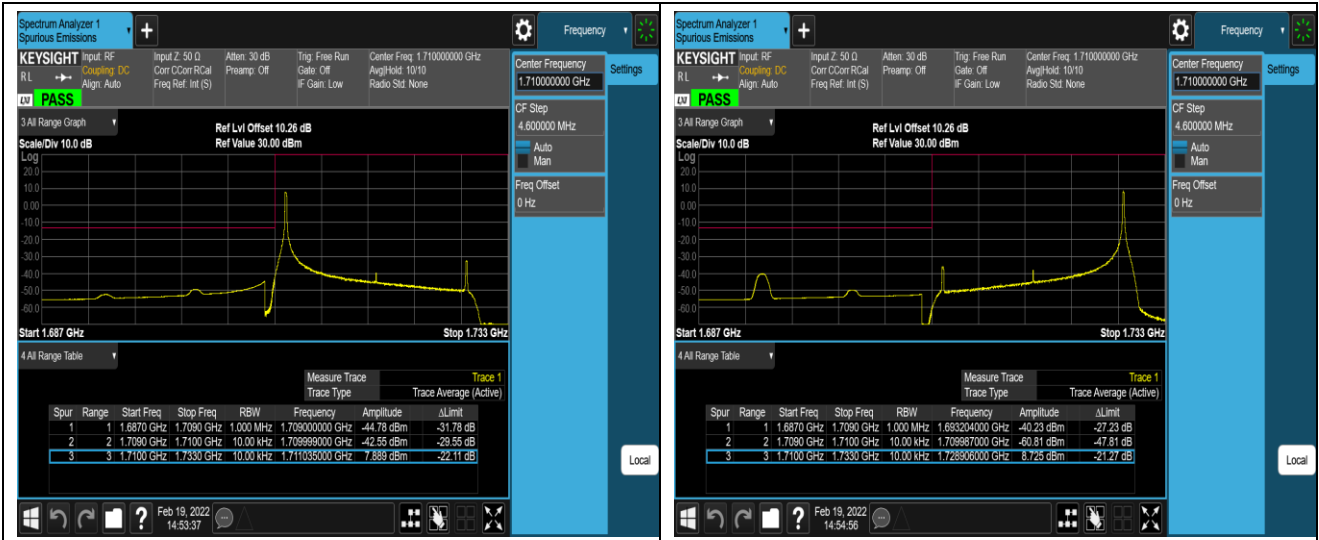

Band4-20MHz-QPSK-20050-1RB#0

Band4-20MHz-QPSK-20050-1RB#99

Band4-20MHz-QPSK-20050-100RB#0

Band4-20MHz-QPSK-20300-1RB#0