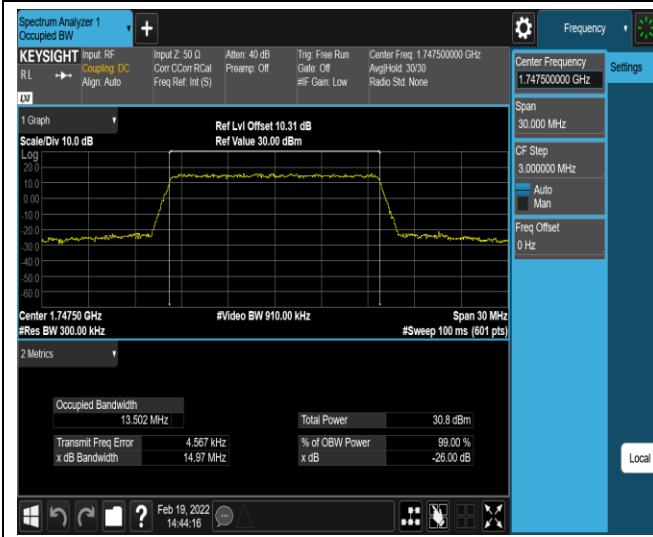

Band4-15MHz-QPSK-20325-75RB#0

Band4-15MHz-16QAM-20175-75RB#0