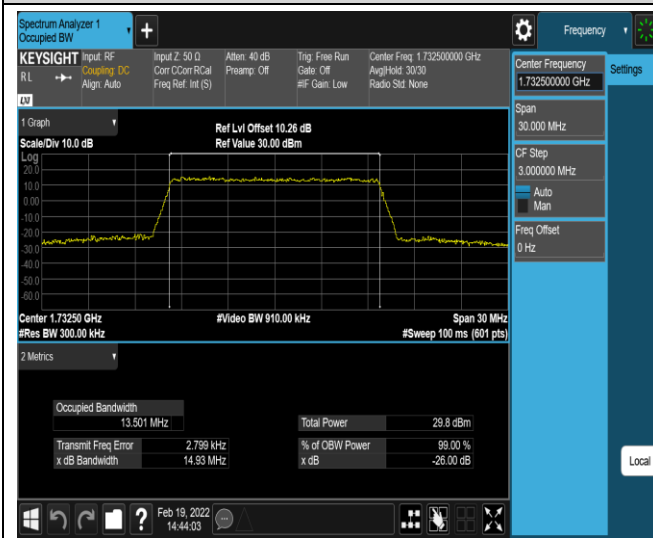

Band4-15MHz-QPSK-20025-75RB#0

Band4-15MHz-QPSK-20175-75RB#0

Band4-15MHz-QPSK-20325-75RB#0

Band4-15MHz-16QAM-20025-75RB#0

Band4-15MHz-16QAM-20175-75RB#0

Band4-15MHz-16QAM-20325-75RB#0

Band4-20MHz-QPSK-20050-100RB#0