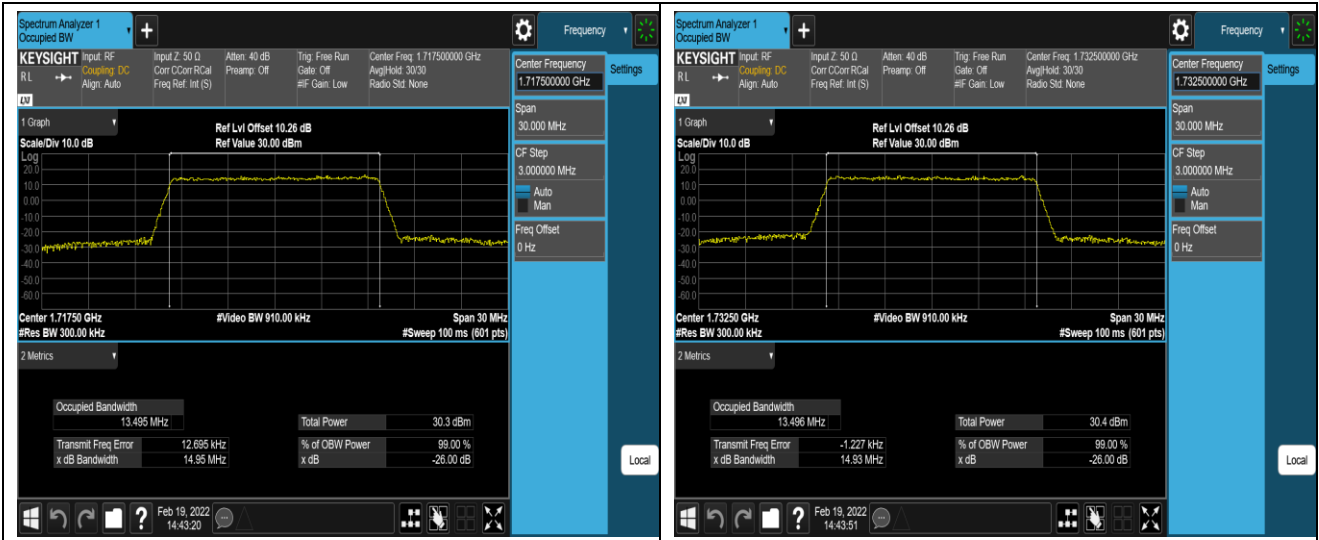

Band4-15MHz-QPSK-20025-75RB#0

Band4-15MHz-QPSK-20175-75RB#0

Band4-15MHz-QPSK-20325-75RB#0

Band4-15MHz-16QAM-20025-75RB#0