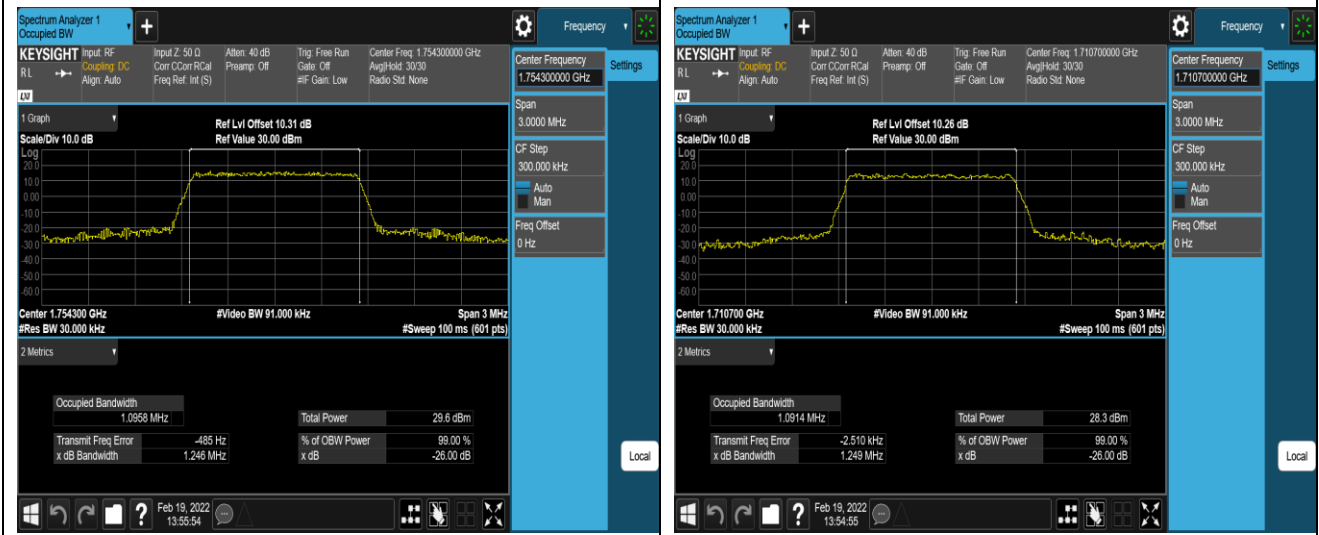

Band4-1.4MHz-QPSK-20393-6RB#0

Band4-1.4MHz-16QAM-19957-6RB#0

Band4-1.4MHz-16QAM-20175-6RB#0

Band4-1.4MHz-16QAM-20393-6RB#0