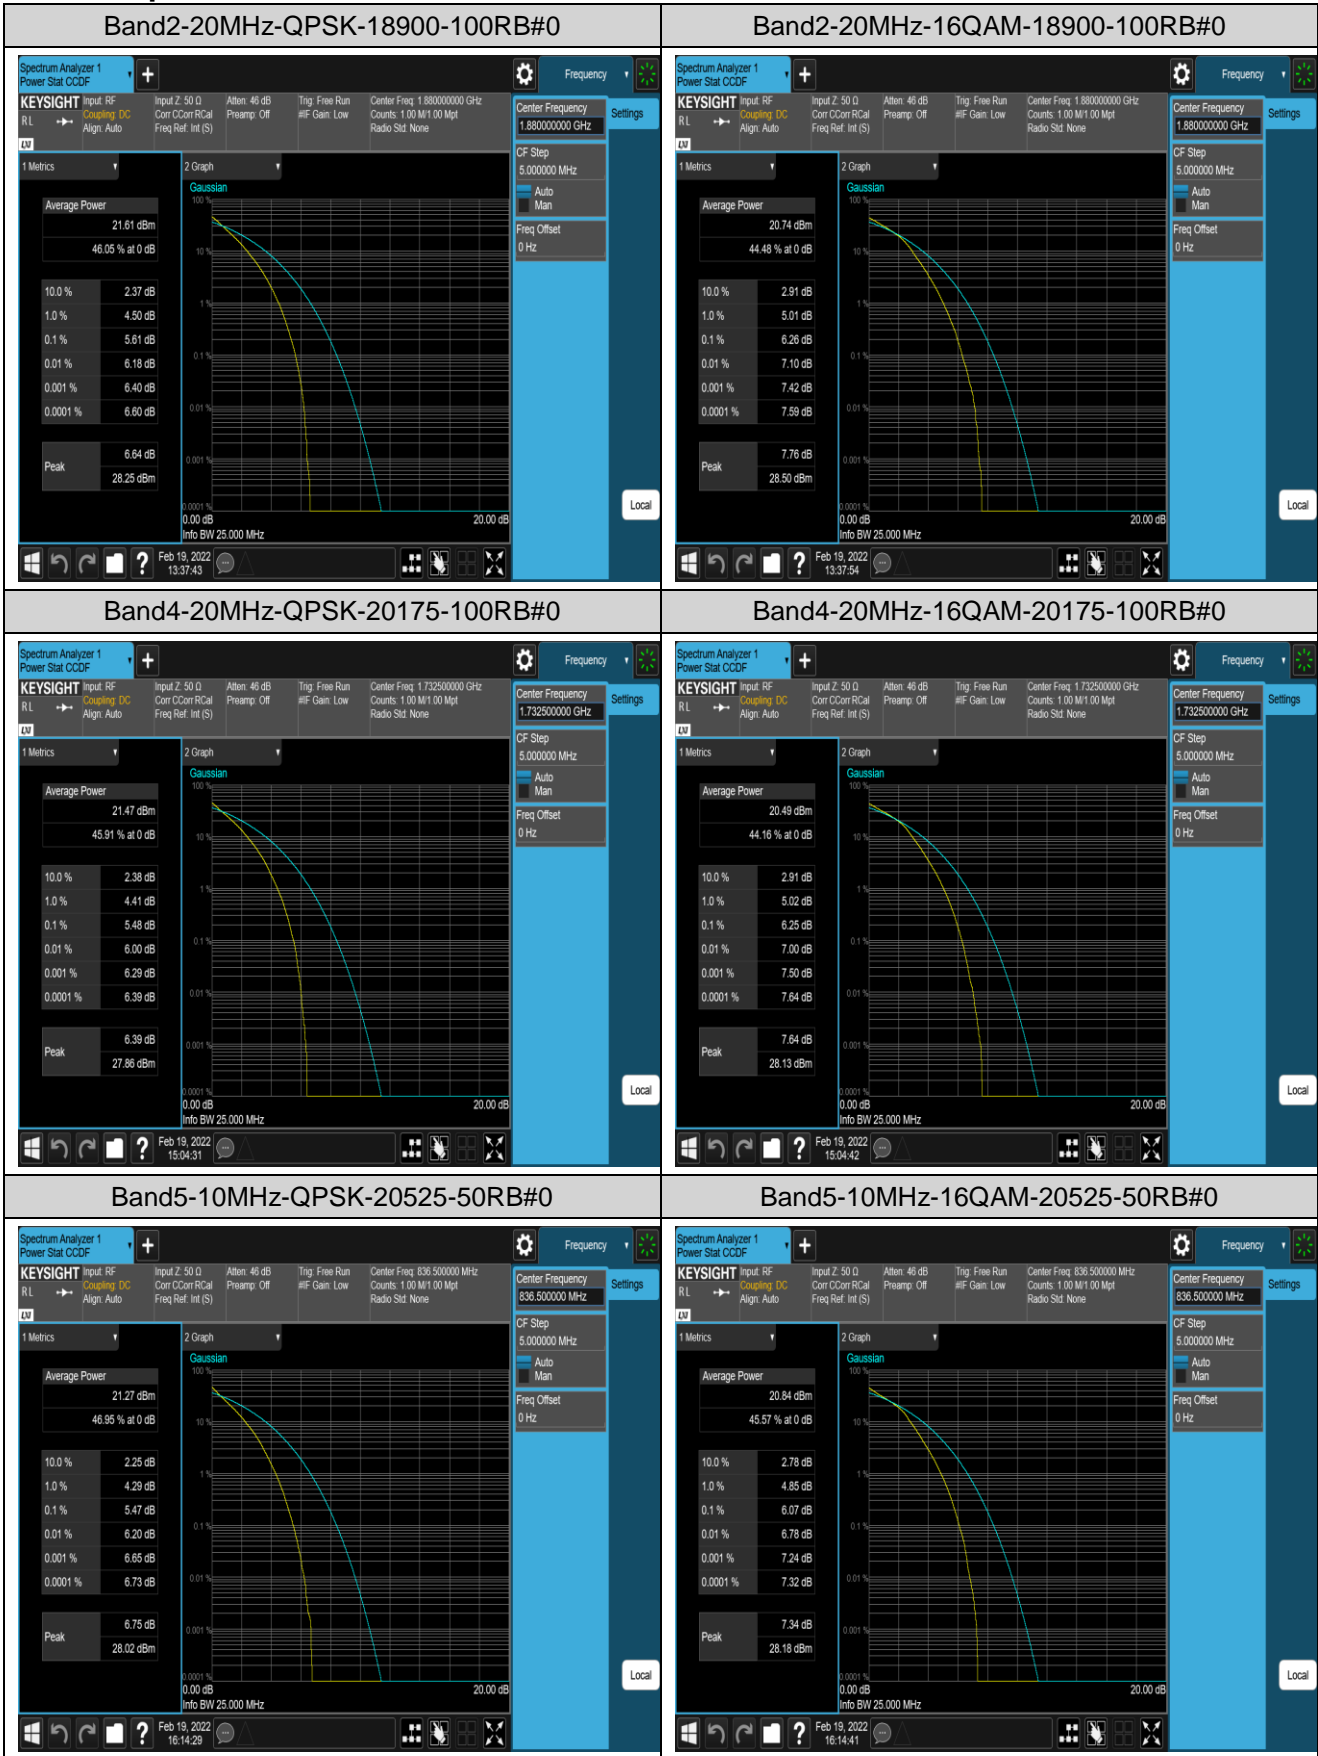

Test Graphs