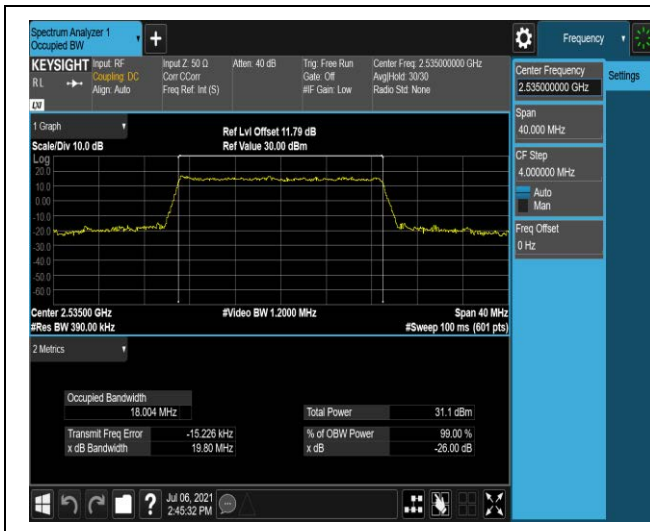

Band7-20MHz-16QAM-21100-100RB#0