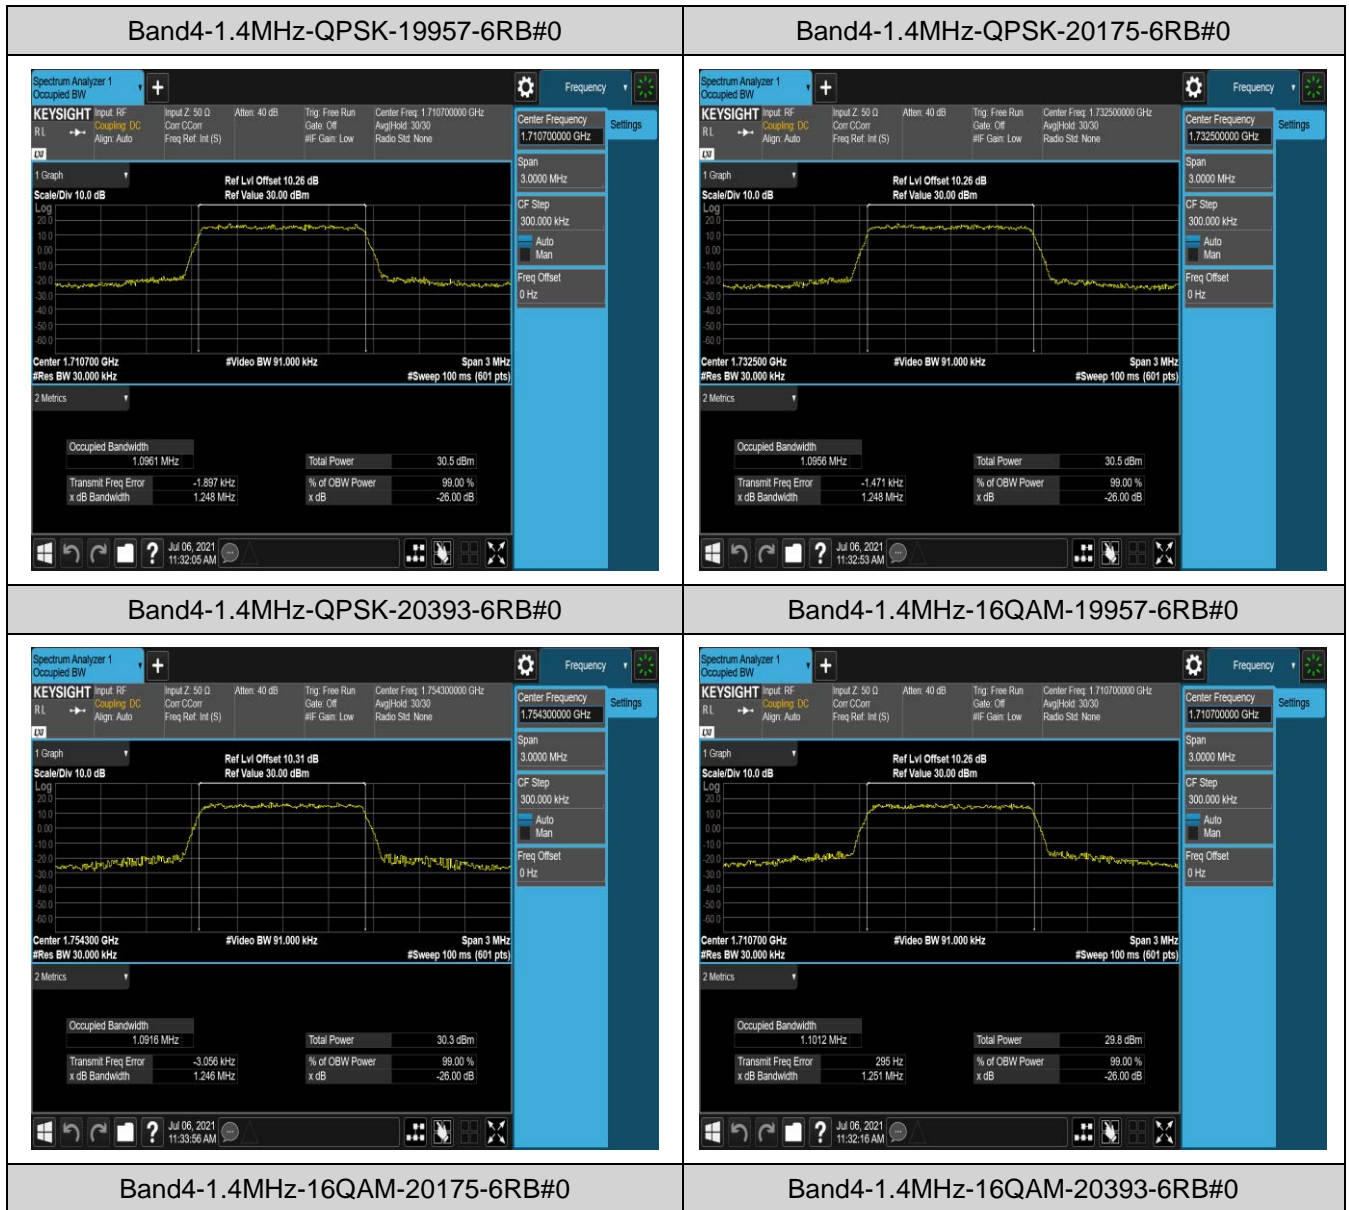

Test Graphs