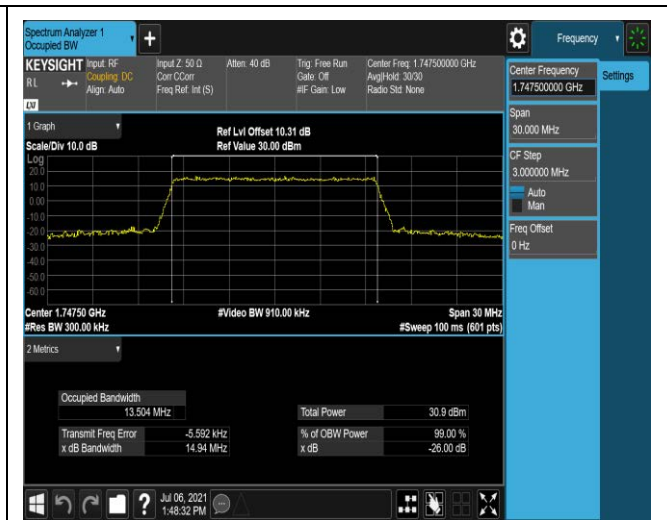

Band4-15MHz-16QAM-20025-75RB#0

Band4-15MHz-16QAM-20175-75RB#0

Band4-15MHz-16QAM-20325-75RB#0

Band4-20MHz-QPSK-20050-100RB#0

Band4-20MHz-QPSK-20175-100RB#0

Band4-20MHz-QPSK-20300-100RB#0

Band4-20MHz-16QAM-20050-100RB#0