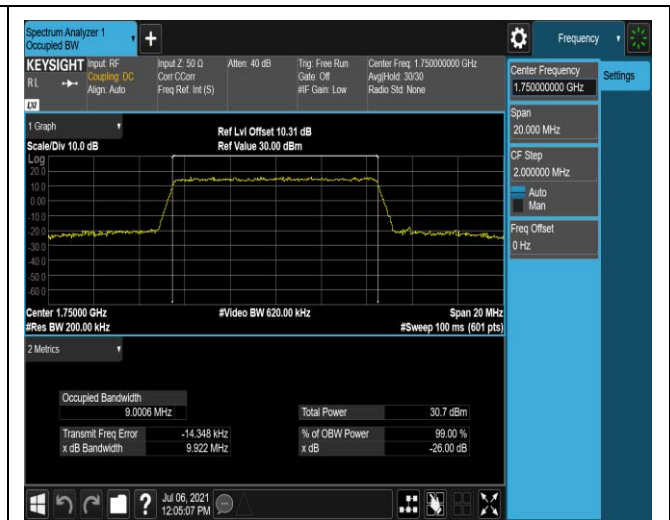

Band4-10MHz-QPSK-20350-50RB#0

Band4-10MHz-16QAM-20000-50RB#0

Band4-10MHz-16QAM-20175-50RB#0

Band4-10MHz-16QAM-20350-50RB#0

Band4-15MHz-QPSK-2025-75RB#0

Band4-15MHz-QPSK-20175-75RB#0

Band4-15MHz-QPSK-20325-75RB#0