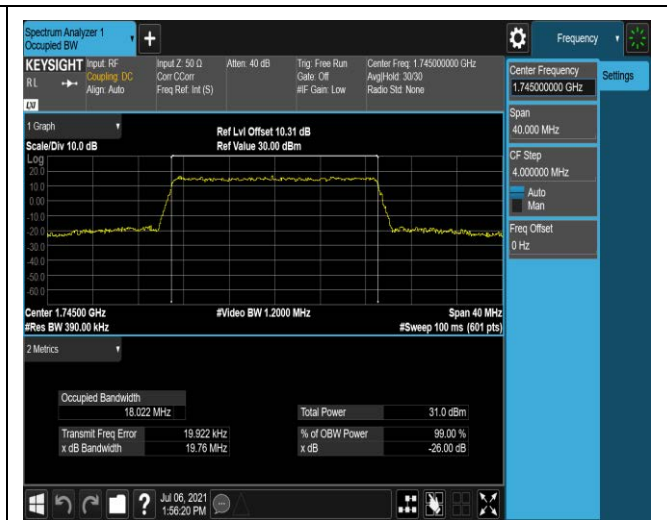

Band4-20MHz-16QAM-20300-100RB#0

Band7-5MHz-QPSK-21100-25RB#0