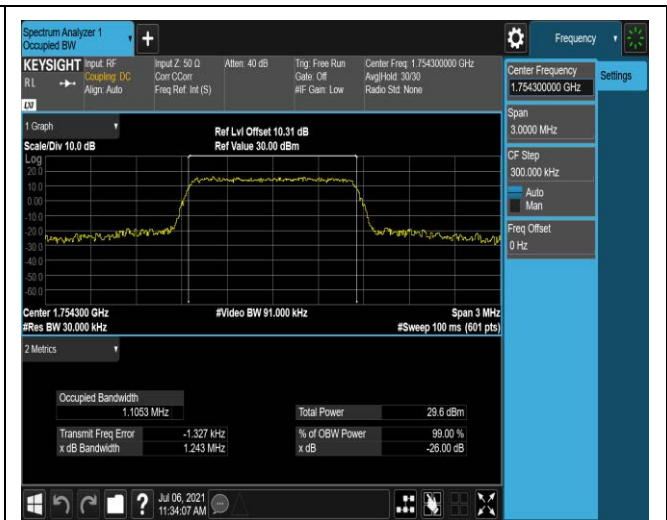

Band4-3MHz-QPSK-20175-15RB#0